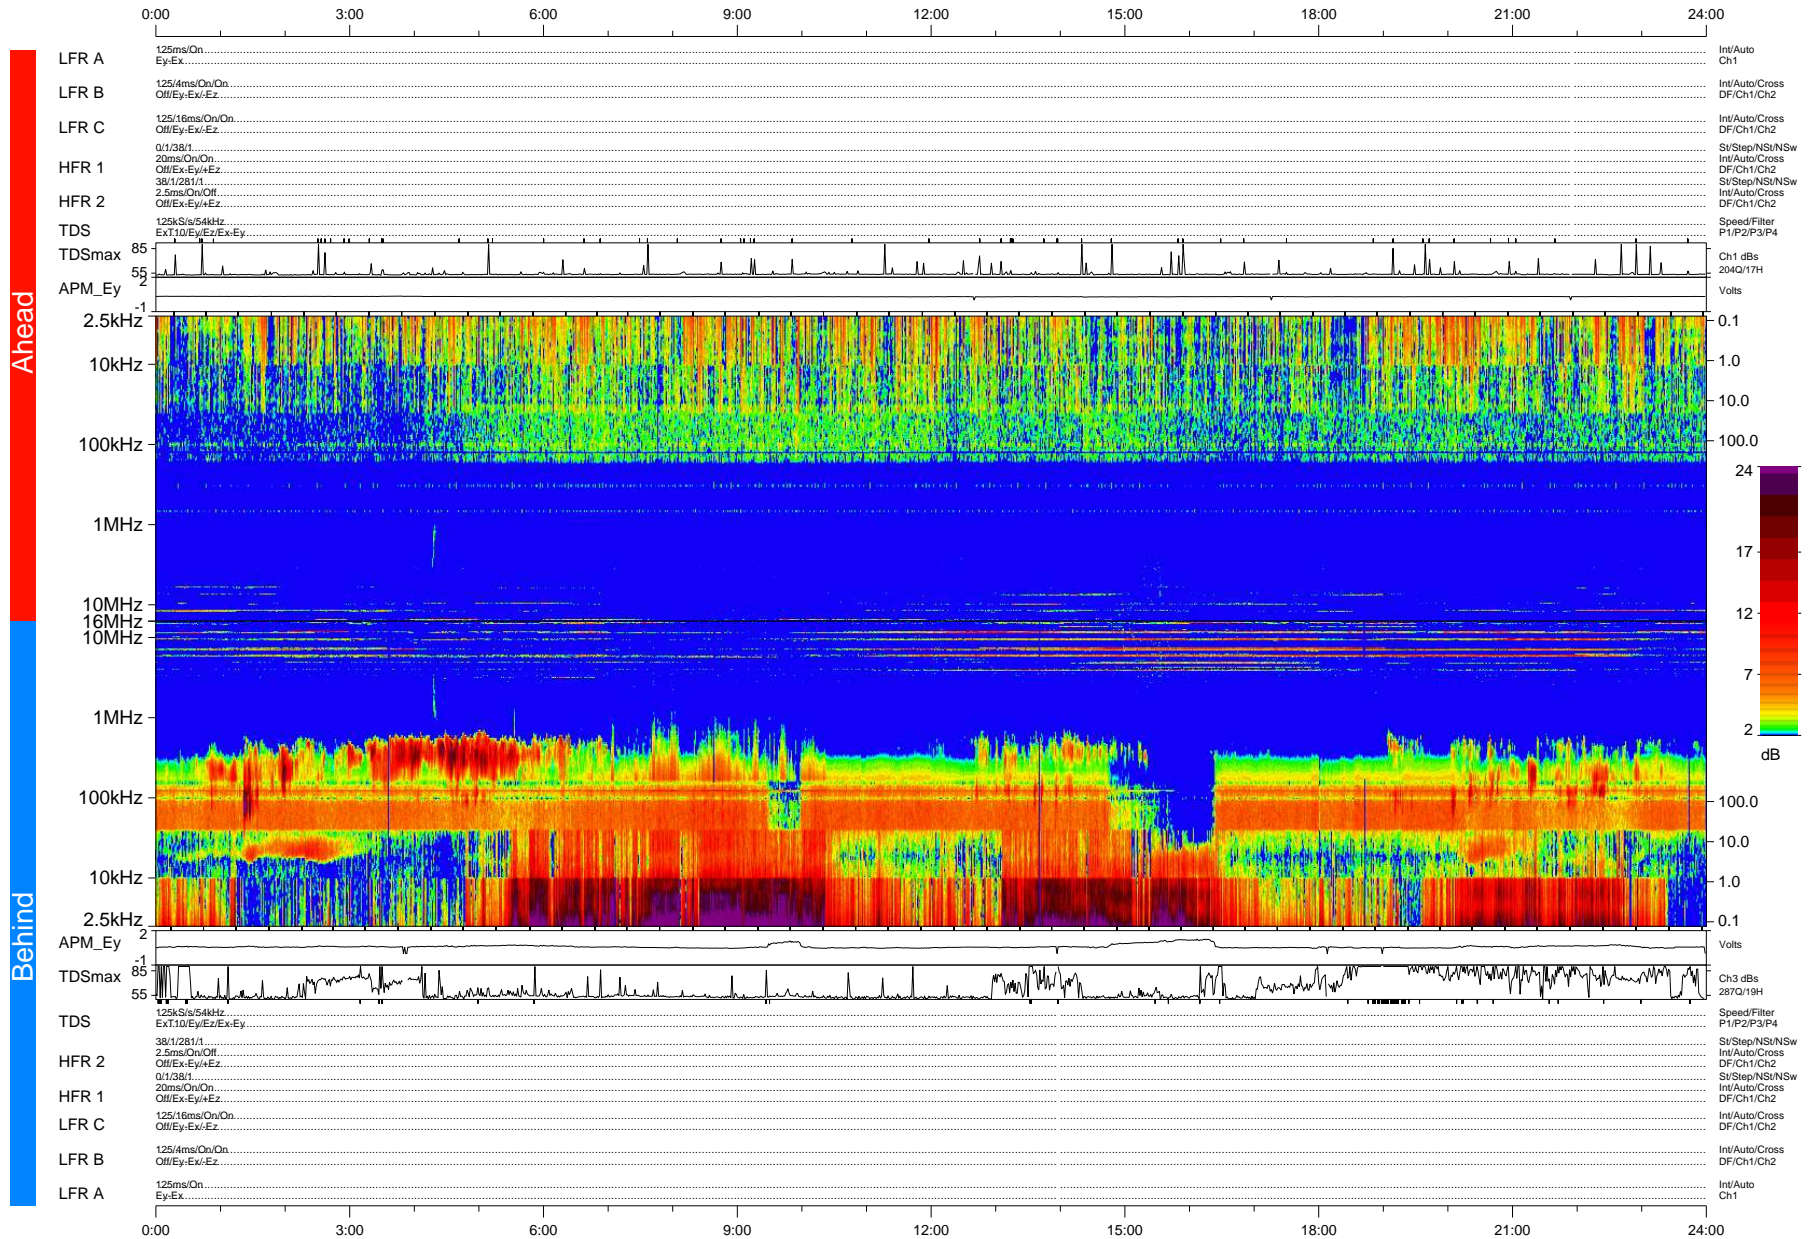

# STEREO/WAVES Daily Summary - 23-Feb-2007 (DOY 054)

Ahead source file: swaves\_ahead\_2007\_054\_1\_04.fin (Recovery: 99.8% HK, 89% Pkts)  
 Ahead PSE Angle: 0.9°

DPU up 109.2d, V374d1

Behind PSE Angle: -0.1°  
 Behind source file: swaves\_behind\_2007\_054\_1\_04.fin (Recovery: 99.7% HK, 102% Pkts)

Time (UTC)

file: stereo\_swaves\_daily-summary\_color-status\_20070223\_v04 DPU up 119.3d, V374d1  
 made by: space.umn.edu on macOS with IDL 8.8.2 on 2022-10-19 04:12:02, with Tmlib V945 / dynspec V311