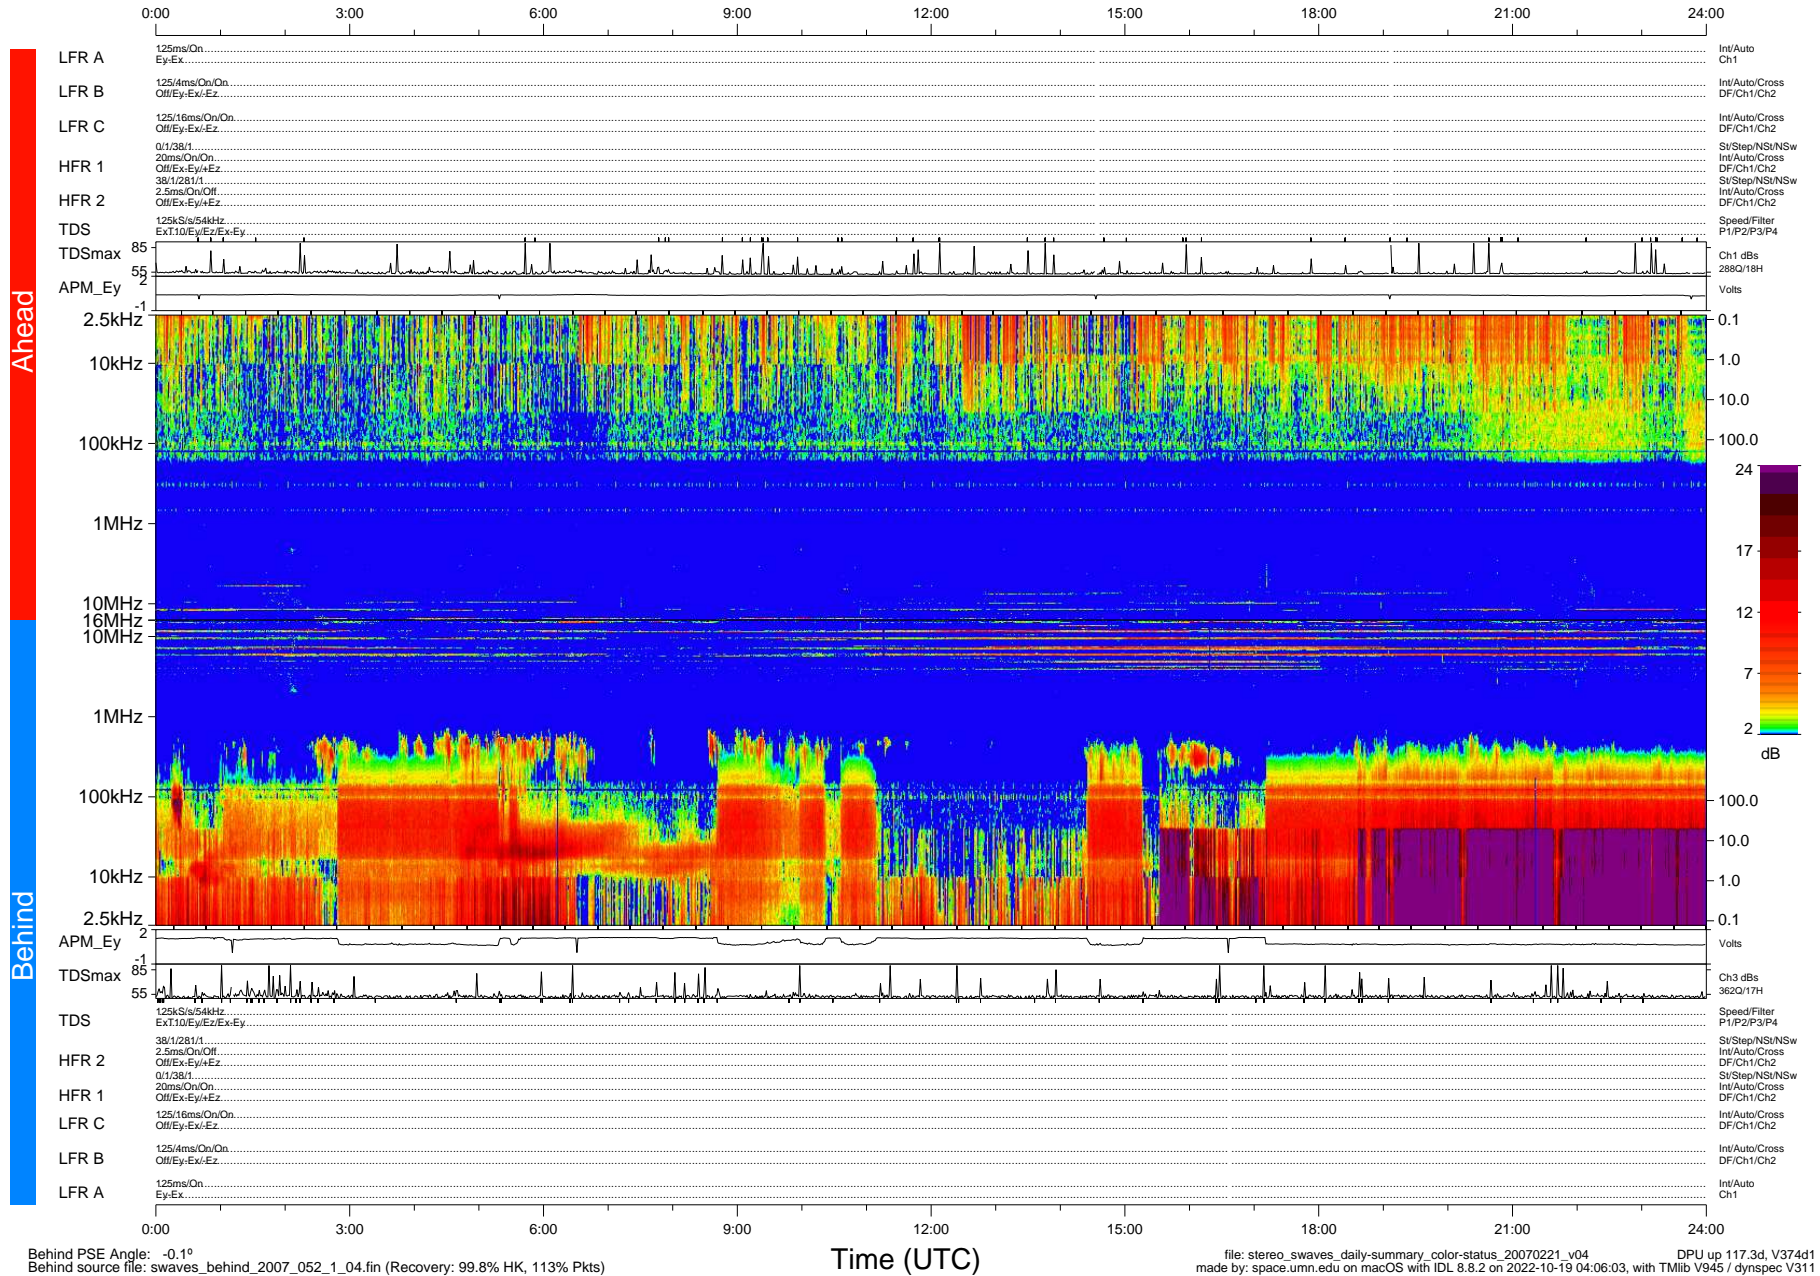

STEREO/WAVES Daily Summary - 21-Feb-2007 (DOY 052)

Ahead source file: swaves_ahead_2007_052_1_04.fin (Recovery: 99.7% HK, 102% Pkts)
Ahead PSE Angle: 0.8°

DPU up 107.2d, V374d1

Behind PSE Angle: -0.1°
Behind source file: swaves_behind_2007_052_1_04.fin (Recovery: 99.8% HK, 113% Pkts)