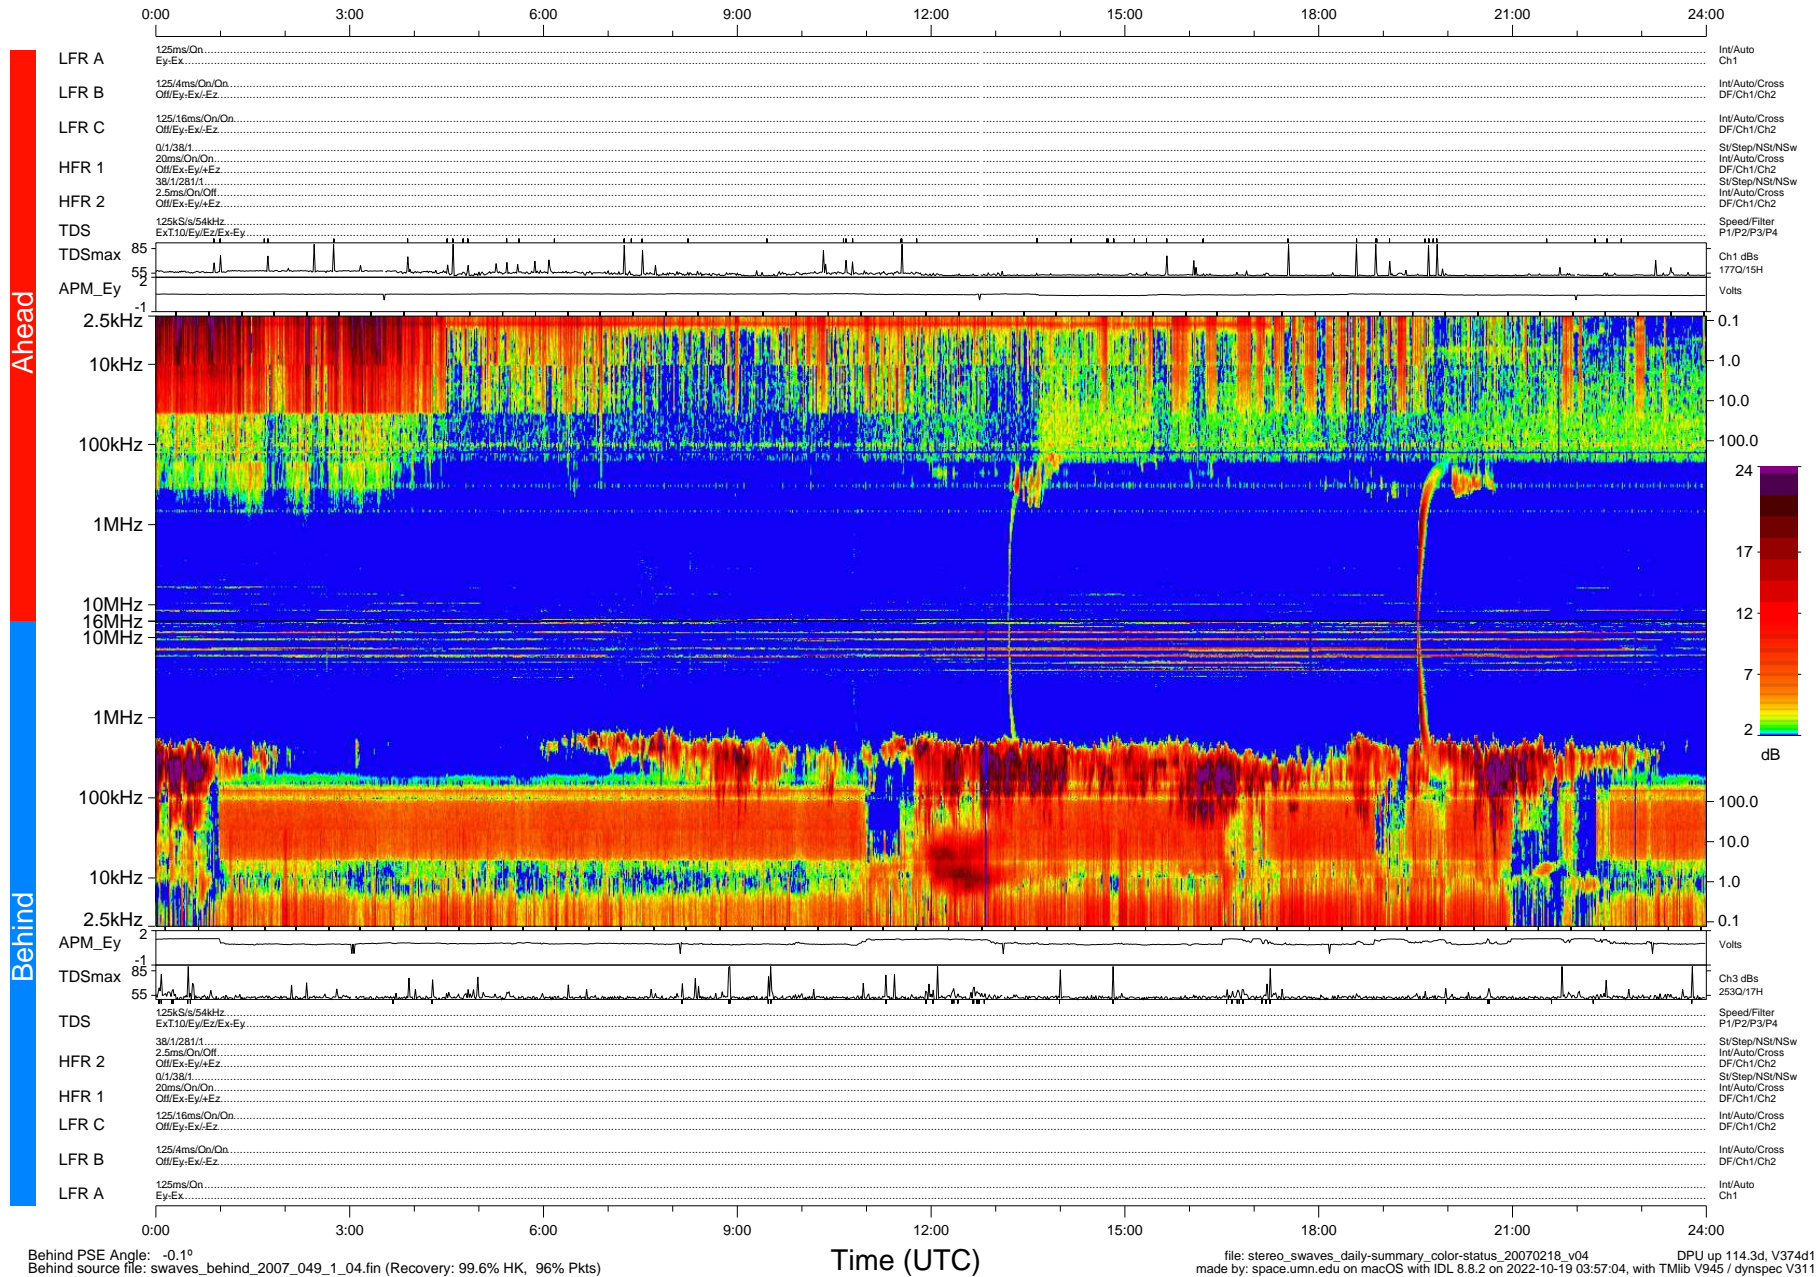

STEREO/WAVES Daily Summary - 18-Feb-2007 (DOY 049)

Ahead source file: swaves_ahead_2007_049_1_04.fin (Recovery: 99.8% HK, 85% Pkts)
Ahead PSE Angle: 0.7°

DPU up 104.2d, V374d1

Behind PSE Angle: -0.1°
Behind source file: swaves_behind_2007_049_1_04.fin (Recovery: 99.6% HK, 96% Pkts)

Time (UTC)