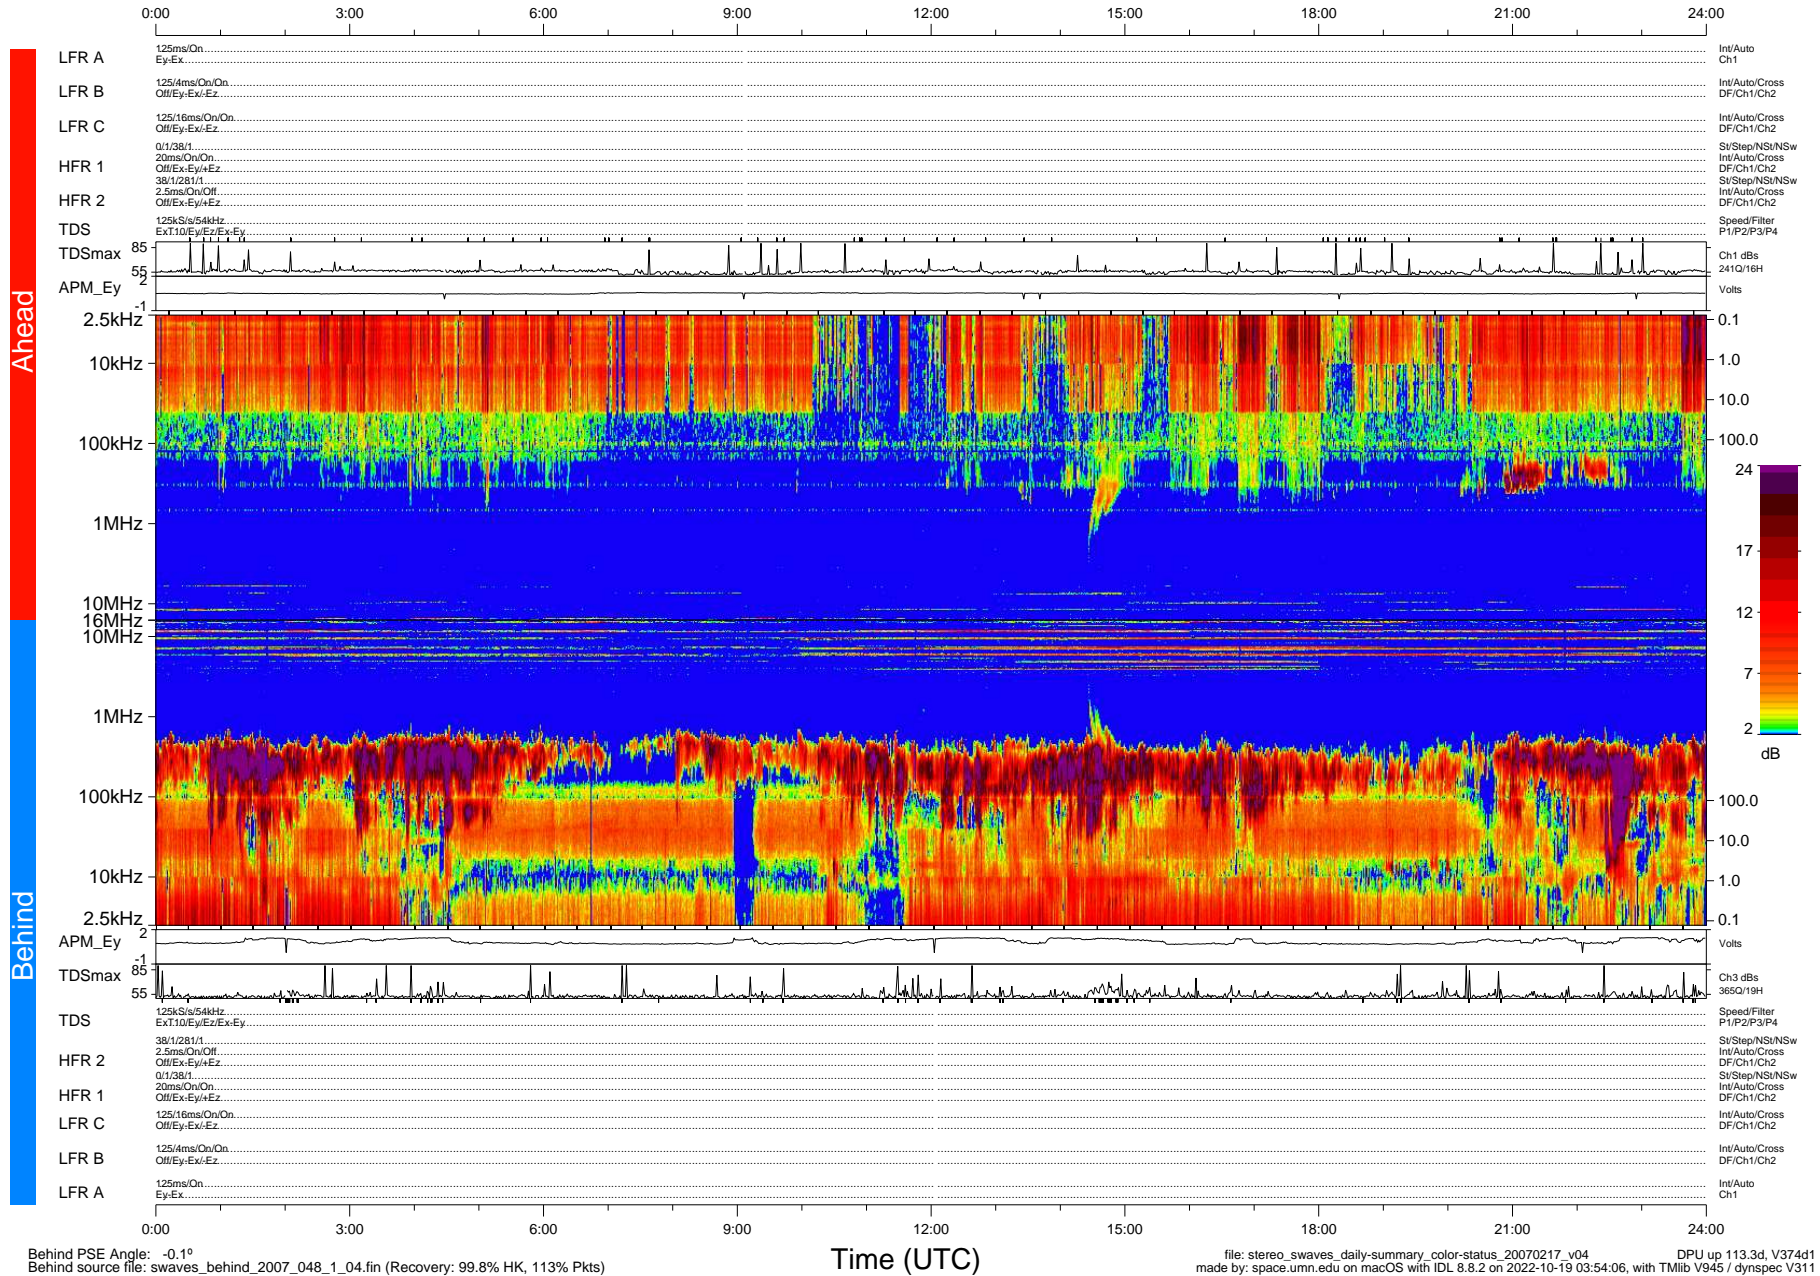

STEREO/WAVES Daily Summary - 17-Feb-2007 (DOY 048)

Ahead source file: swaves_ahead_2007_048_1_04.fin (Recovery: 99.6% HK, 95% Pkts)
Ahead PSE Angle: 0.8°

DPU up 103.2d, V374d1

Behind PSE Angle: -0.1°
Behind source file: swaves_behind_2007_048_1_04.fin (Recovery: 99.8% HK, 113% Pkts)