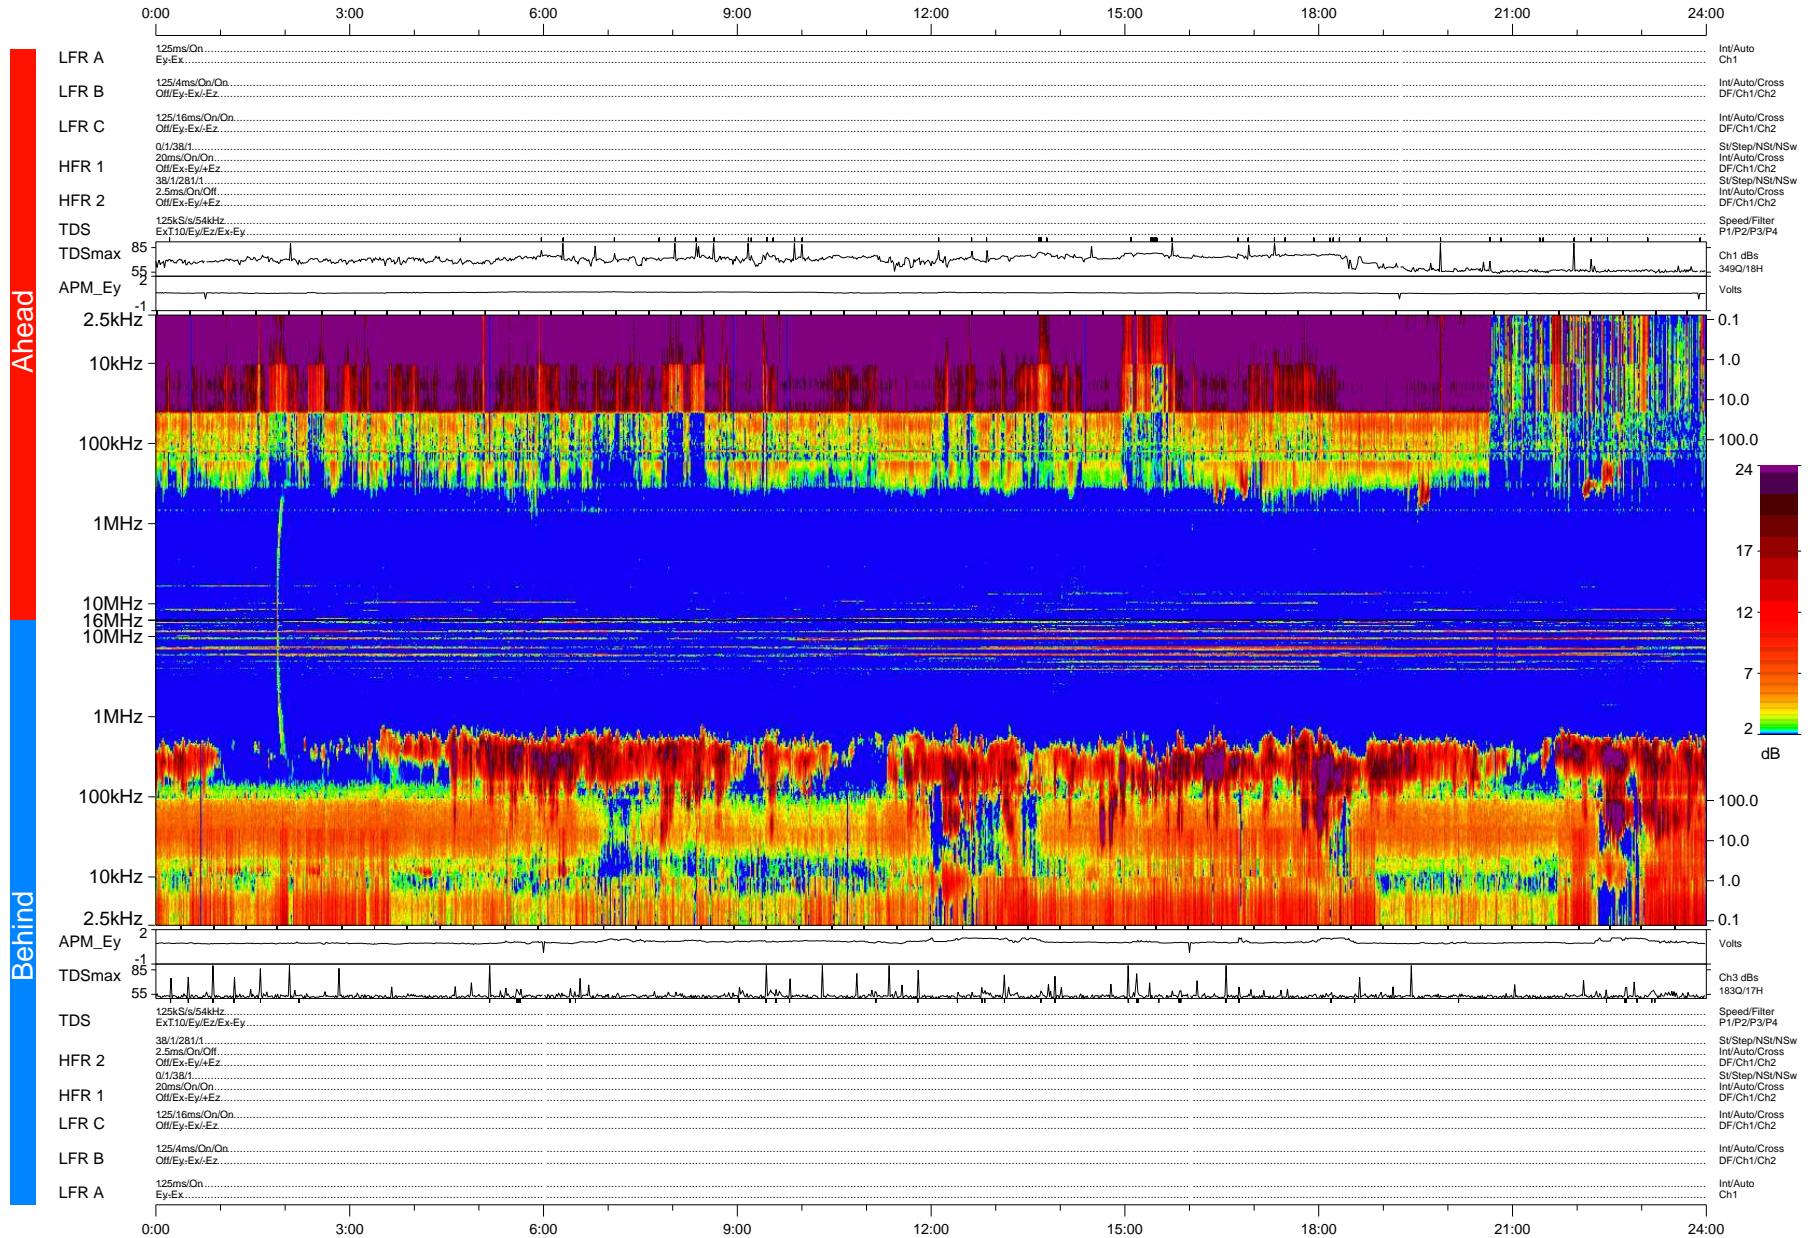

STEREO/WAVES Daily Summary - 16-Feb-2007 (DOY 047)

Ahead source file: swaves_ahead_2007_047_1_04.fin (Recovery: 99.8% HK, 111% Pkts)
Ahead PSE Angle: 0.8°

DPU up 102.2d, V374d1

Behind PSE Angle: -0.1°
Behind source file: swaves_behind_2007_047_1_04.fin (Recovery: 99.9% HK, 86% Pkts)

Time (UTC)