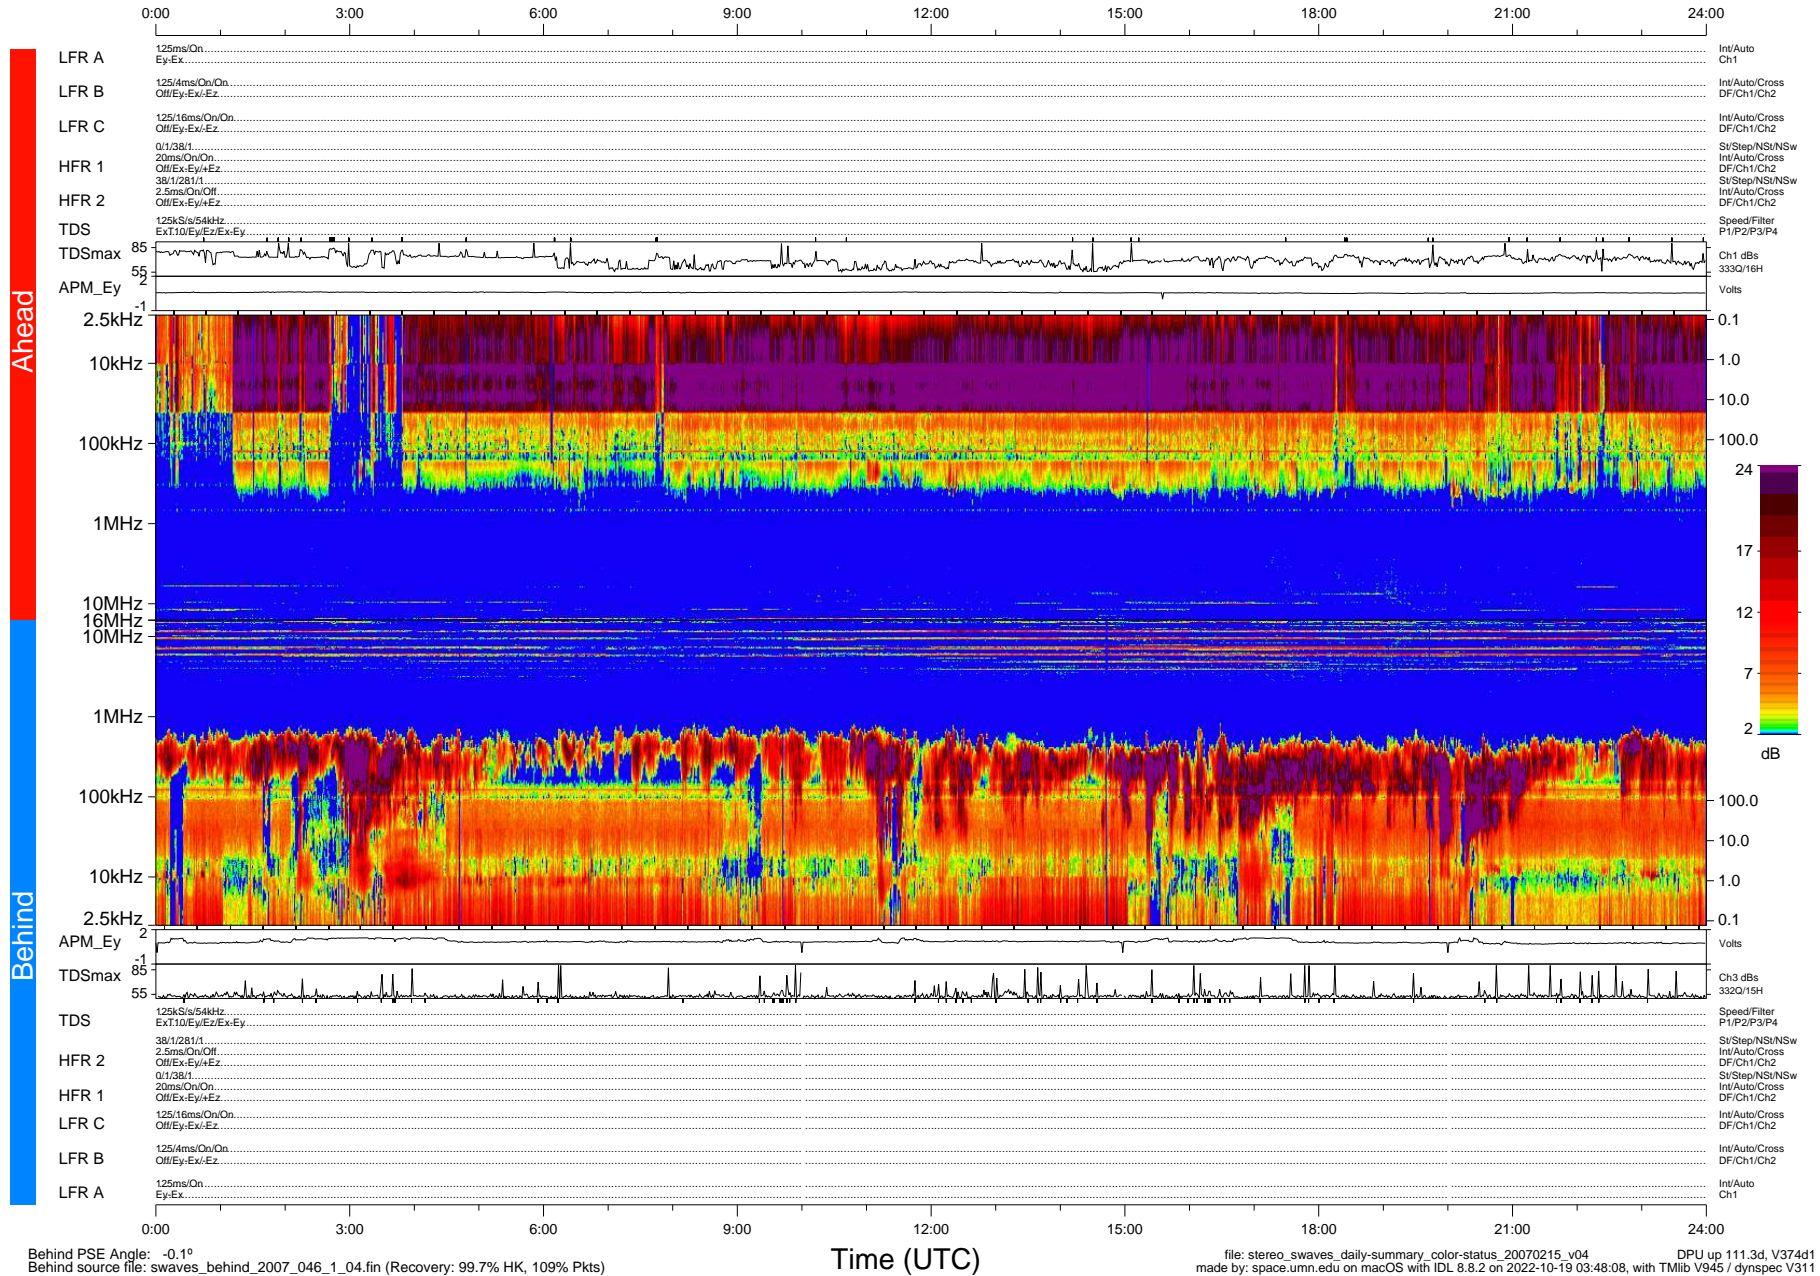

STEREO/WAVES Daily Summary - 15-Feb-2007 (DOY 046)

Ahead source file: swaves_ahead_2007_046_1_04.fin (Recovery: 99.9% HK, 108% Pkts)
Ahead PSE Angle: 0.7°

DPU up 101.2d, V374d1

Behind PSE Angle: -0.1°
Behind source file: swaves_behind_2007_046_1_04.fin (Recovery: 99.7% HK, 109% Pkts)