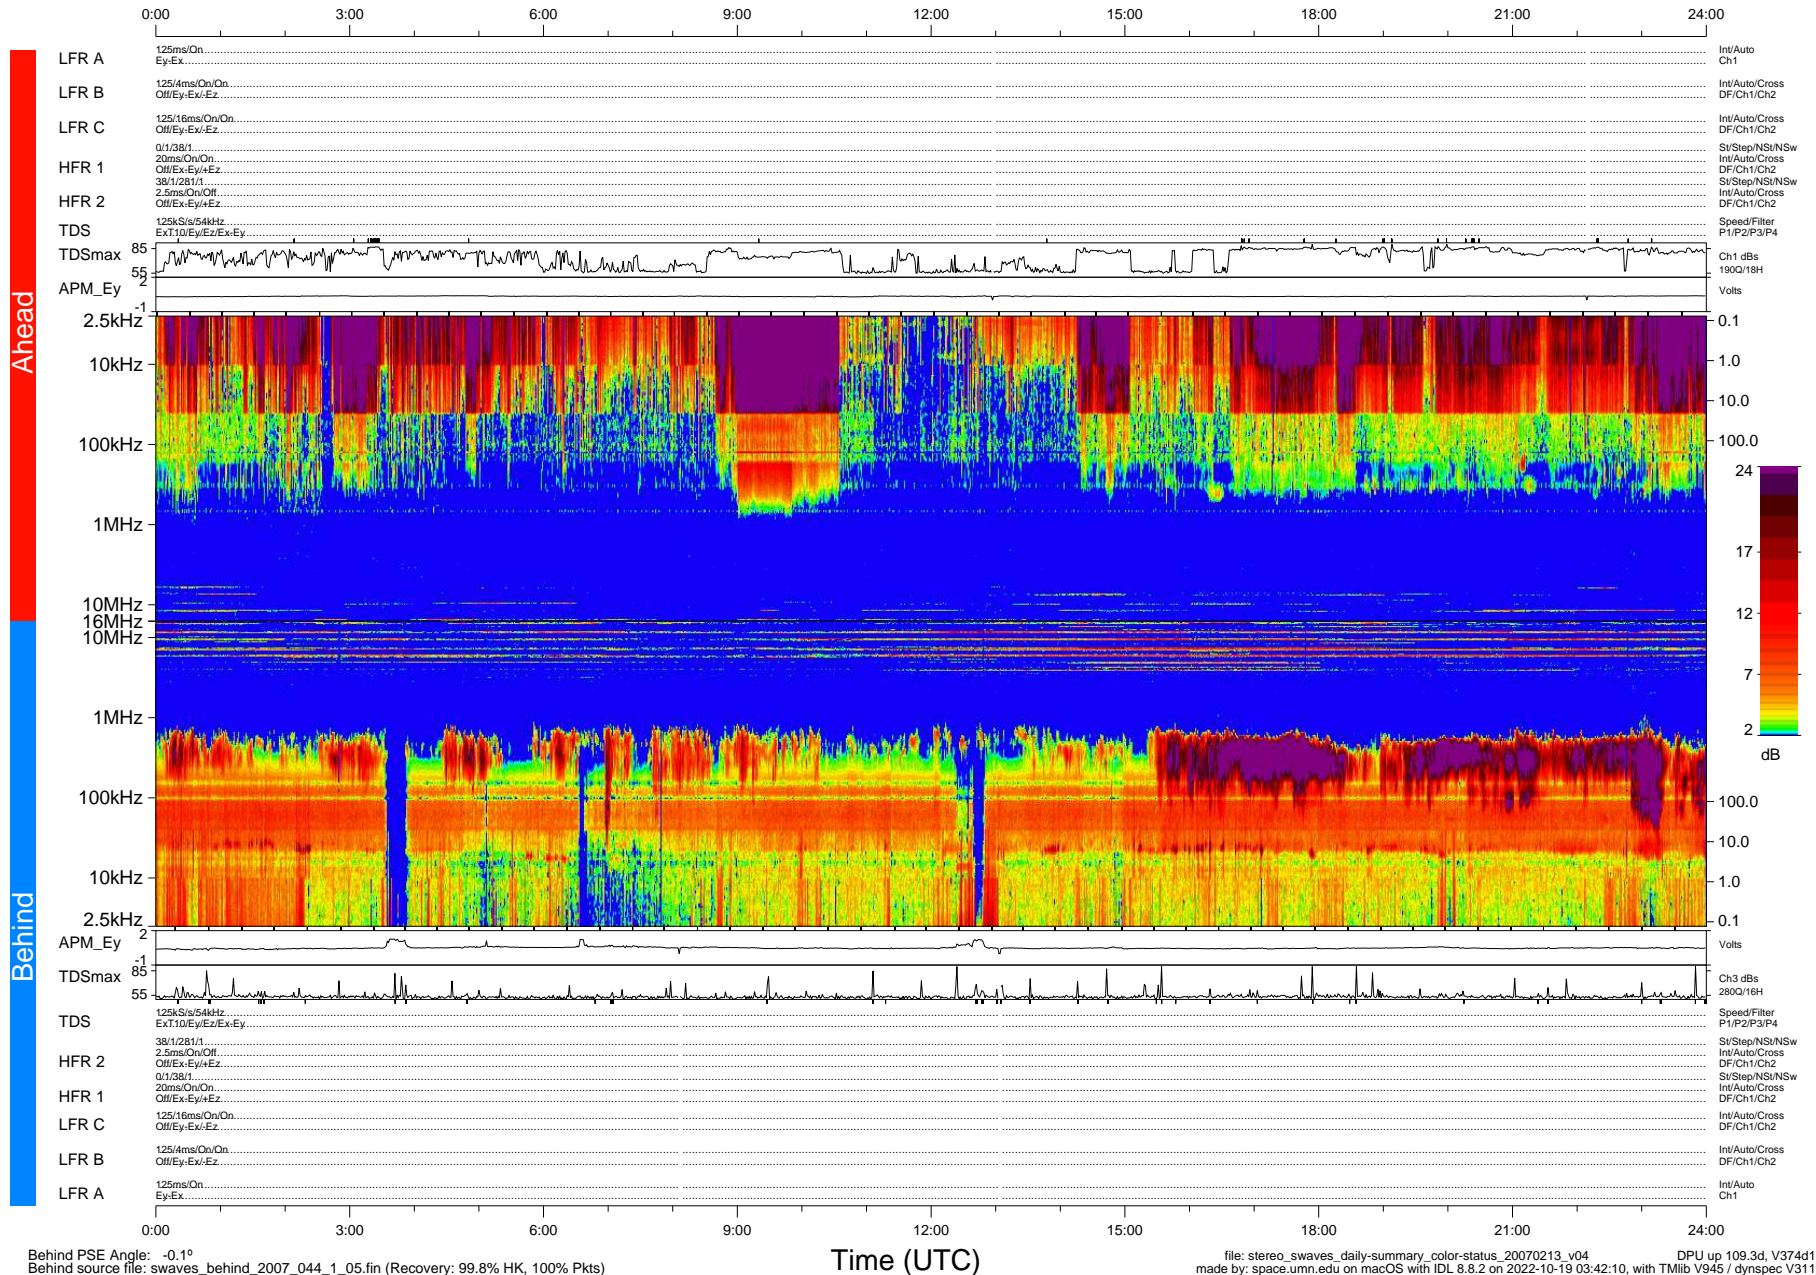

STEREO/WAVES Daily Summary - 13-Feb-2007 (DOY 044)

Ahead source file: swaves_ahead_2007_044_1_04.fin (Recovery: 99.9% HK, 88% Pkts)
Ahead PSE Angle: 0.7°

DPU up 99.2d, V374d1

Behind PSE Angle: -0.1°
Behind source file: swaves_behind_2007_044_1_05.fin (Recovery: 99.8% HK, 100% Pkts)

Time (UTC)