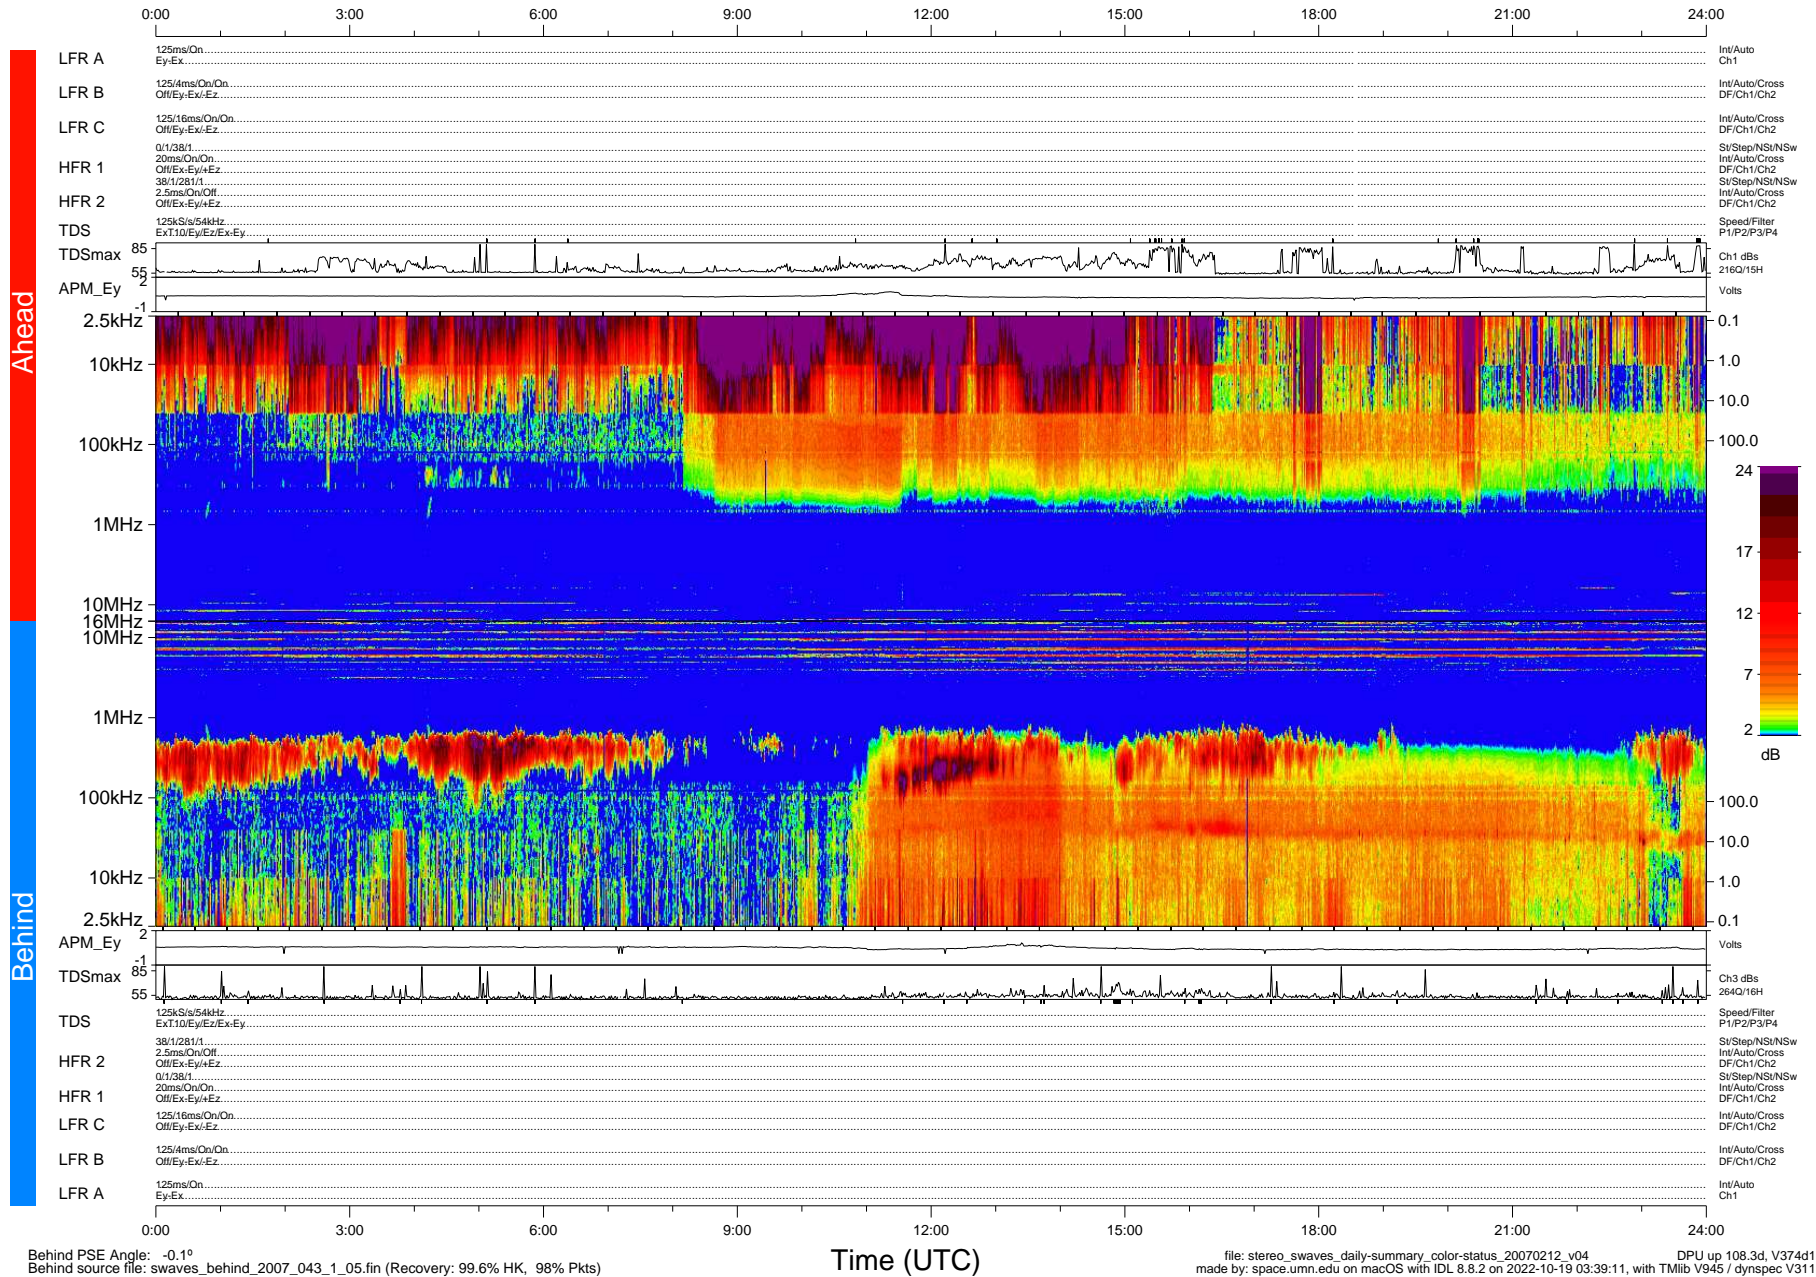

STEREO/WAVES Daily Summary - 12-Feb-2007 (DOY 043)

Ahead source file: swaves_ahead_2007_043_1_04.fin (Recovery: 99.9% HK, 90% Pkts)
Ahead PSE Angle: 0.6°

DPU up 98.2d, V374d1

Behind PSE Angle: -0.1°
Behind source file: swaves_behind_2007_043_1_05.fin (Recovery: 99.6% HK, 98% Pkts)

Time (UTC)