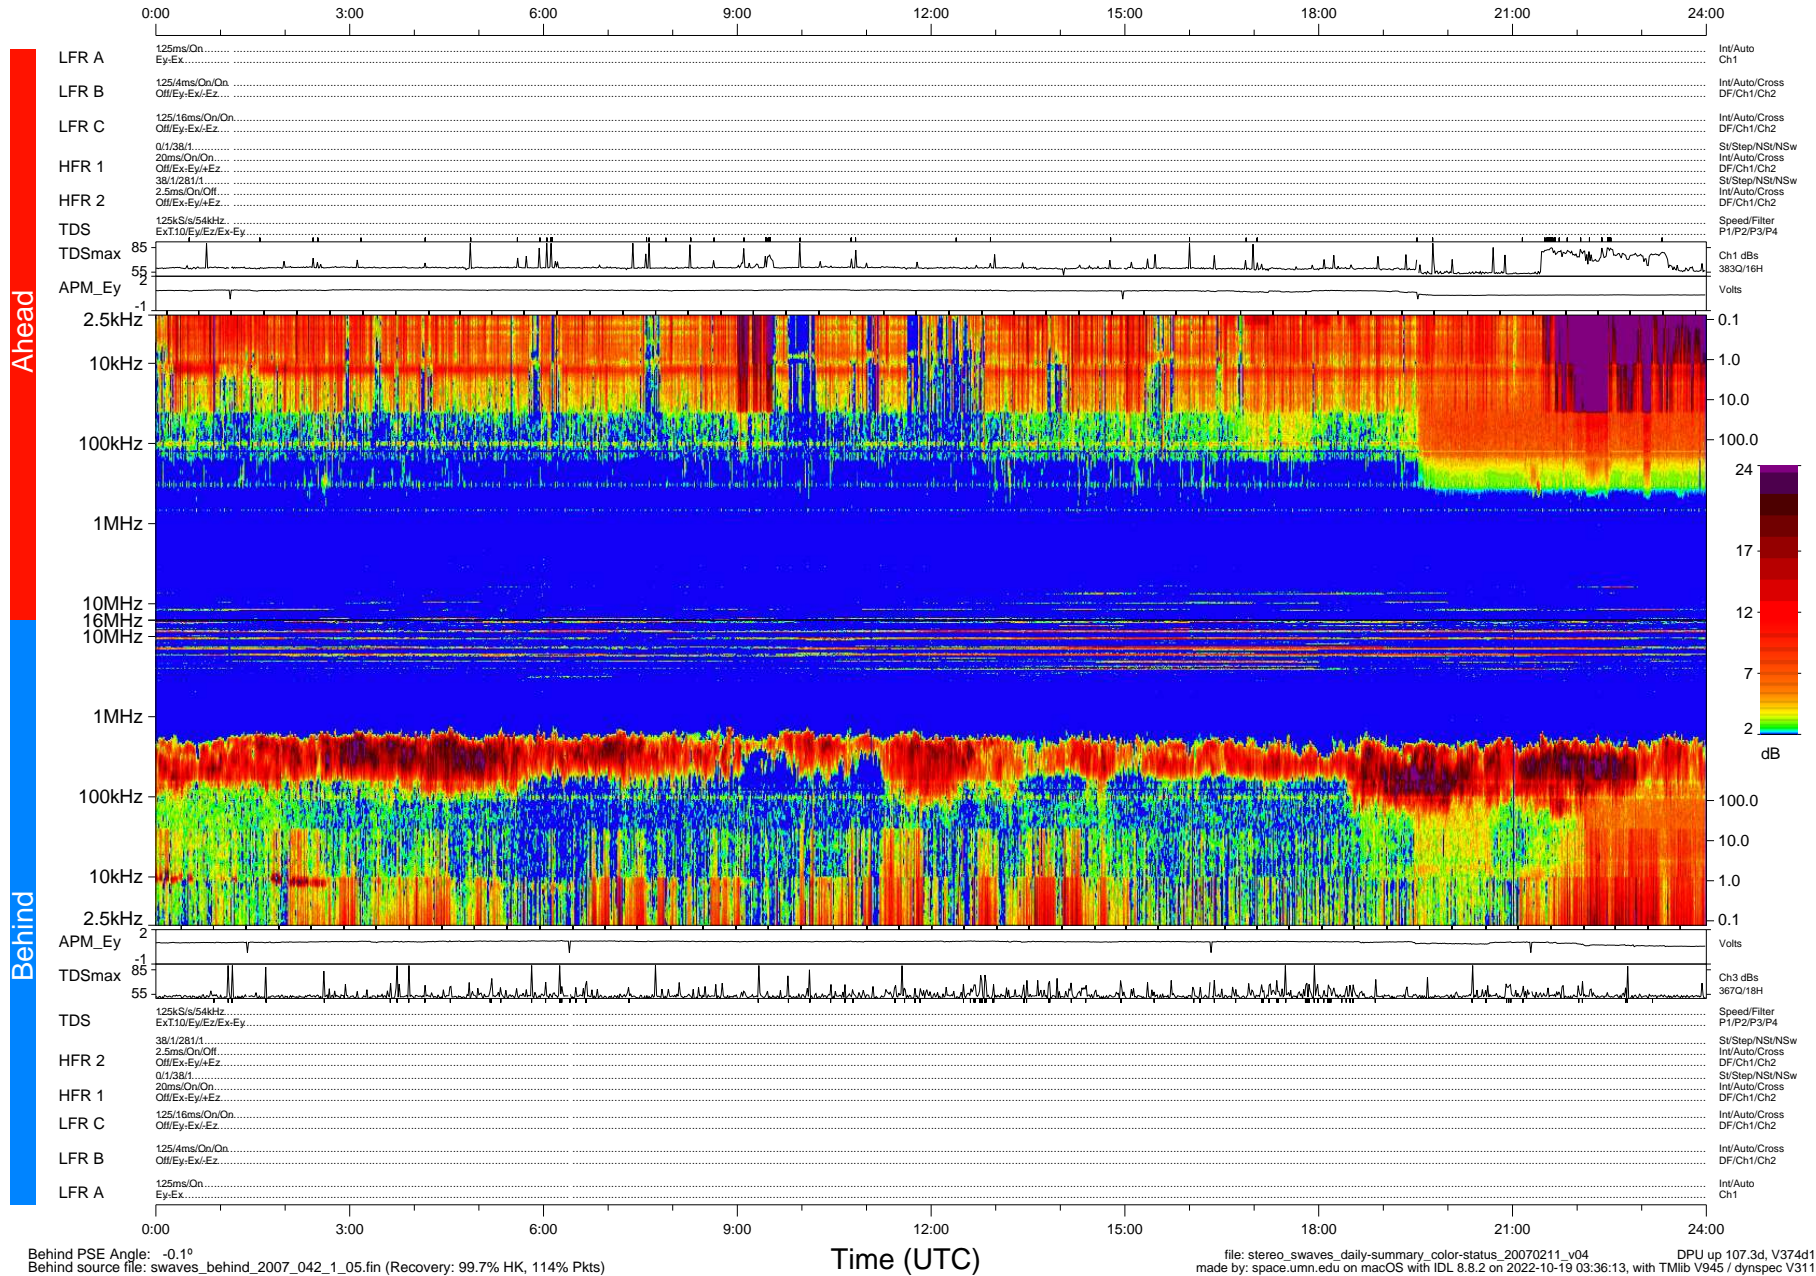

STEREO/WAVES Daily Summary - 11-Feb-2007 (DOY 042)

Ahead source file: swaves_ahead_2007_042_1_04.fin (Recovery: 99.8% HK, 116% Pkts)
Ahead PSE Angle: 0.6°

DPU up 97.2d, V374d1

Behind PSE Angle: -0.1°
Behind source file: swaves_behind_2007_042_1_05.fin (Recovery: 99.7% HK, 114% Pkts)