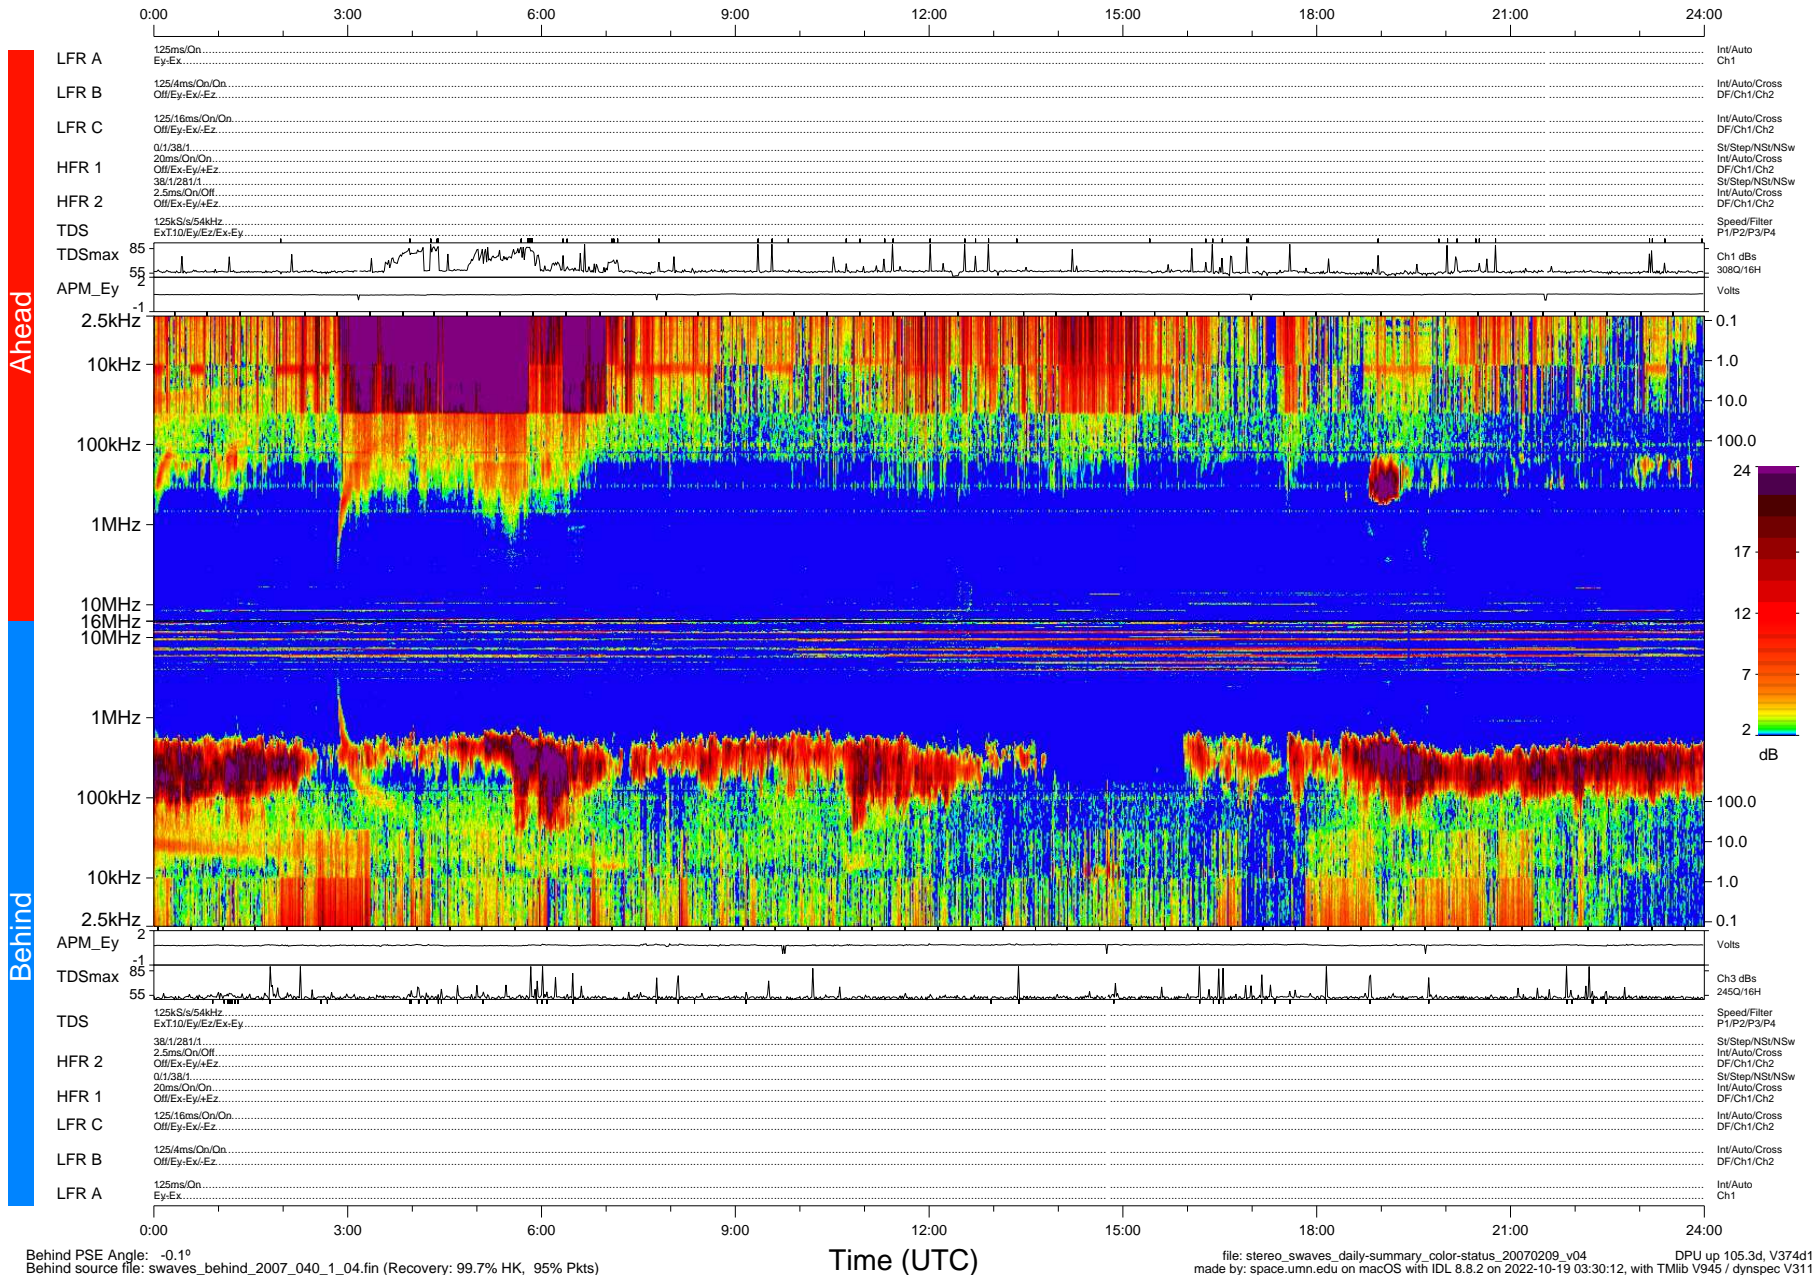

STEREO/WAVES Daily Summary - 09-Feb-2007 (DOY 040)

Ahead source file: swaves_ahead_2007_040_1_04.fin (Recovery: 99.7% HK, 104% Pkts)
 Ahead PSE Angle: 0.5°

DPU up 95.2d, V374d1

Behind PSE Angle: -0.1°
 Behind source file: swaves_behind_2007_040_1_04.fin (Recovery: 99.7% HK, 95% Pkts)

file: stereo_swaves_daily-summary_color-status_20070209_v04
 DPU up 105.3d, V374d1
 made by: space.umn.edu on macOS with IDL 8.8.2 on 2022-10-19 03:30:12, with Tlib V945 / dynspec V311

Time (UTC)