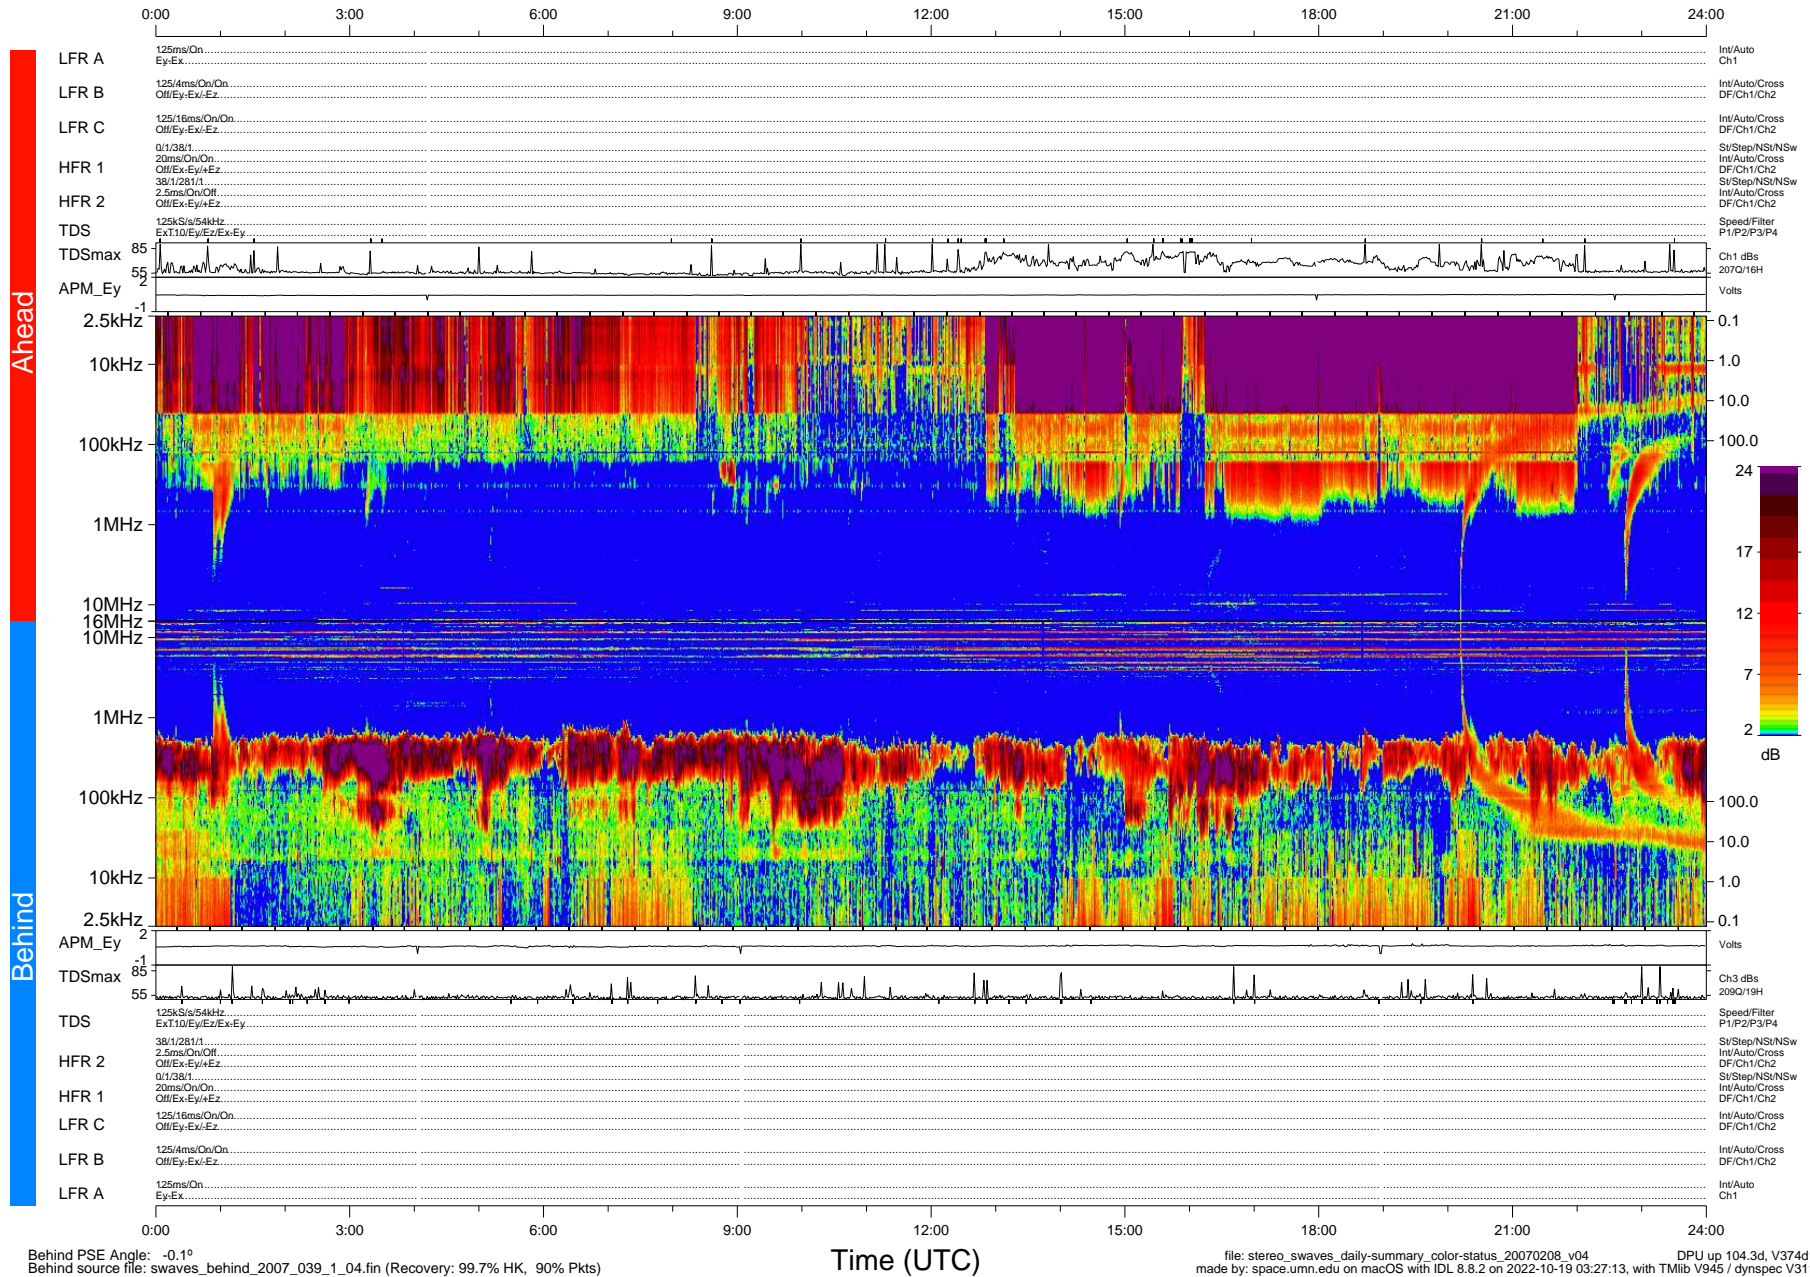

STEREO/WAVES Daily Summary - 08-Feb-2007 (DOY 039)

Ahead source file: swaves_ahead_2007_039_1_04.fin (Recovery: 99.8% HK, 89% Pkts)
Ahead PSE Angle: 0.6°

DPU up 94.2d, V374d1

Behind PSE Angle: -0.1°
Behind source file: swaves_behind_2007_039_1_04.fin (Recovery: 99.7% HK, 90% Pkts)