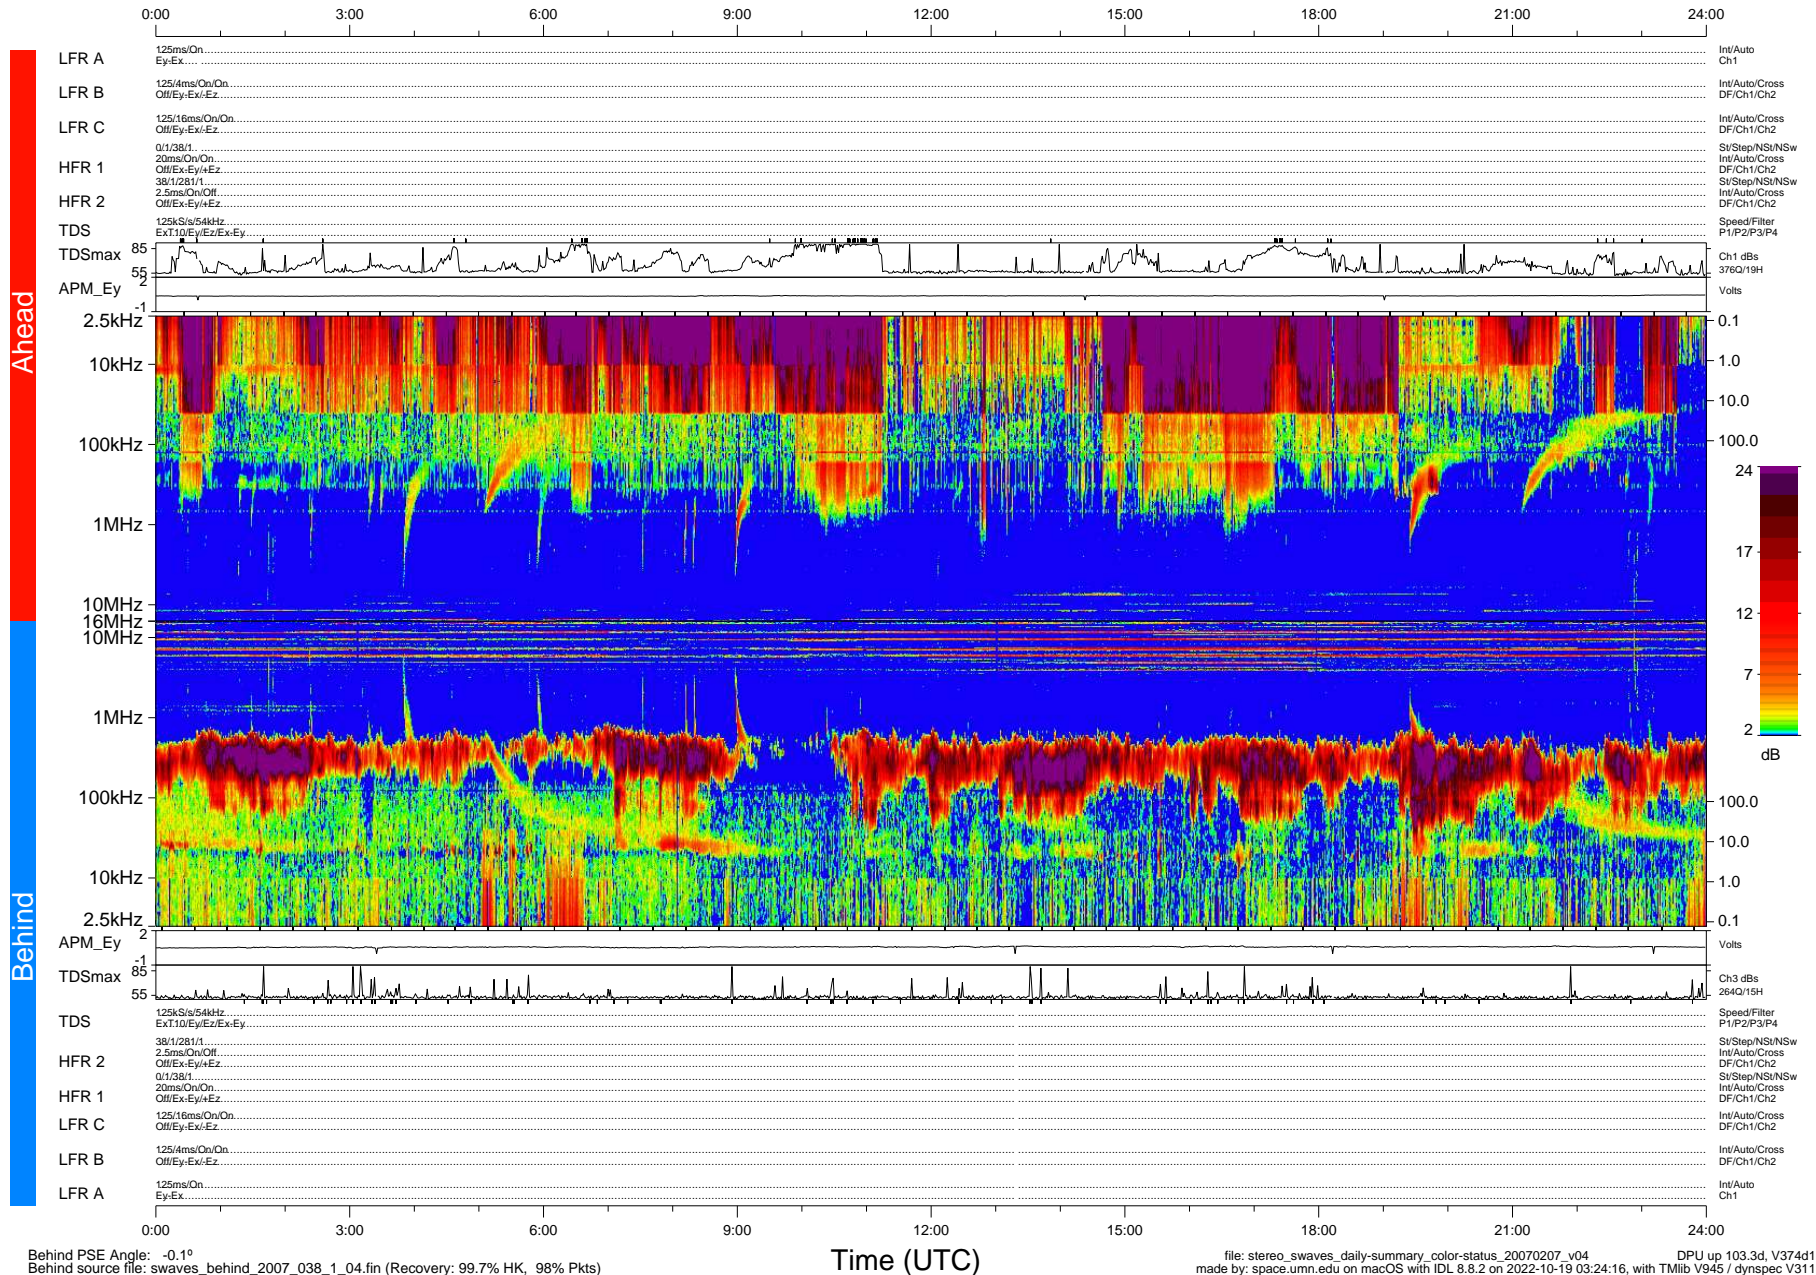

# STEREO/WAVES Daily Summary - 07-Feb-2007 (DOY 038)

Ahead source file: swaves\_ahead\_2007\_038\_1\_04.fin (Recovery: 99.8% HK, 115% Pkts)  
 Ahead PSE Angle: 0.6°

DPU up 93.2d, V374d1

Behind PSE Angle: -0.1°  
 Behind source file: swaves\_behind\_2007\_038\_1\_04.fin (Recovery: 99.7% HK, 98% Pkts)

Time (UTC)

file: stereo\_swaves\_daily-summary\_color-status\_20070207\_v04  
 made by: space.umn.edu on macOS with IDL 8.8.2 on 2022-10-19 03:24:16, with TMLib V945 / dynspec V311

DPU up 103.3d, V374d1