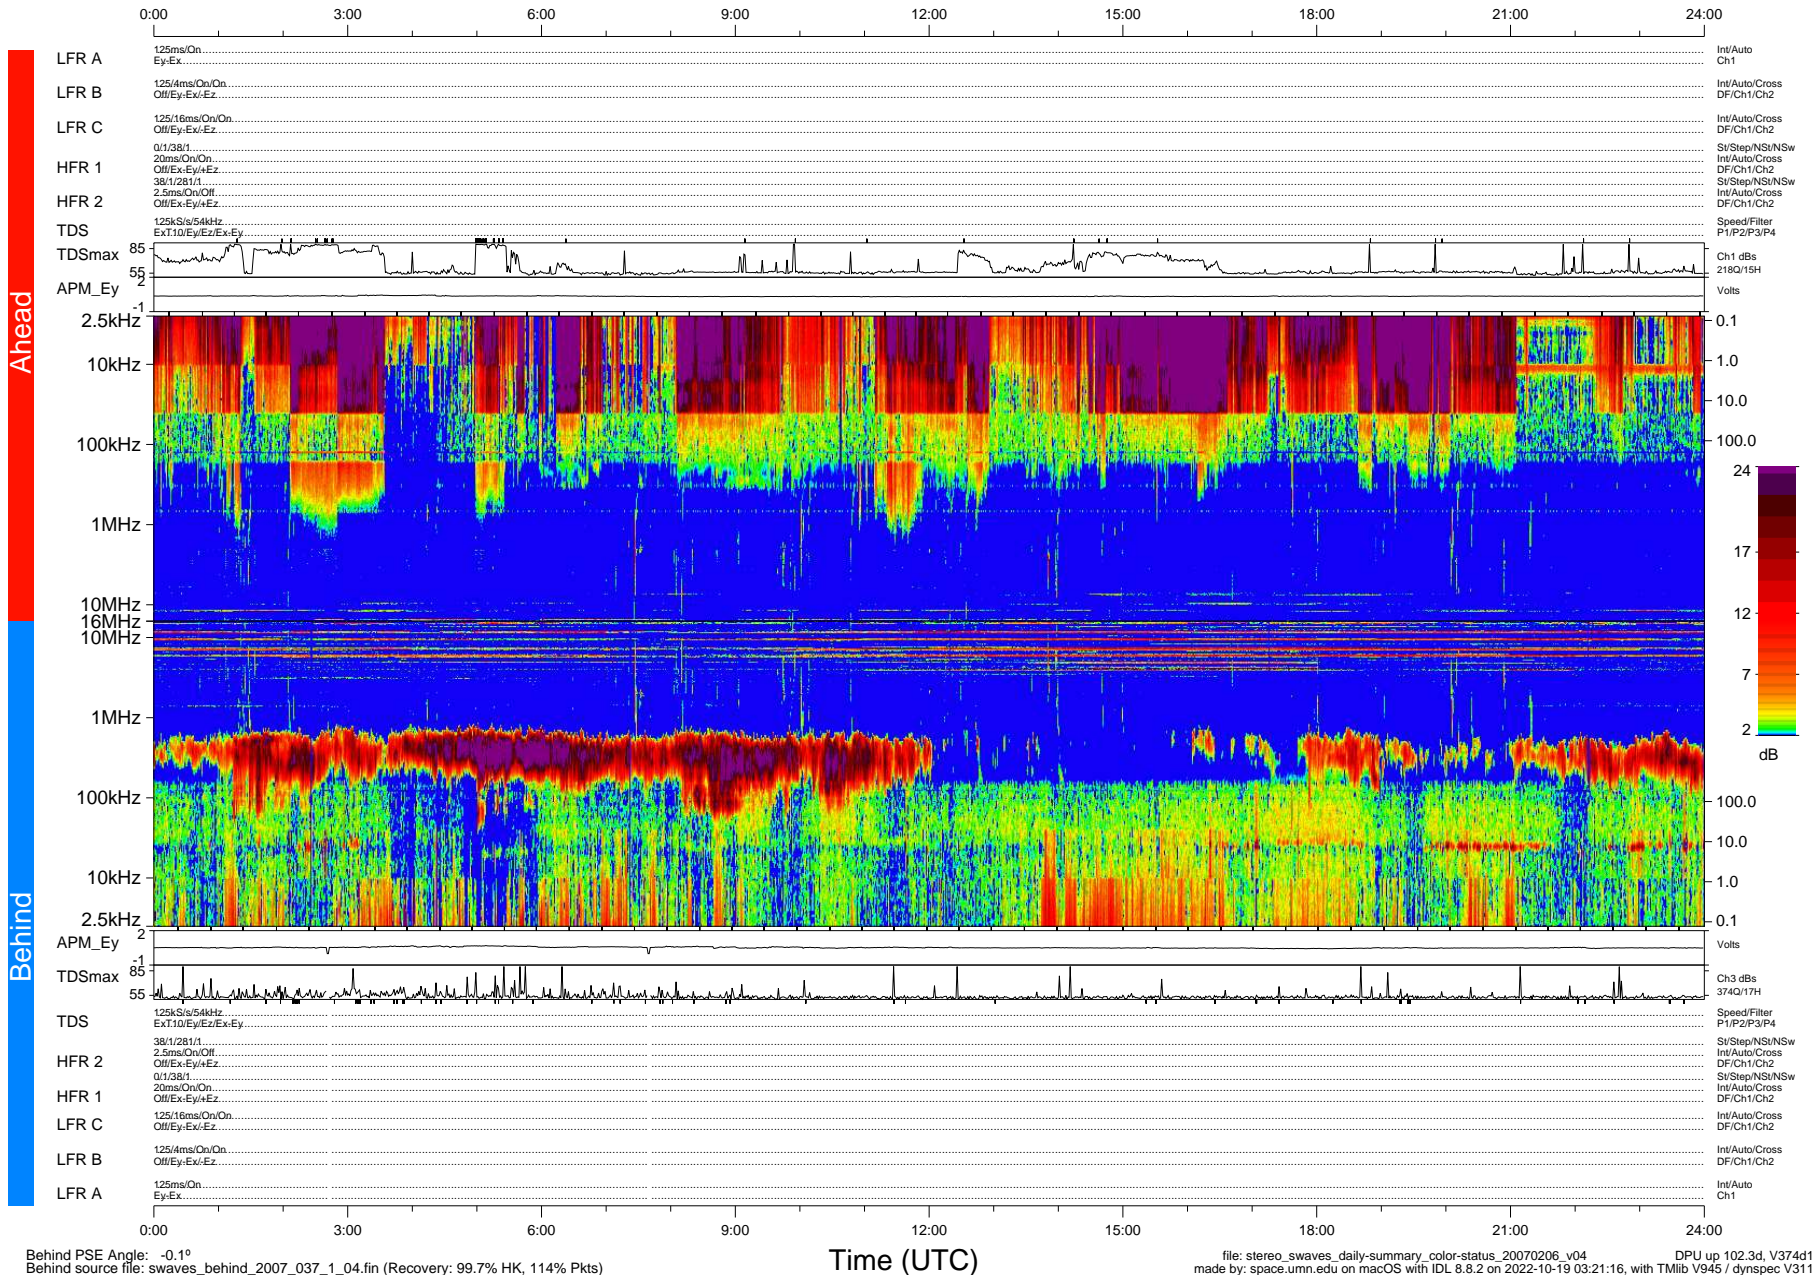

STEREO/WAVES Daily Summary - 06-Feb-2007 (DOY 037)

Ahead source file: swaves_ahead_2007_037_1_04.fin (Recovery: 100.0% HK, 91% Pkts)
 Ahead PSE Angle: 0.6°

DPU up 92.2d, V374d1

Behind PSE Angle: -0.1°
 Behind source file: swaves_behind_2007_037_1_04.fin (Recovery: 99.7% HK, 114% Pkts)

Time (UTC)

file: stereo_swaves_daily-summary_color-status_20070206_v04 DPU up 102.3d, V374d1
 made by: space.umn.edu on macOS with IDL 8.8.2 on 2022-10-19 03:21:16, with Tlib V945 / dynspec V311