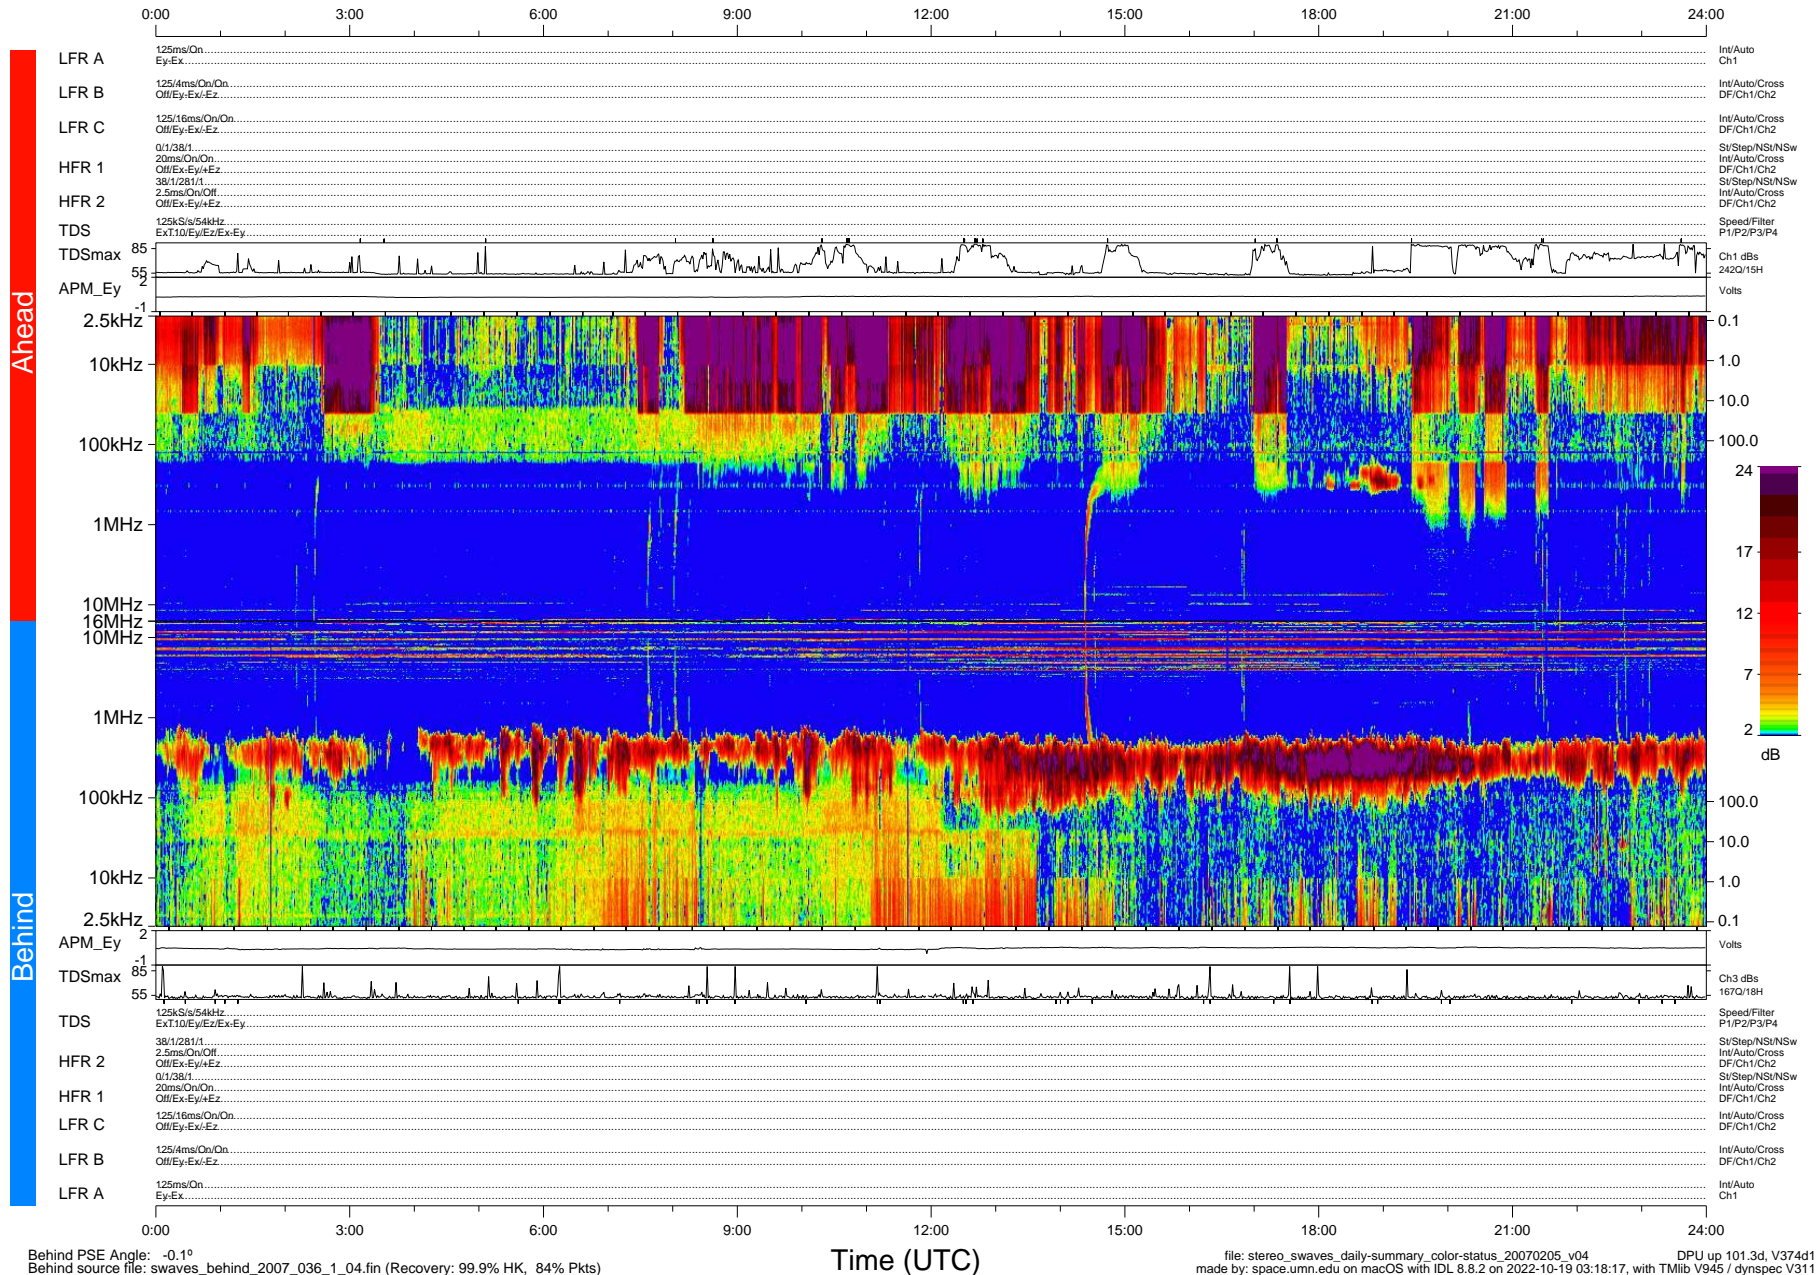

STEREO/WAVES Daily Summary - 05-Feb-2007 (DOY 036)

Ahead source file: swaves_ahead_2007_036_1_04.fin (Recovery: 100.0% HK, 95% Pkts)
Ahead PSE Angle: 0.5°

DPU up 91.2d, V374d1

Behind PSE Angle: -0.1°
Behind source file: swaves_behind_2007_036_1_04.fin (Recovery: 99.9% HK, 84% Pkts)