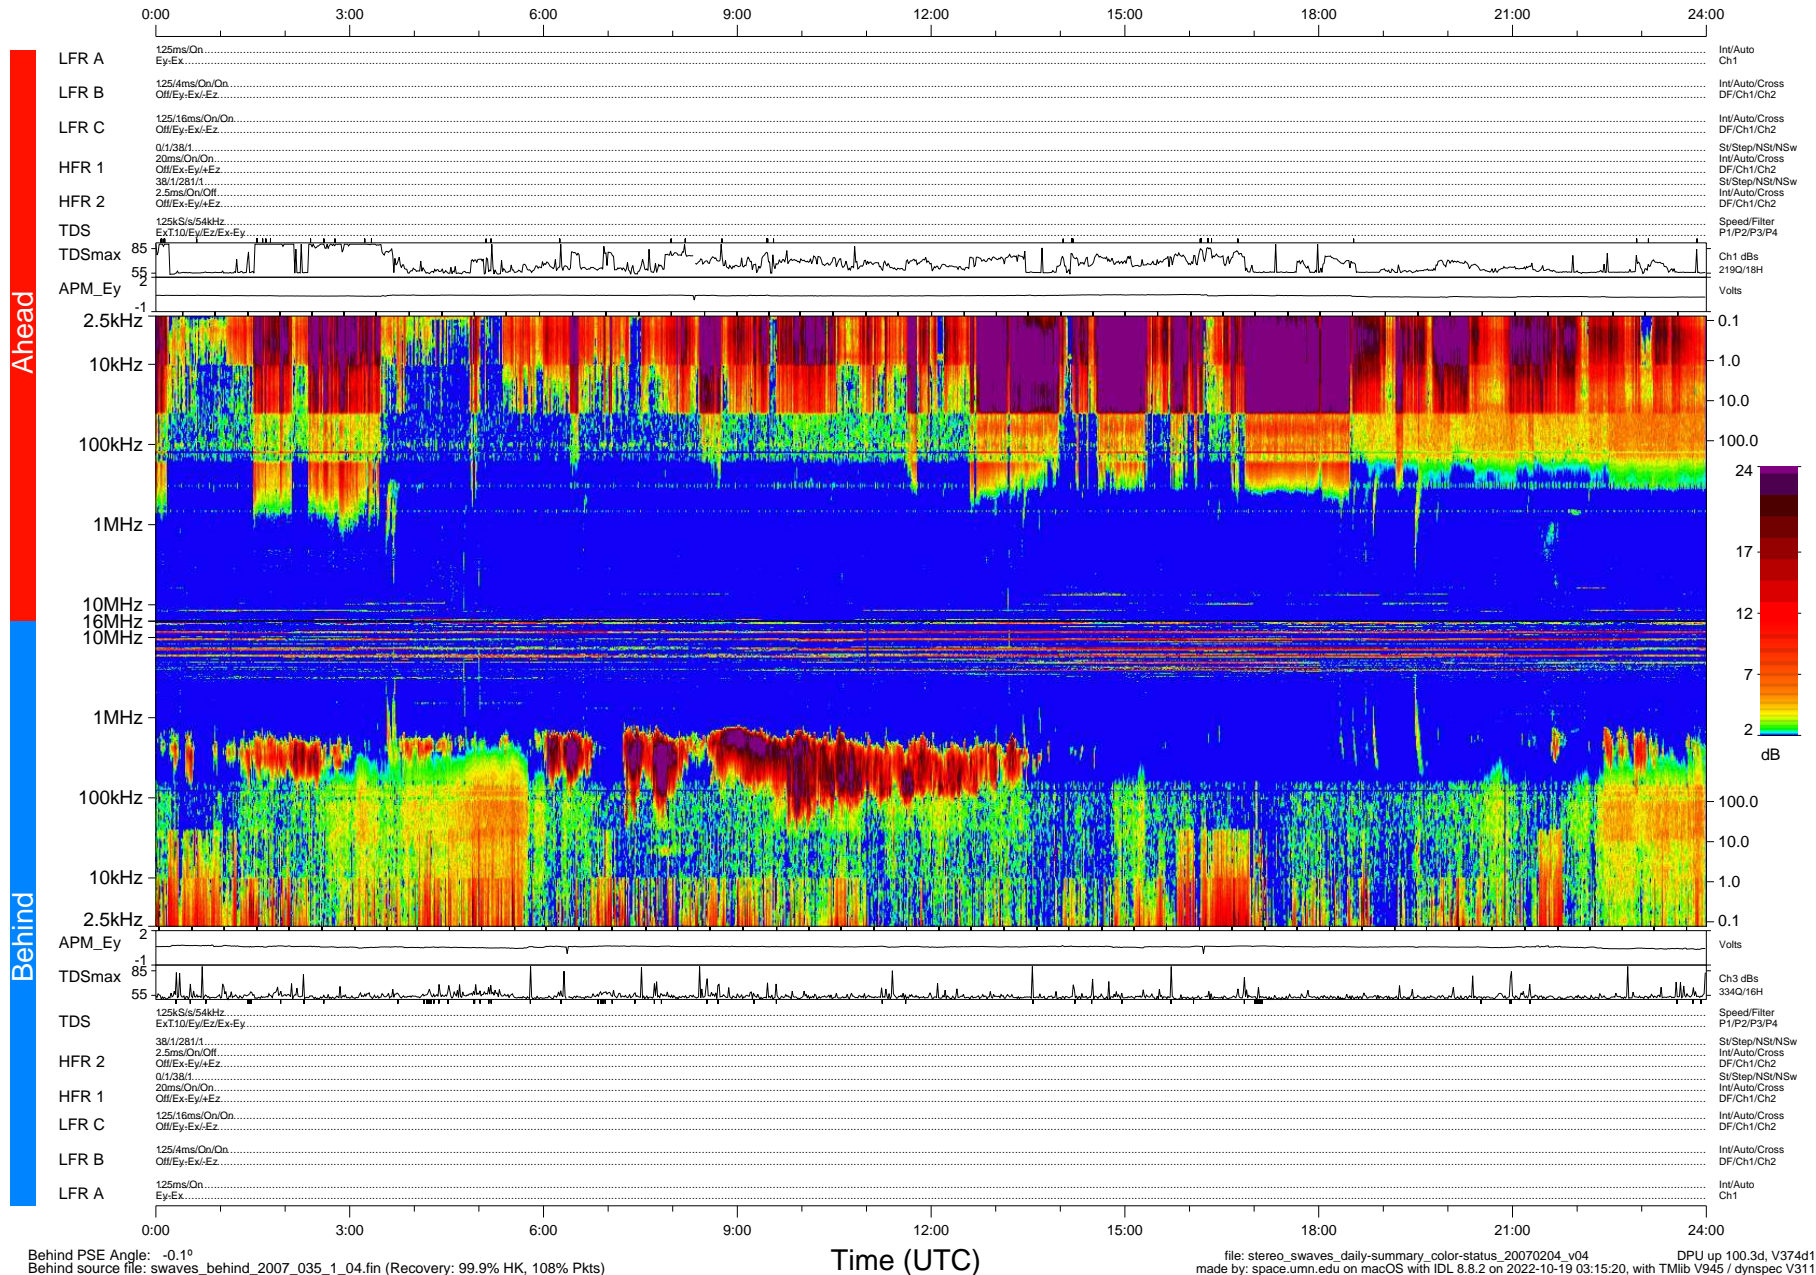

STEREO/WAVES Daily Summary - 04-Feb-2007 (DOY 035)

Ahead source file: swaves_ahead_2007_035_1_06.fin (Recovery: 100.0% HK, 92% Pkts)
Ahead PSE Angle: 0.5°

DPU up 90.2d, V374d1

Behind PSE Angle: -0.1°
Behind source file: swaves_behind_2007_035_1_04.fin (Recovery: 99.9% HK, 108% Pkts)

Time (UTC)