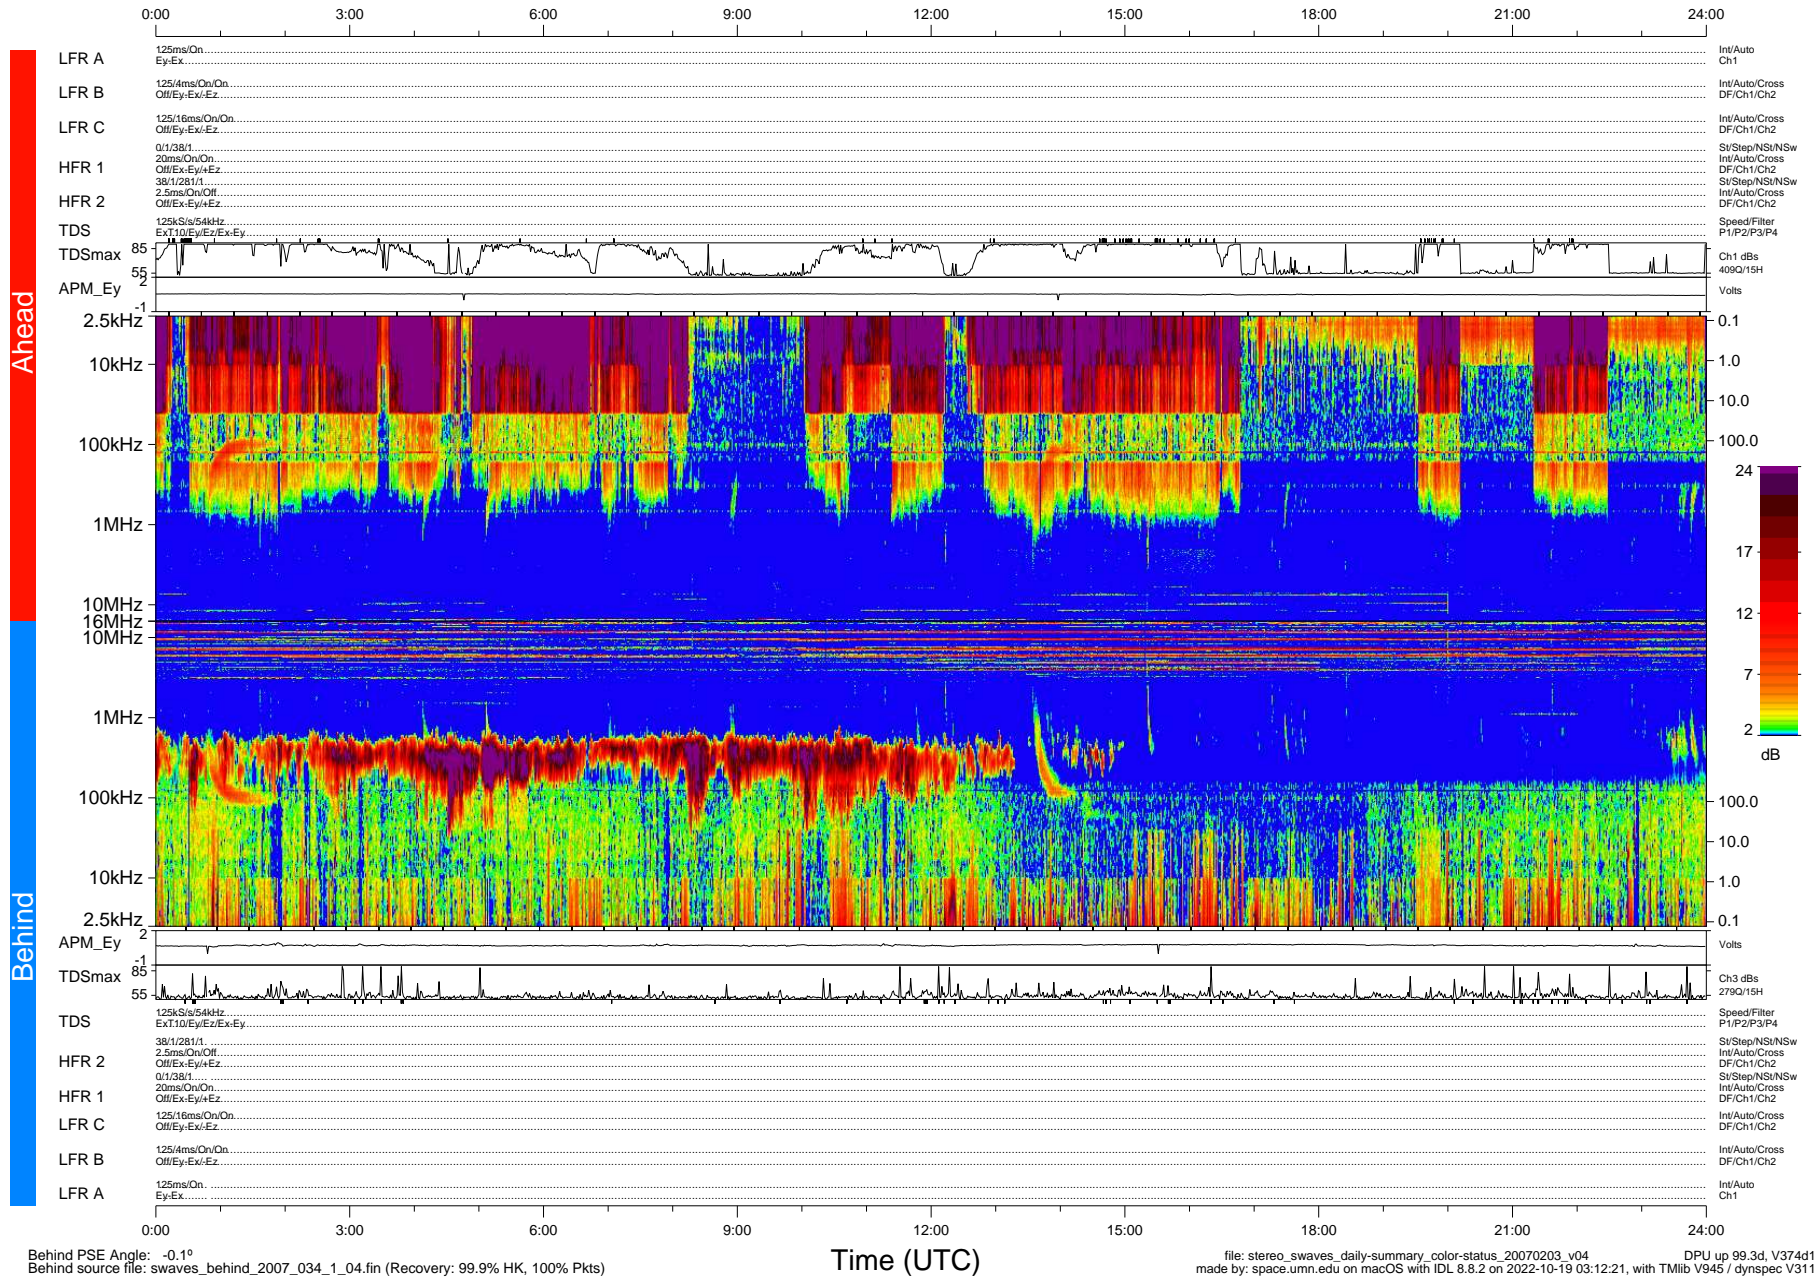

STEREO/WAVES Daily Summary - 03-Feb-2007 (DOY 034)

Ahead source file: swaves_ahead_2007_034_1_06.fin (Recovery: 99.9% HK, 120% Pkts)
Ahead PSE Angle: 0.5°

DPU up 89.2d, V374d1

Behind PSE Angle: -0.1°
Behind source file: swaves_behind_2007_034_1_04.fin (Recovery: 99.9% HK, 100% Pkts)