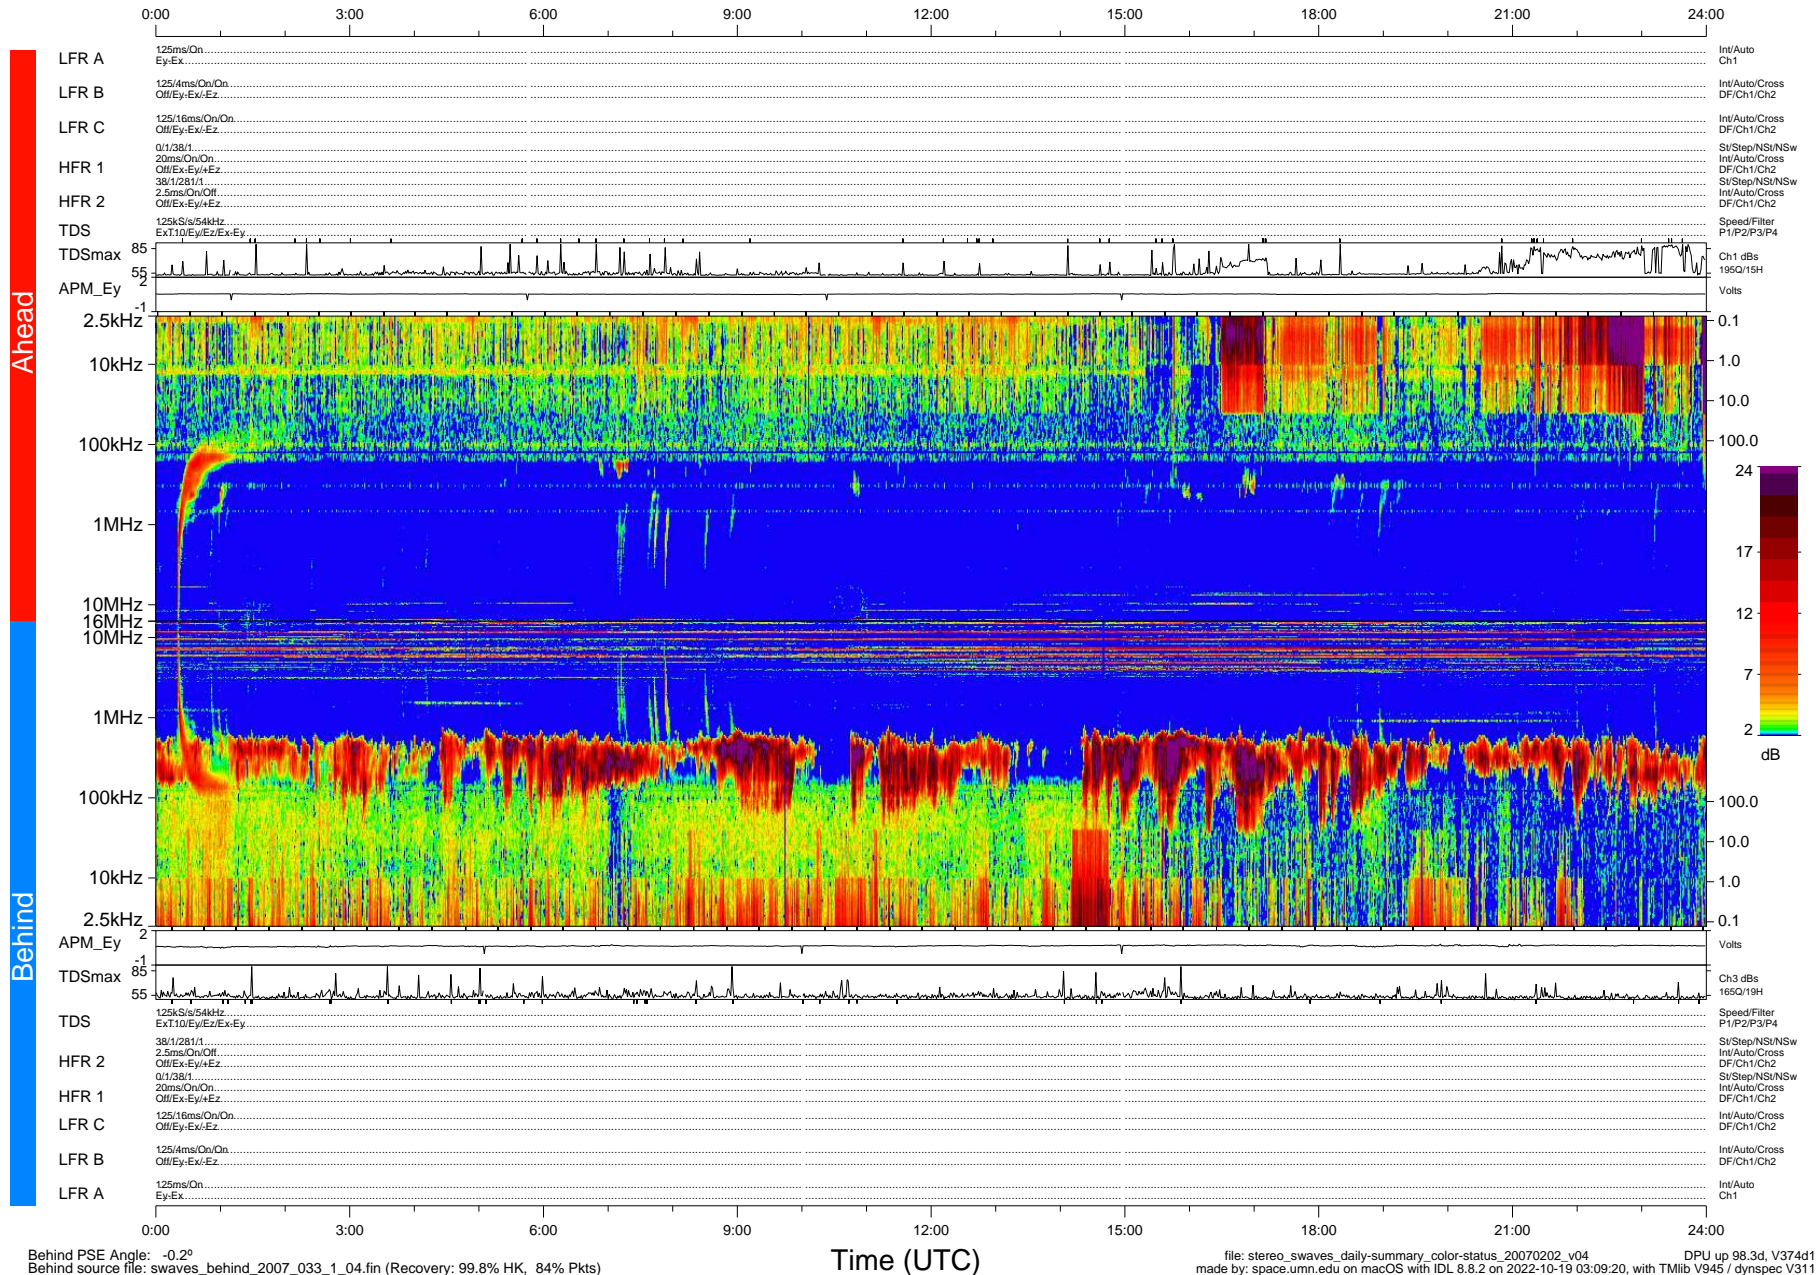

STEREO/WAVES Daily Summary - 02-Feb-2007 (DOY 033)

Ahead source file: swaves_ahead_2007_033_1_06.fin (Recovery: 99.7% HK, 88% Pkts)
Ahead PSE Angle: 0.4°

DPU up 88.2d, V374d1

Behind PSE Angle: -0.2°
Behind source file: swaves_behind_2007_033_1_04.fin (Recovery: 99.8% HK, 84% Pkts)

Time (UTC)