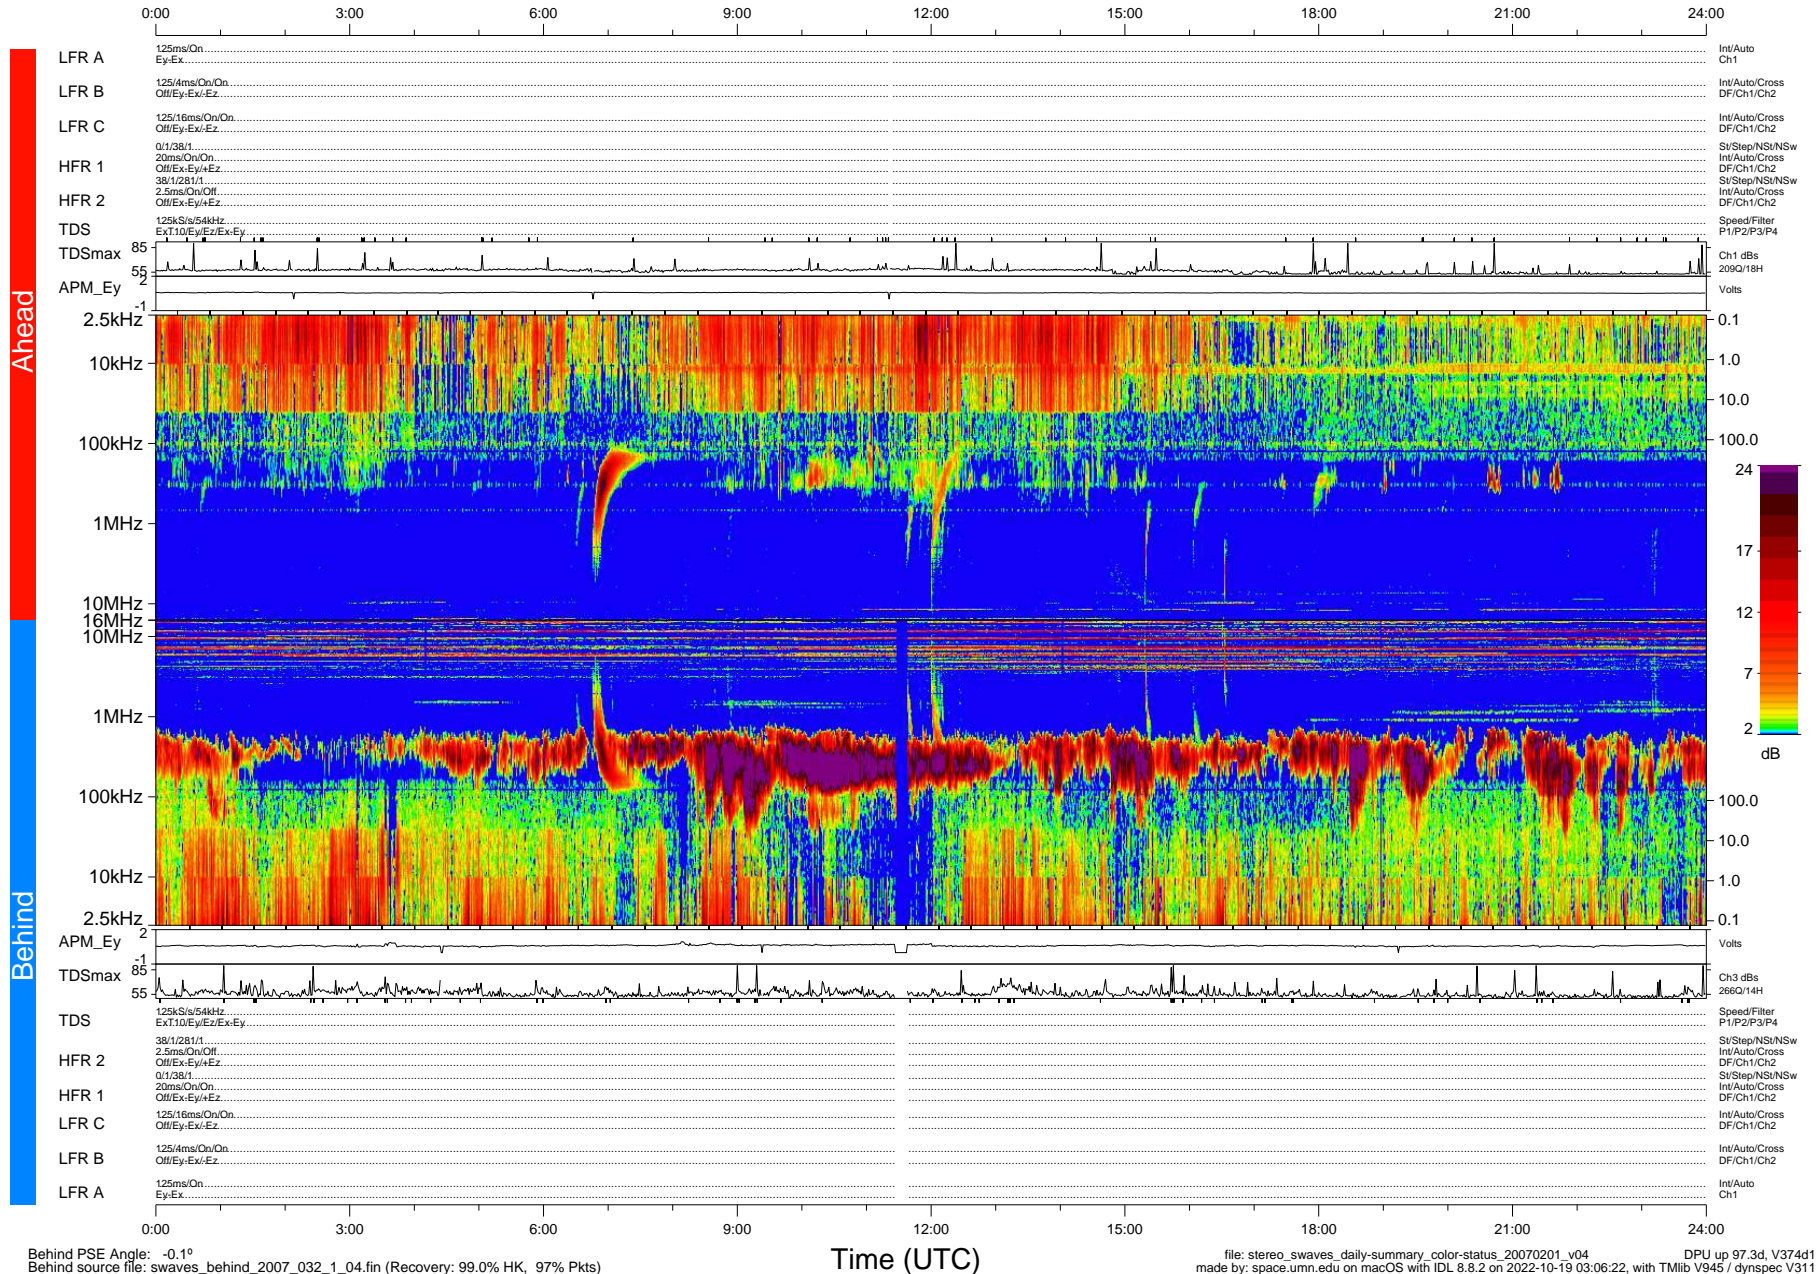

STEREO/WAVES Daily Summary - 01-Feb-2007 (DOY 032)

Ahead source file: swaves_ahead_2007_032_1_06.fin (Recovery: 99.8% HK, 90% Pkts)
Ahead PSE Angle: 0.5°

DPU up 87.2d, V374d1

Behind PSE Angle: -0.1°
Behind source file: swaves_behind_2007_032_1_04.fin (Recovery: 99.0% HK, 97% Pkts)

Time (UTC)