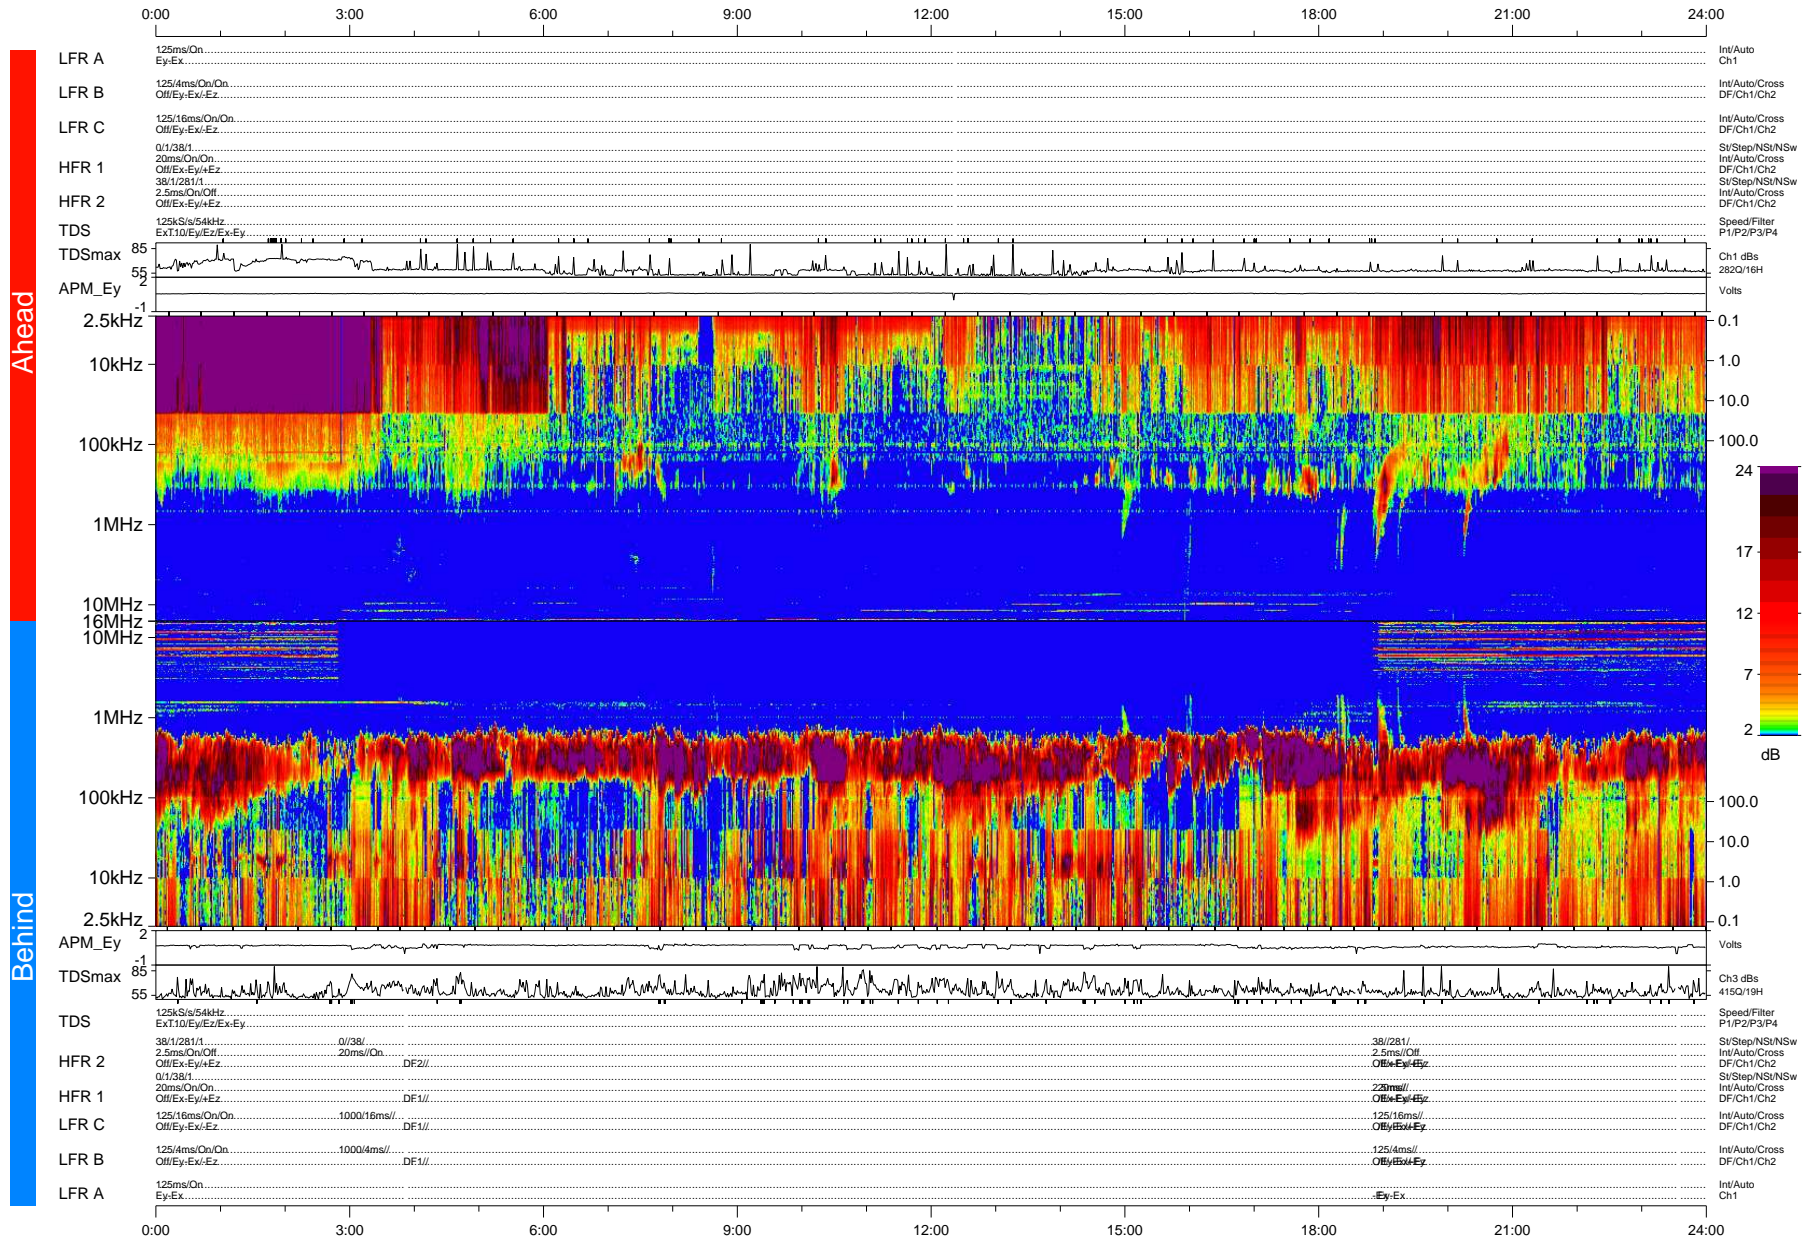

# STEREO/WAVES Daily Summary - 31-Jan-2007 (DOY 031)

Ahead source file: swaves\_ahead\_2007\_031\_1\_04.fin (Recovery: 99.9% HK, 101% Pkts)  
 Ahead PSE Angle: 0.5°

DPU up 86.2d, V374d1

Behind PSE Angle: -0.1°  
 Behind source file: swaves\_behind\_2007\_031\_1\_04.fin (Recovery: 99.7% HK, 110% Pkts)

Time (UTC)

file: stereo\_swaves\_daily-summary\_color-status\_20070131\_v04  
 made by: space.umn.edu on macOS with IDL 8.8.2 on 2022-10-19 03:03:23, with TMLib V945 / dynspec V311

DPU up 96.3d, V374d1a3