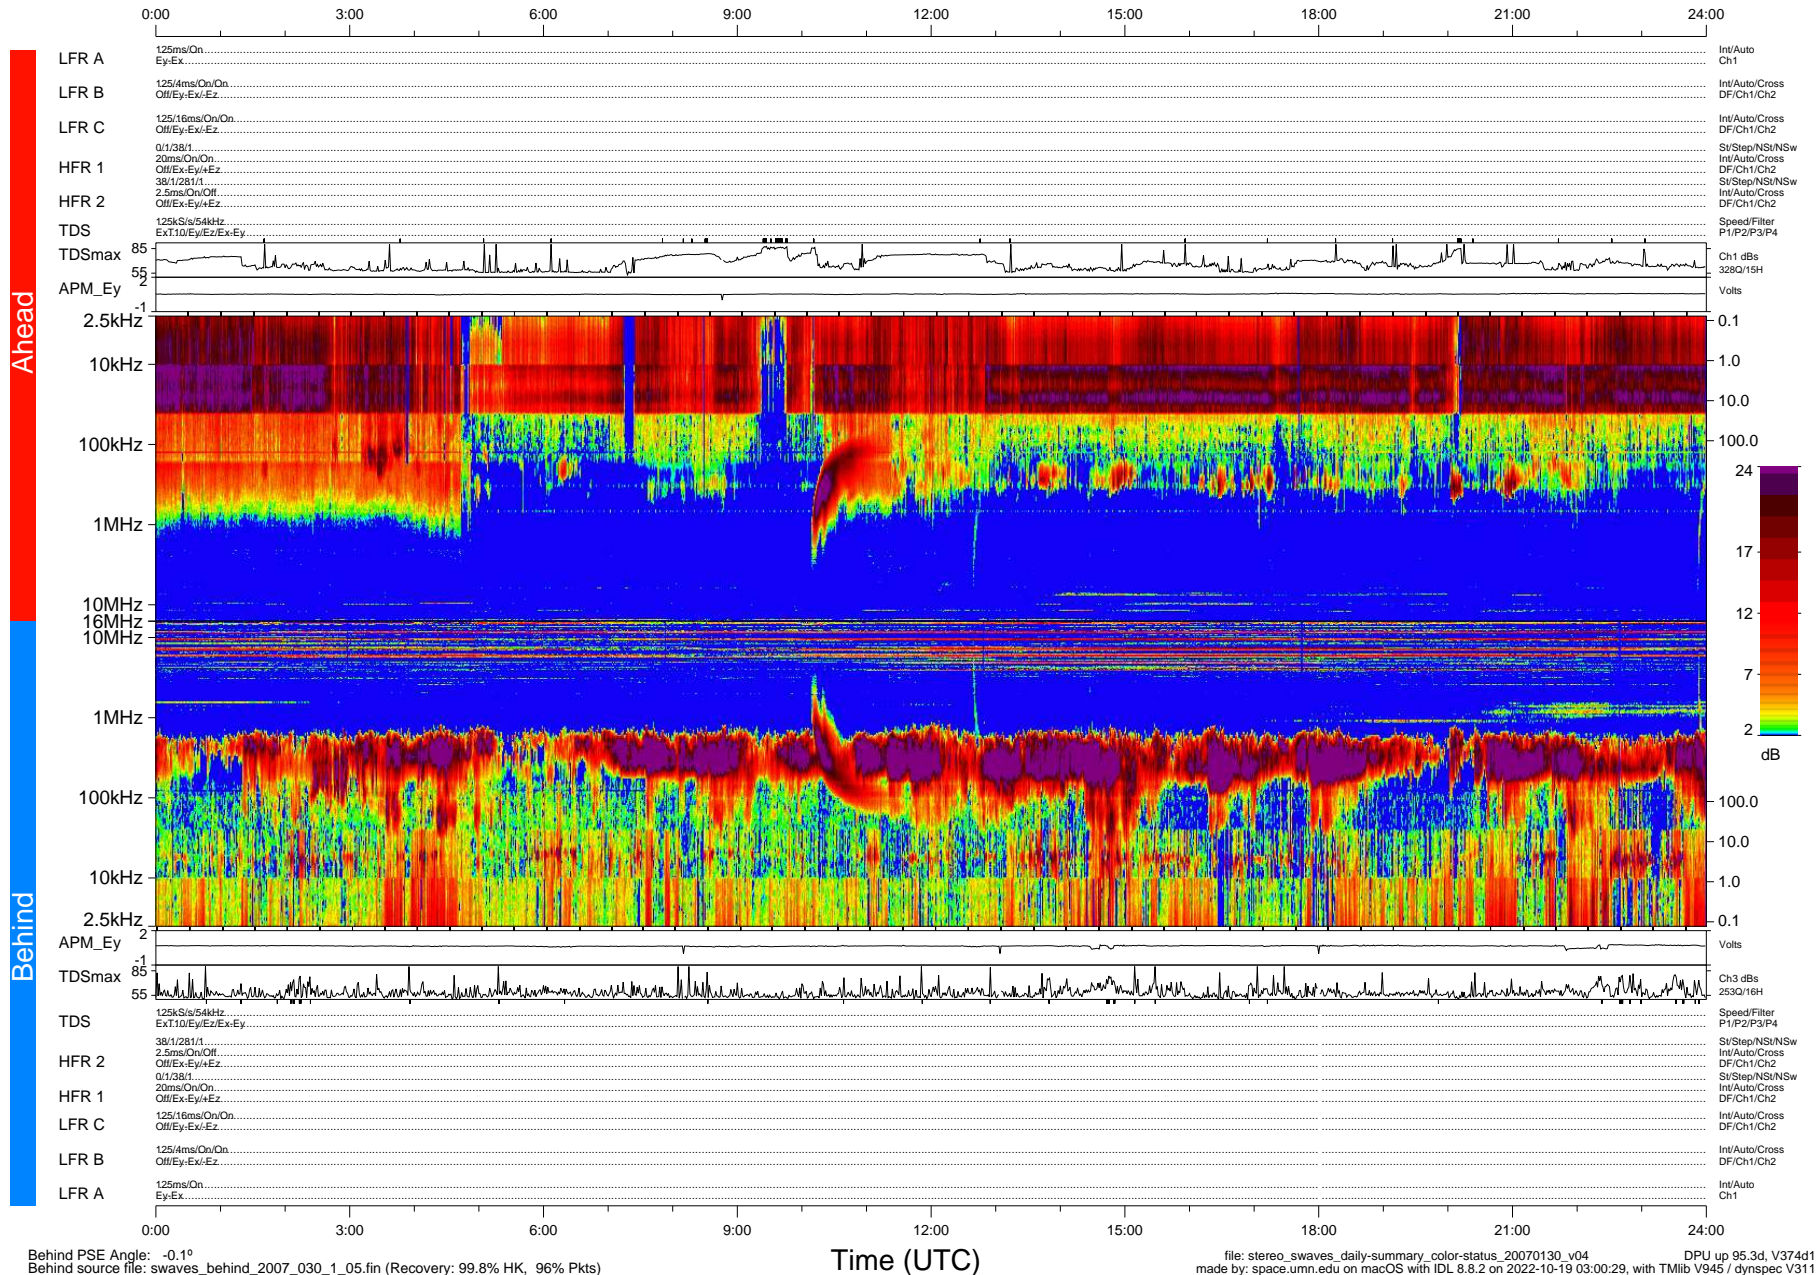

STEREO/WAVES Daily Summary - 30-Jan-2007 (DOY 030)

Ahead source file: swaves_ahead_2007_030_1_05.fin (Recovery: 99.9% HK, 107% Pkts)
Ahead PSE Angle: 0.4°

DPU up 85.2d, V374d1

Behind PSE Angle: -0.1°
Behind source file: swaves_behind_2007_030_1_05.fin (Recovery: 99.8% HK, 96% Pkts)

Time (UTC)