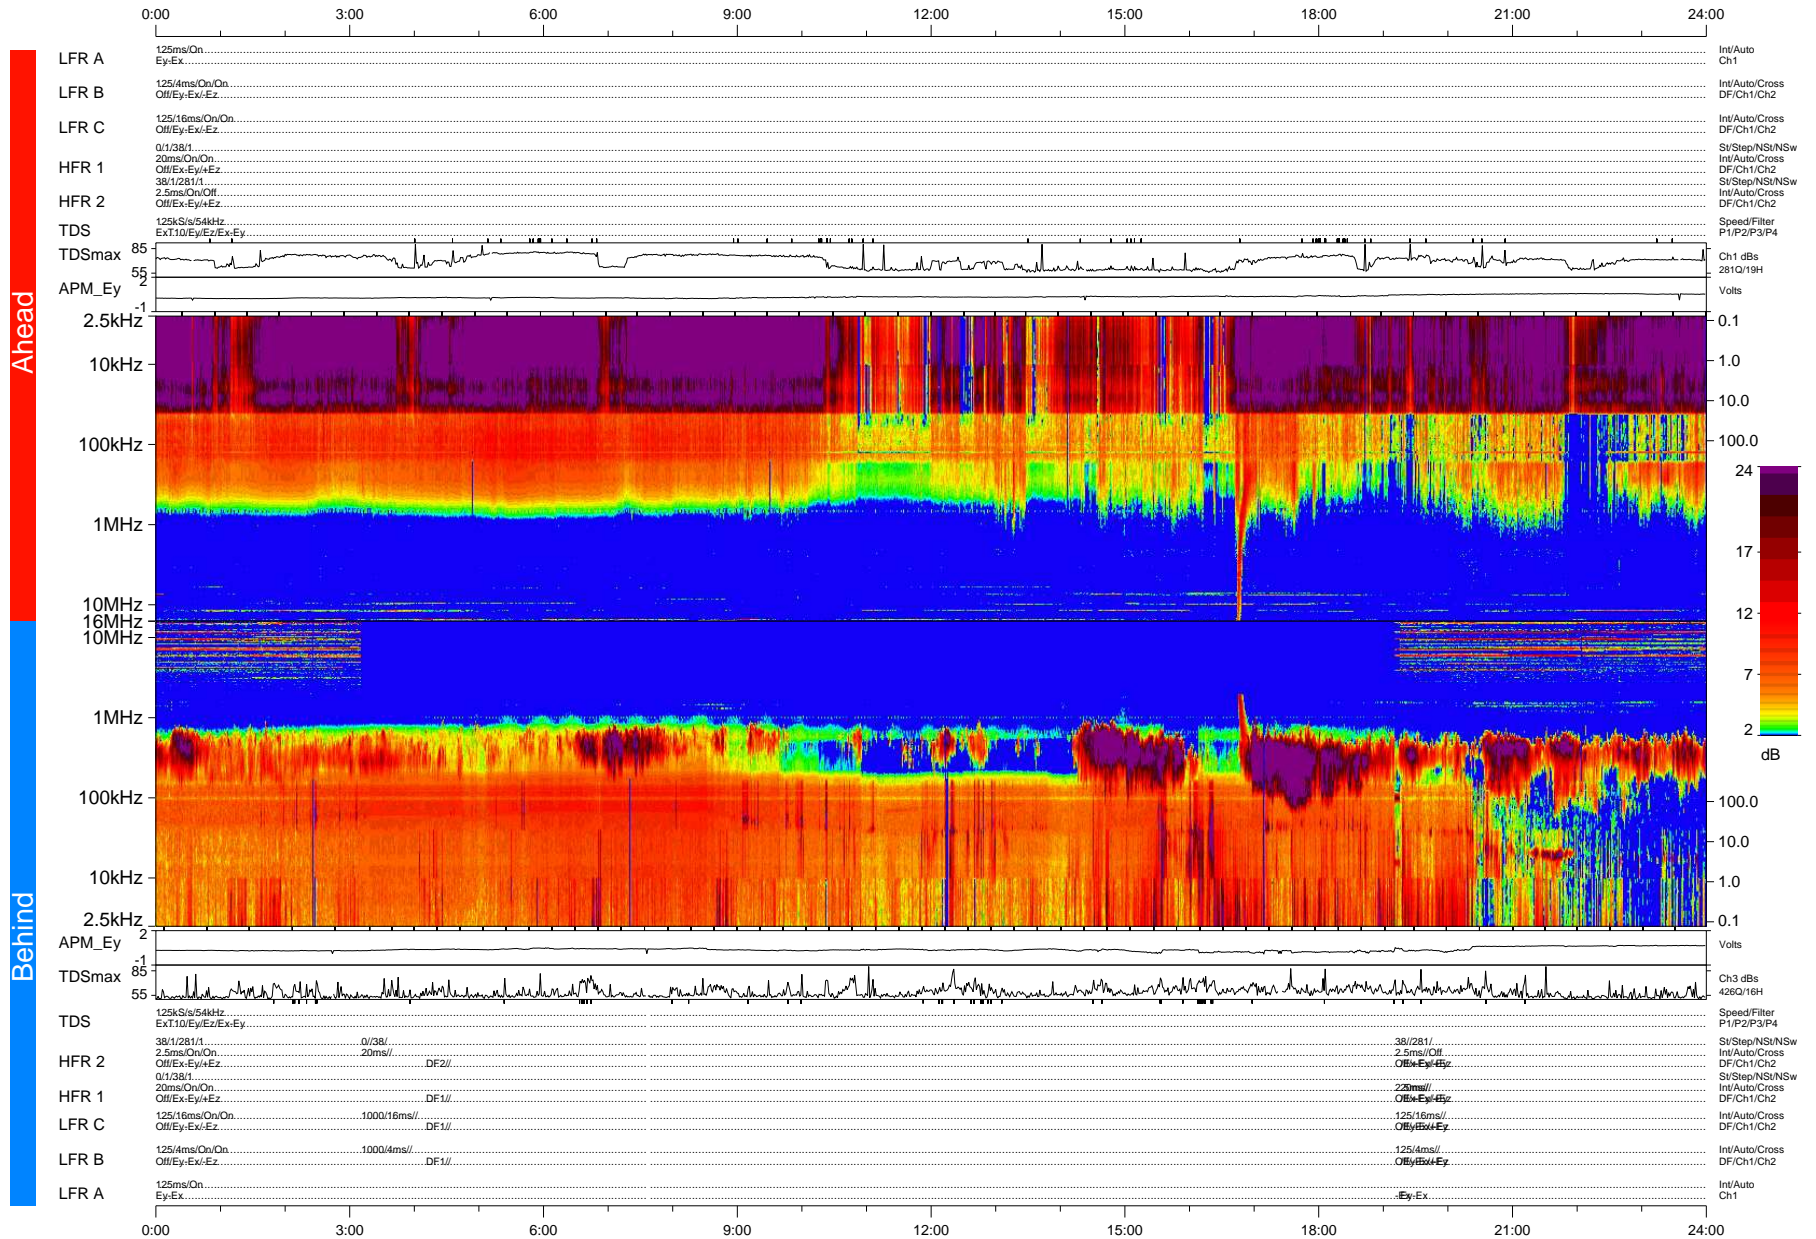

STEREO/WAVES Daily Summary - 29-Jan-2007 (DOY 029)

Ahead source file: swaves_ahead_2007_029_1_05.fin (Recovery: 99.7% HK, 101% Pkts)
 Ahead PSE Angle: 0.4°

DPU up 84.2d, V374d1

Behind PSE Angle: -0.1°
 Behind source file: swaves_behind_2007_029_1_05.fin (Recovery: 99.8% HK, 112% Pkts)

Time (UTC)

file: stereo_swaves_daily-summary_color-status_20070129_v04
 made by: space.umn.edu on macOS with IDL 8.8.2 on 2022-10-19 02:57:29, with Tmlib V945 / dynspec V311

DPU up 94.3d, V374d1a3