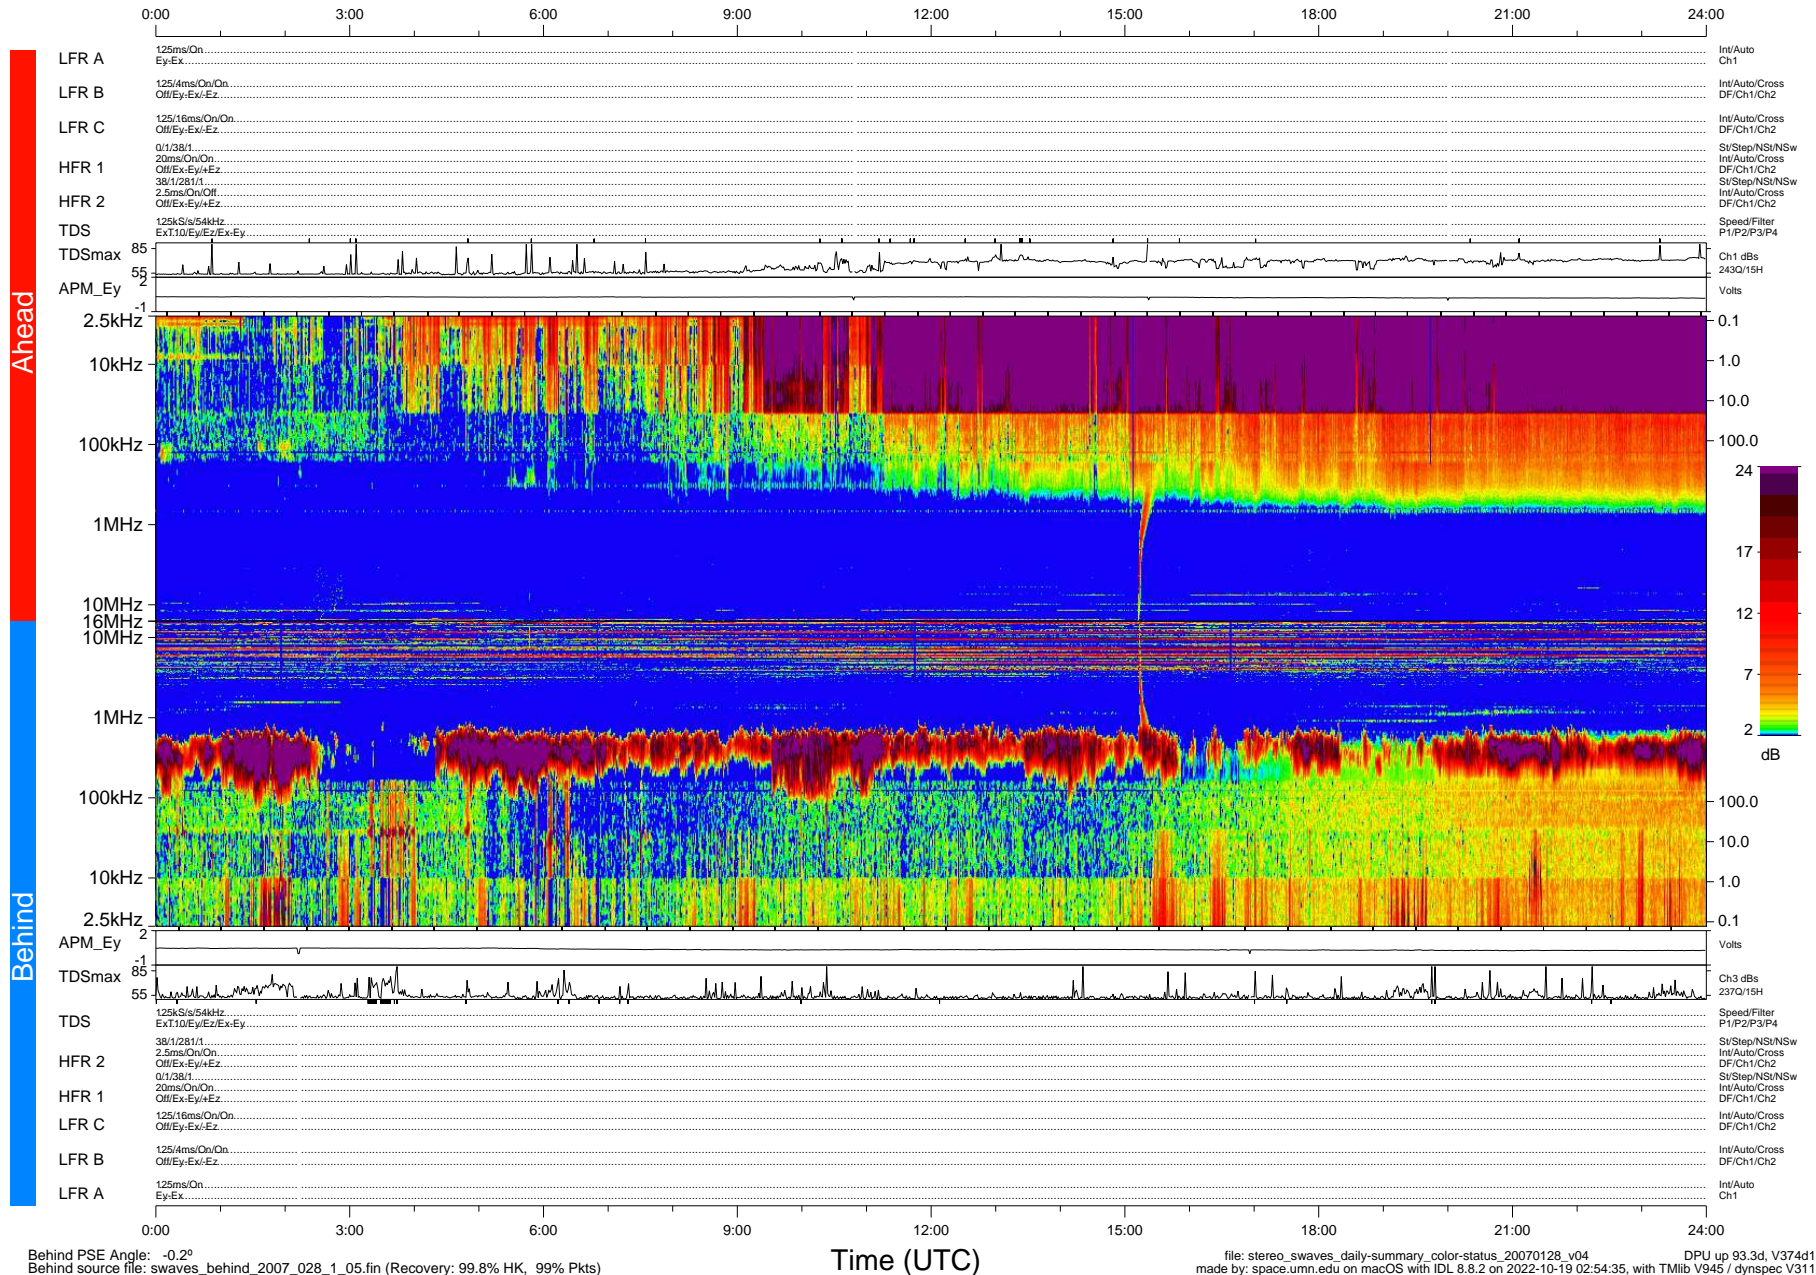

STEREO/WAVES Daily Summary - 28-Jan-2007 (DOY 028)

Ahead source file: swaves_ahead_2007_028_1_07.fin (Recovery: 99.8% HK, 95% Pkts)
 Ahead PSE Angle: 0.4°

DPU up 83.2d, V374d1

Behind PSE Angle: -0.2°
 Behind source file: swaves_behind_2007_028_1_05.fin (Recovery: 99.8% HK, 99% Pkts)

Time (UTC)

file: stereo_swaves_daily-summary_color-status_20070128_v04
 made by: space.umn.edu on macOS with IDL 8.8.2 on 2022-10-19 02:54:35, with TMLib V945 / dynspec V311

DPU up 93.3d, V374d1