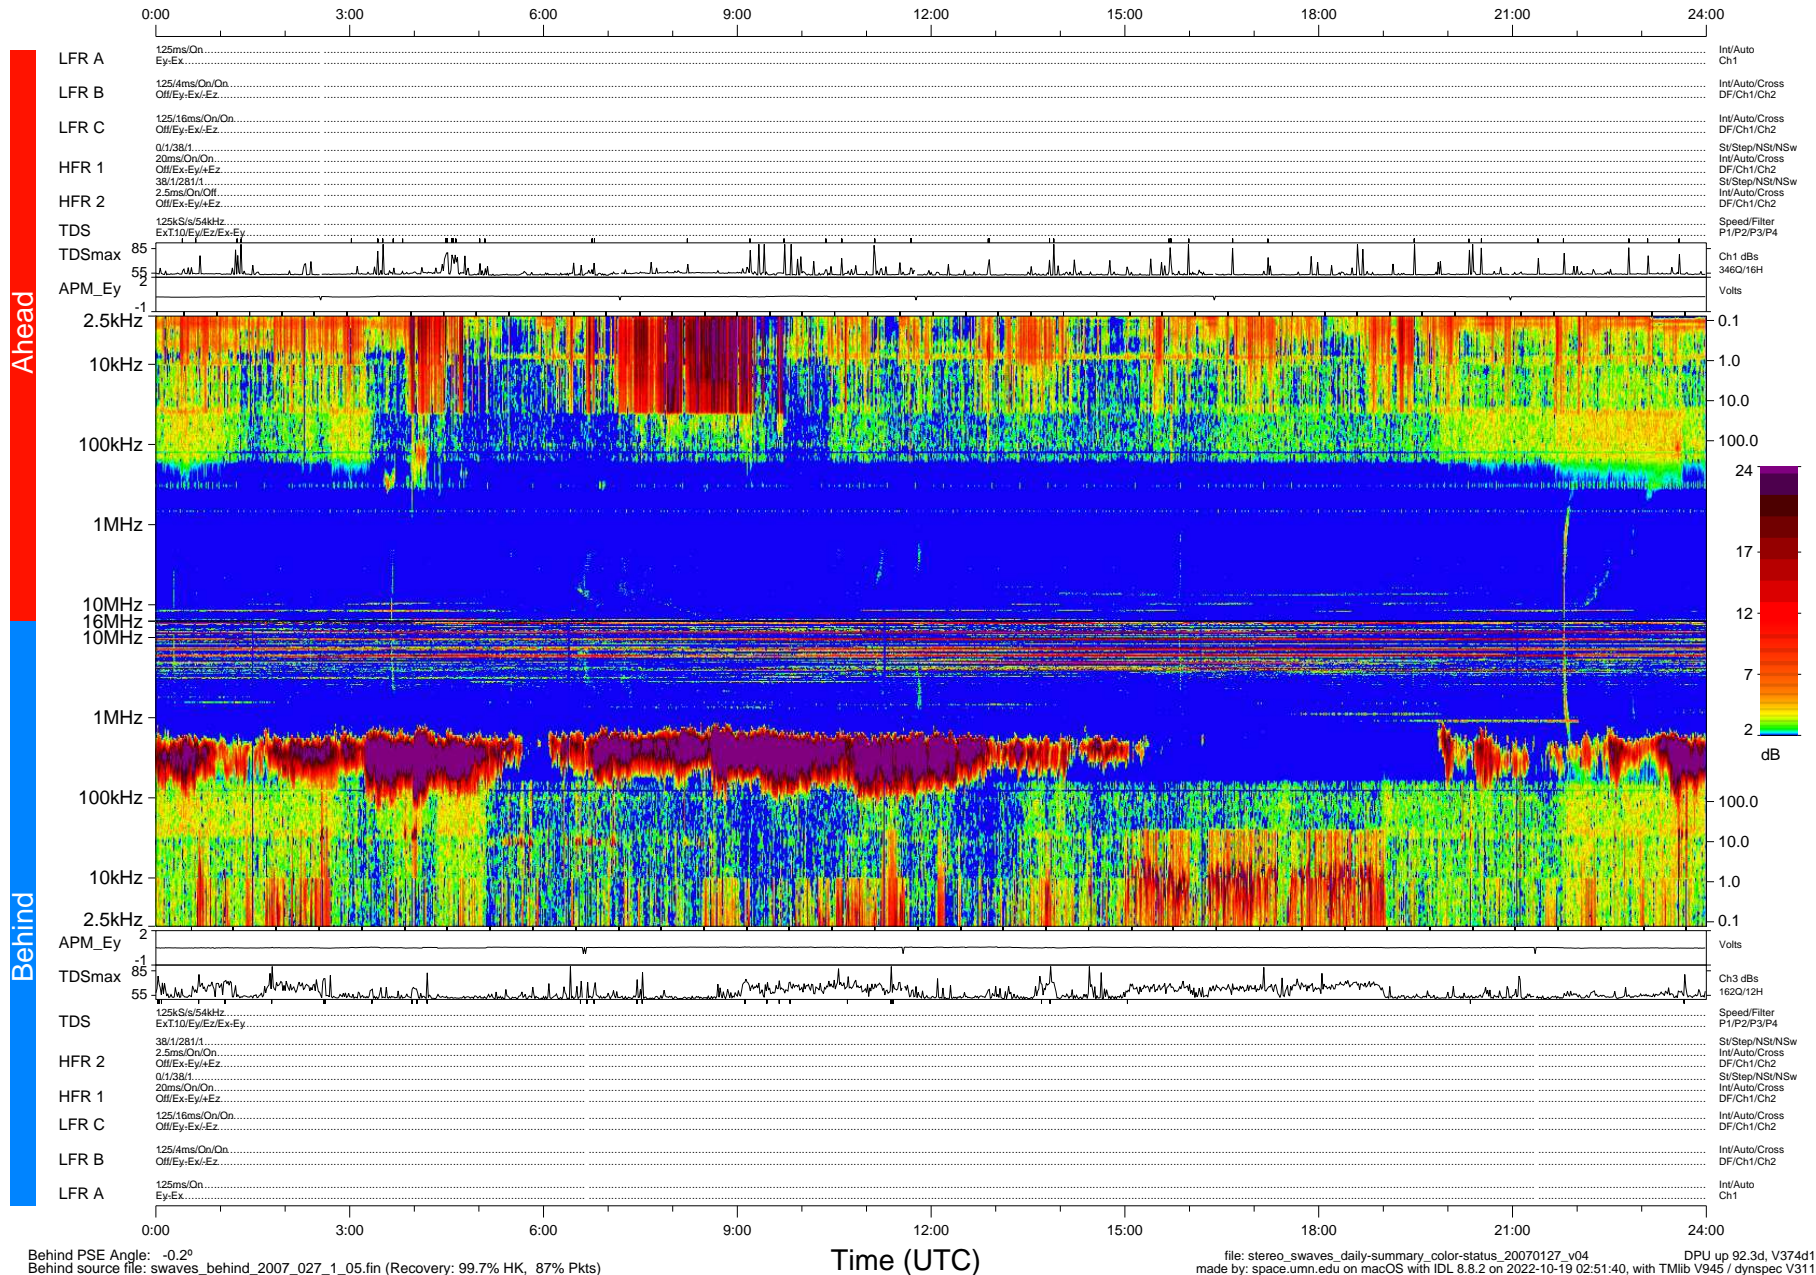

STEREO/WAVES Daily Summary - 27-Jan-2007 (DOY 027)

Ahead source file: swaves_ahead_2007_027_1_07.fin (Recovery: 99.7% HK, 110% Pkts)
Ahead PSE Angle: 0.4°

DPU up 82.2d, V374d1

Behind PSE Angle: -0.2°
Behind source file: swaves_behind_2007_027_1_05.fin (Recovery: 99.7% HK, 87% Pkts)