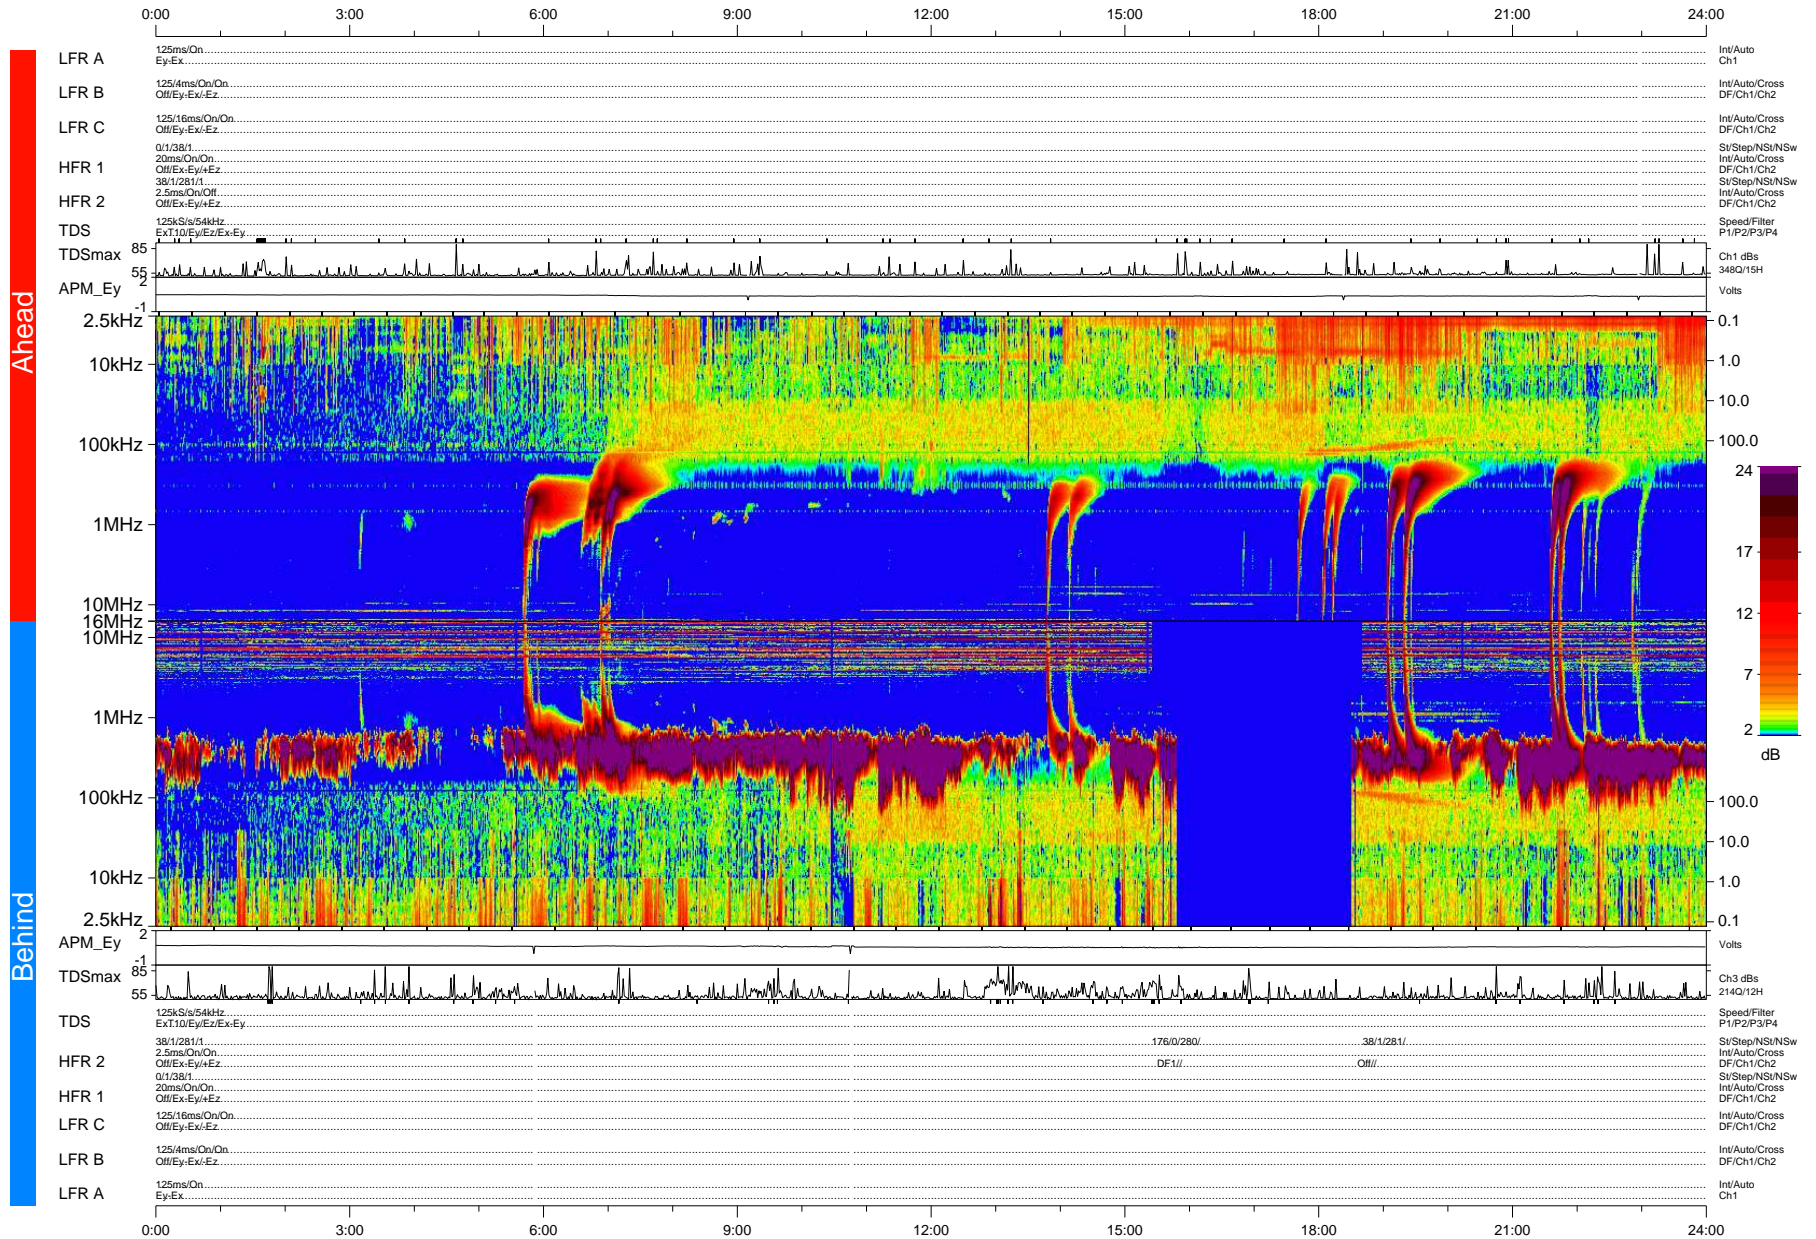

# STEREO/WAVES Daily Summary - 25-Jan-2007 (DOY 025)

Ahead source file: swaves\_ahead\_2007\_025\_1\_07.fin (Recovery: 99.8% HK, 110% Pkts)  
 Ahead PSE Angle: 0.4°

DPU up 80.2d, V374d1

Behind PSE Angle: -0.1°  
 Behind source file: swaves\_behind\_2007\_025\_1\_04.fin (Recovery: 99.9% HK, 94% Pkts)

Time (UTC)

file: stereo\_swaves\_daily-summary\_color-status\_20070125\_v04 DPU up 90.3d, V374d1a6  
 made by: space.umn.edu on macOS with IDL 8.8.2 on 2022-10-19 02:45:47, with Tmlib V945 / dynspec V311