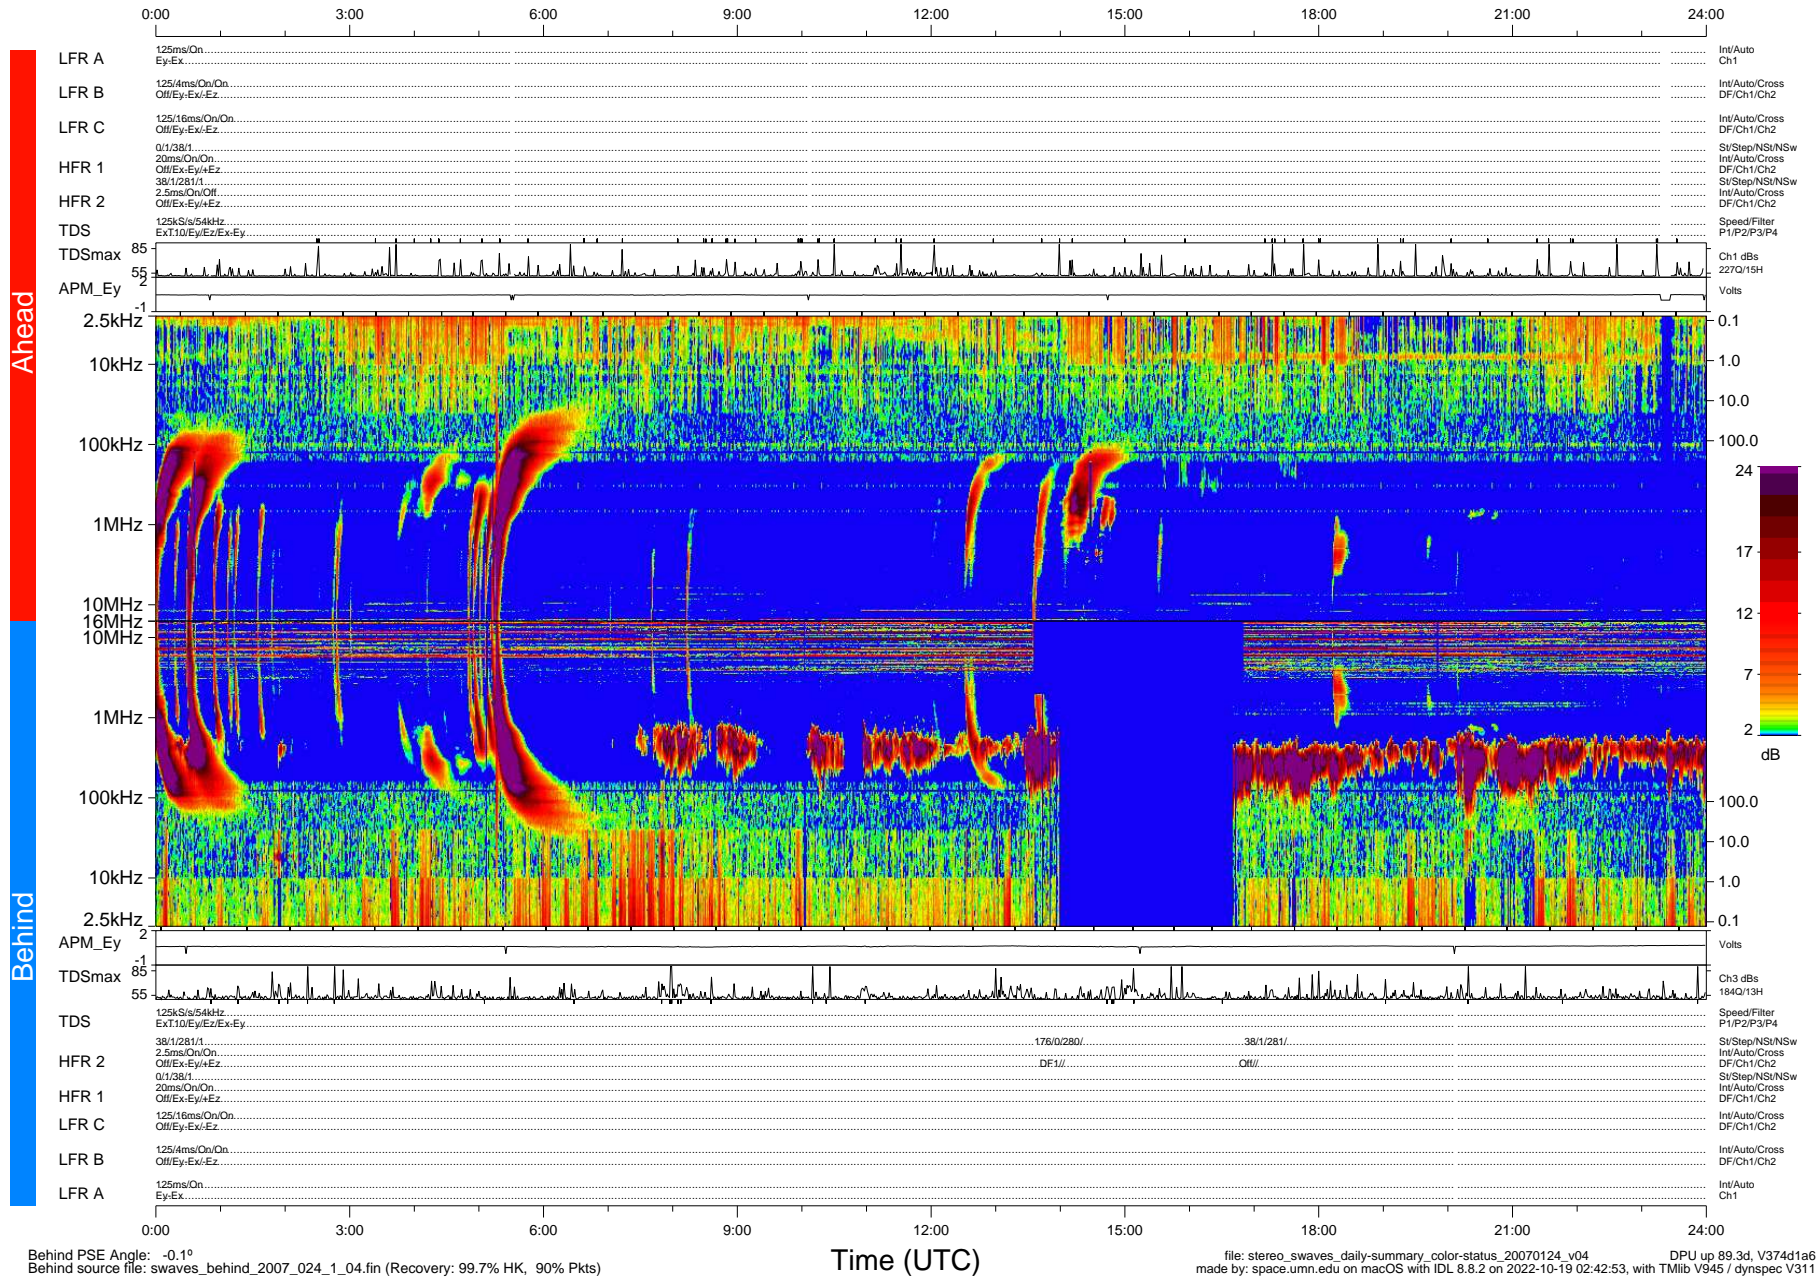

STEREO/WAVES Daily Summary - 24-Jan-2007 (DOY 024)

Ahead source file: swaves_ahead_2007_024_1_06.fin (Recovery: 99.0% HK, 92% Pkts)
Ahead PSE Angle: 0.4°

DPU up 79.2d, V374d1

Behind PSE Angle: -0.1°
Behind source file: swaves_behind_2007_024_1_04.fin (Recovery: 99.7% HK, 90% Pkts)