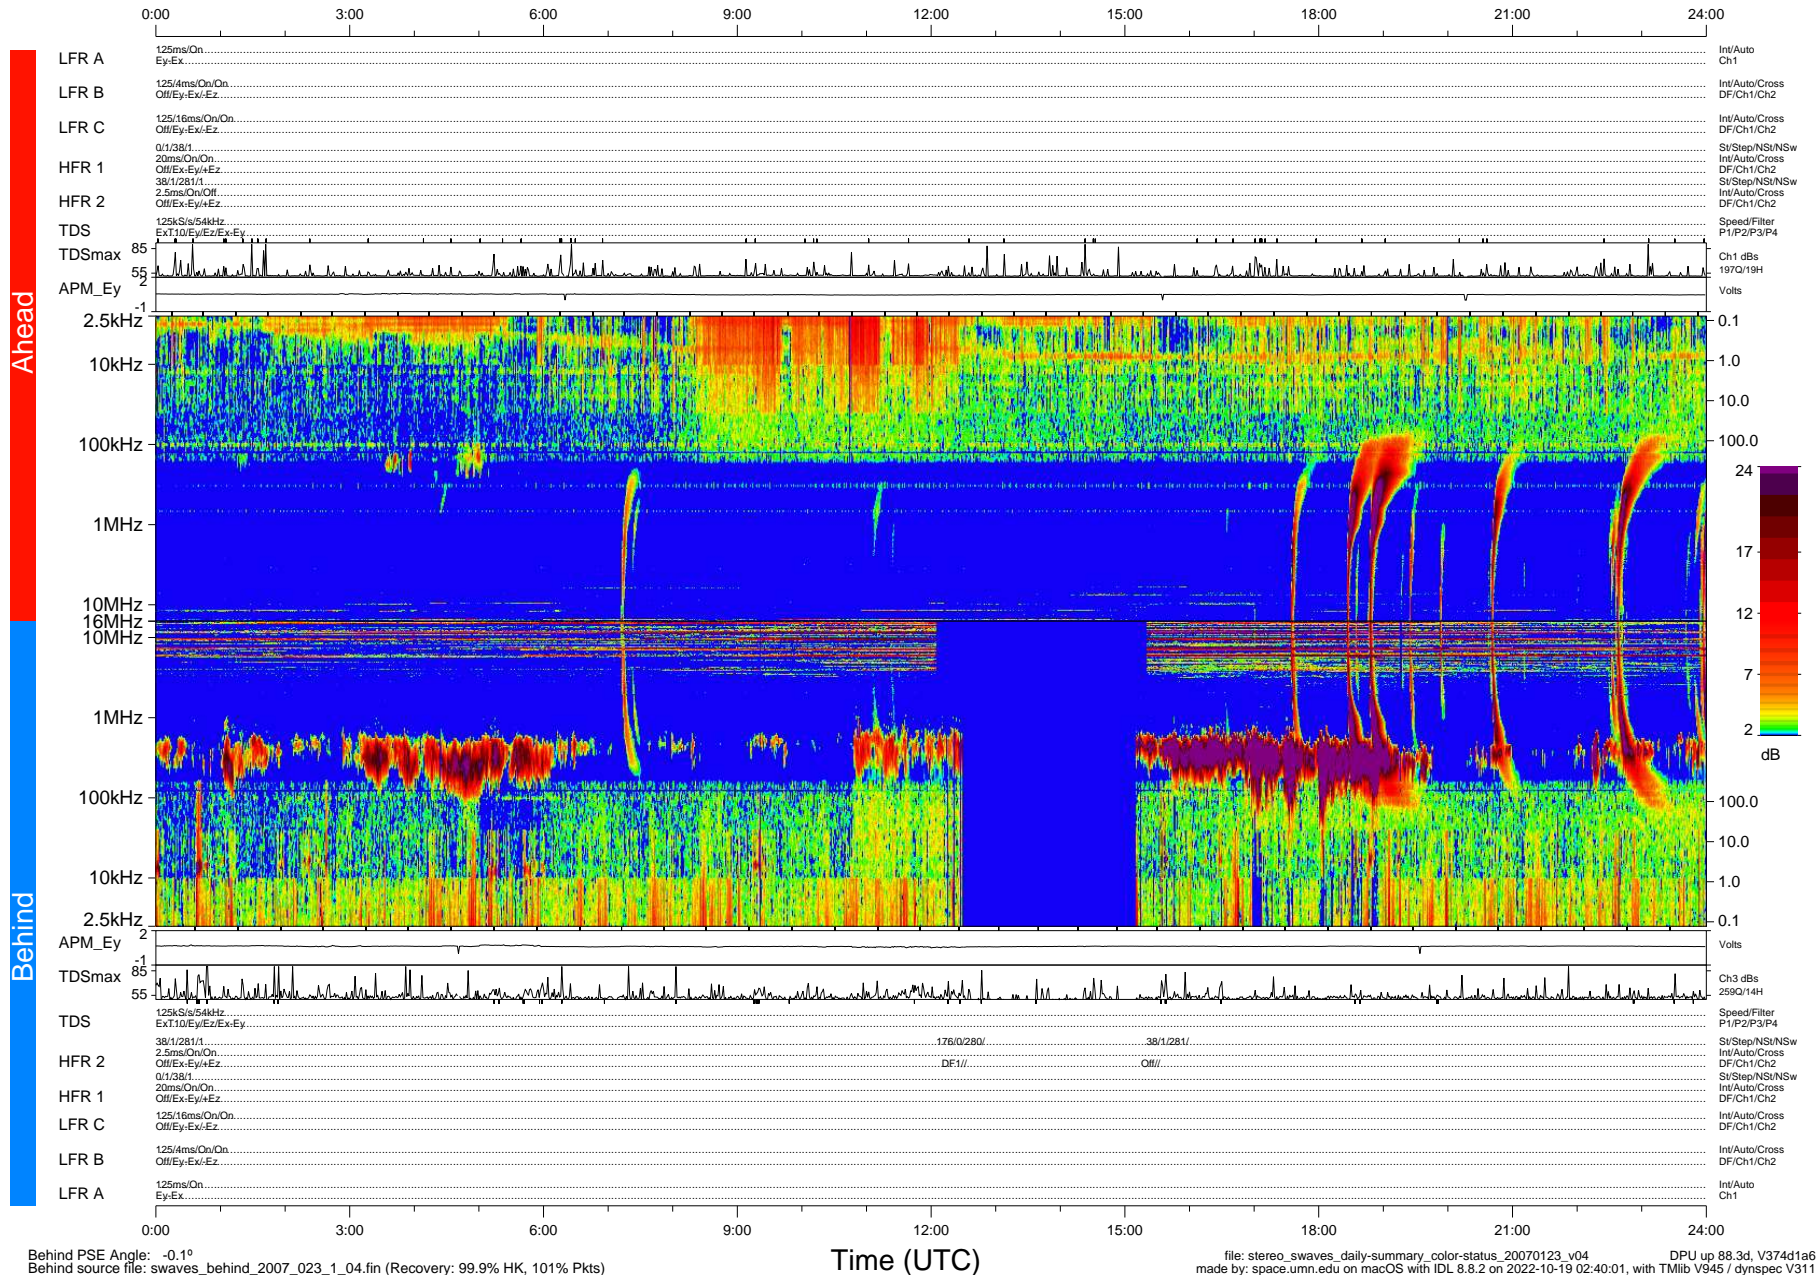

STEREO/WAVES Daily Summary - 23-Jan-2007 (DOY 023)

Ahead source file: swaves_ahead_2007_023_1_06.fin (Recovery: 99.7% HK, 88% Pkts)
Ahead PSE Angle: 0.3°

DPU up 78.2d, V374d1

Behind PSE Angle: -0.1°
Behind source file: swaves_behind_2007_023_1_04.fin (Recovery: 99.9% HK, 101% Pkts)

Time (UTC)