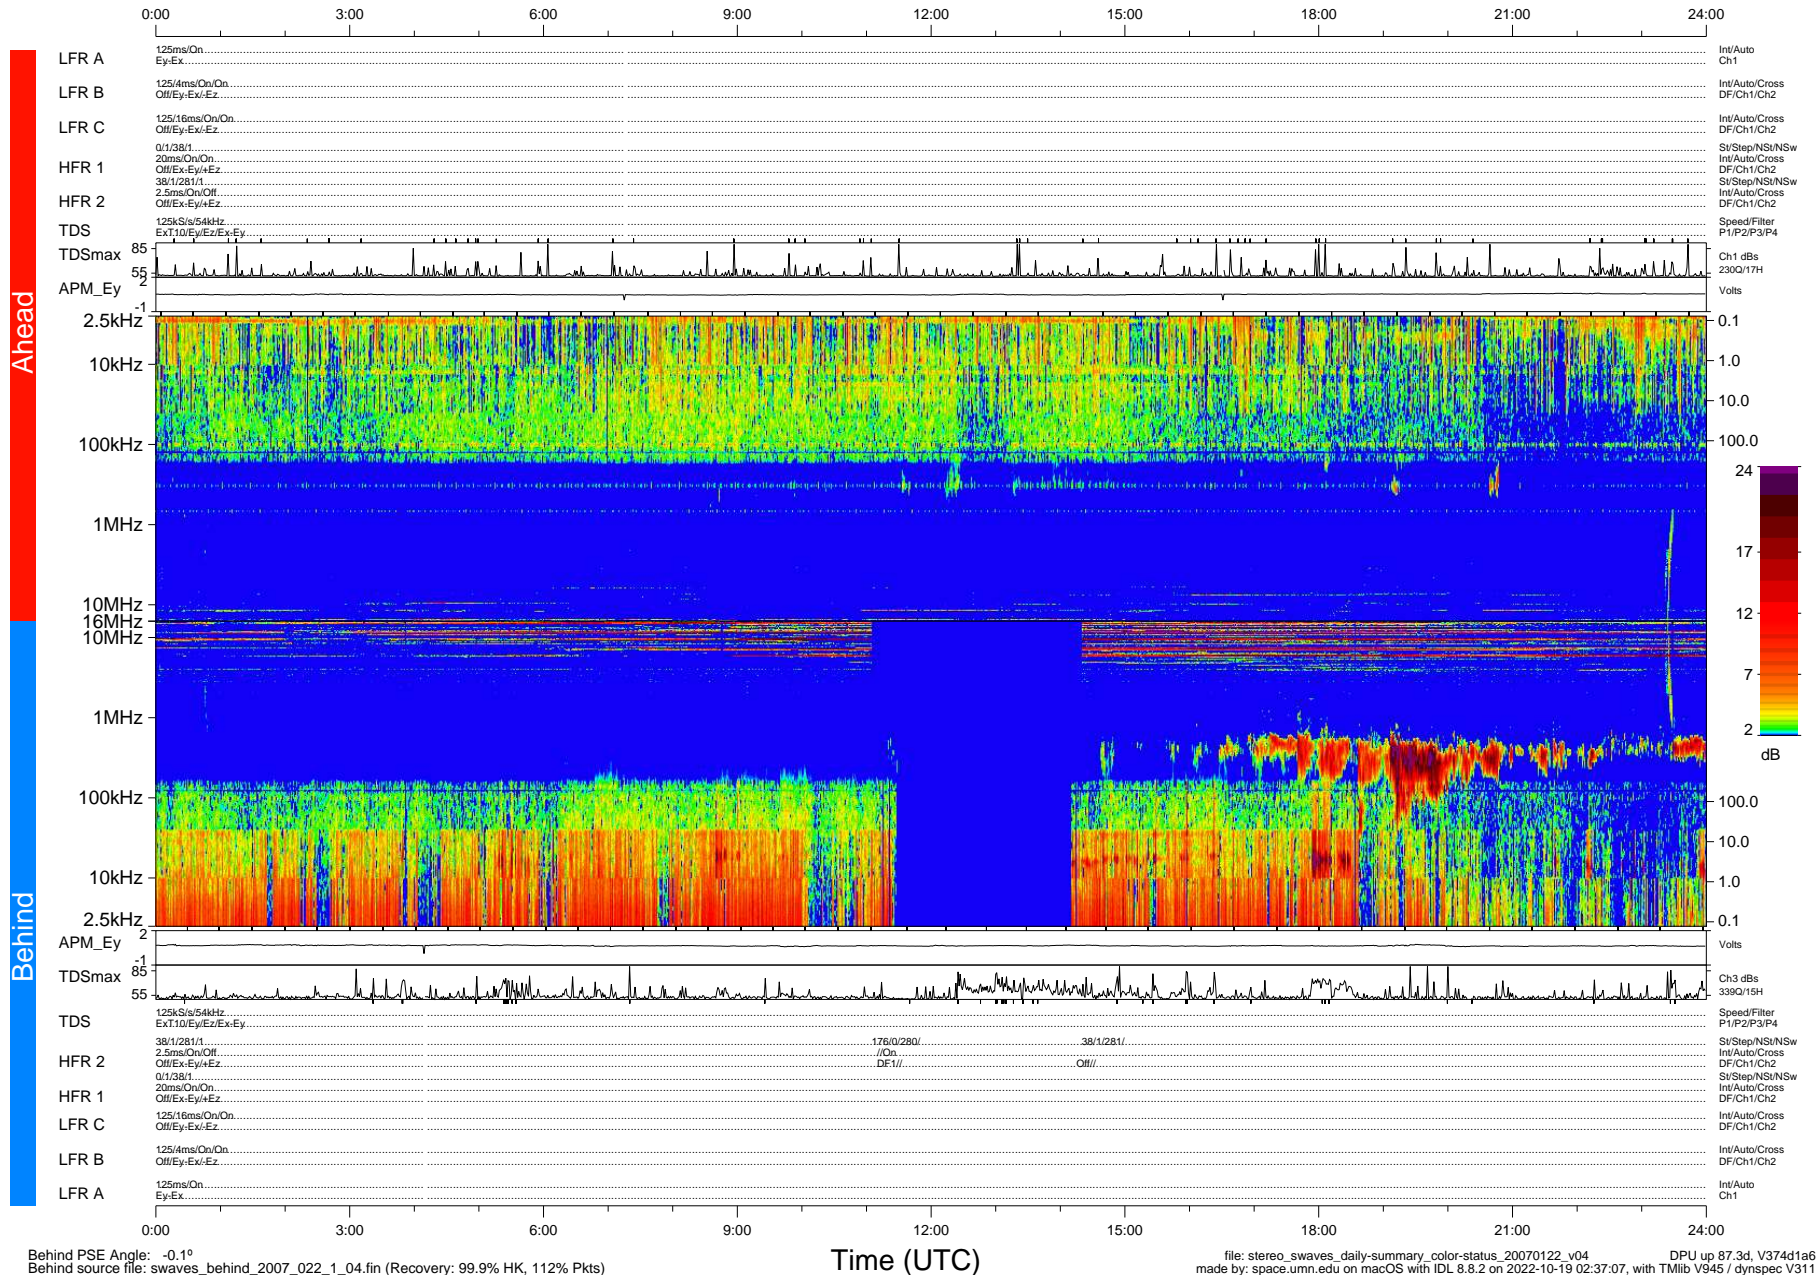

STEREO/WAVES Daily Summary - 22-Jan-2007 (DOY 022)

Ahead source file: swaves_ahead_2007_022_1_05.fin (Recovery: 99.9% HK, 93% Pkts)
Ahead PSE Angle: 0.3°

DPU up 77.2d, V374d1

Behind PSE Angle: -0.1°
Behind source file: swaves_behind_2007_022_1_04.fin (Recovery: 99.9% HK, 112% Pkts)