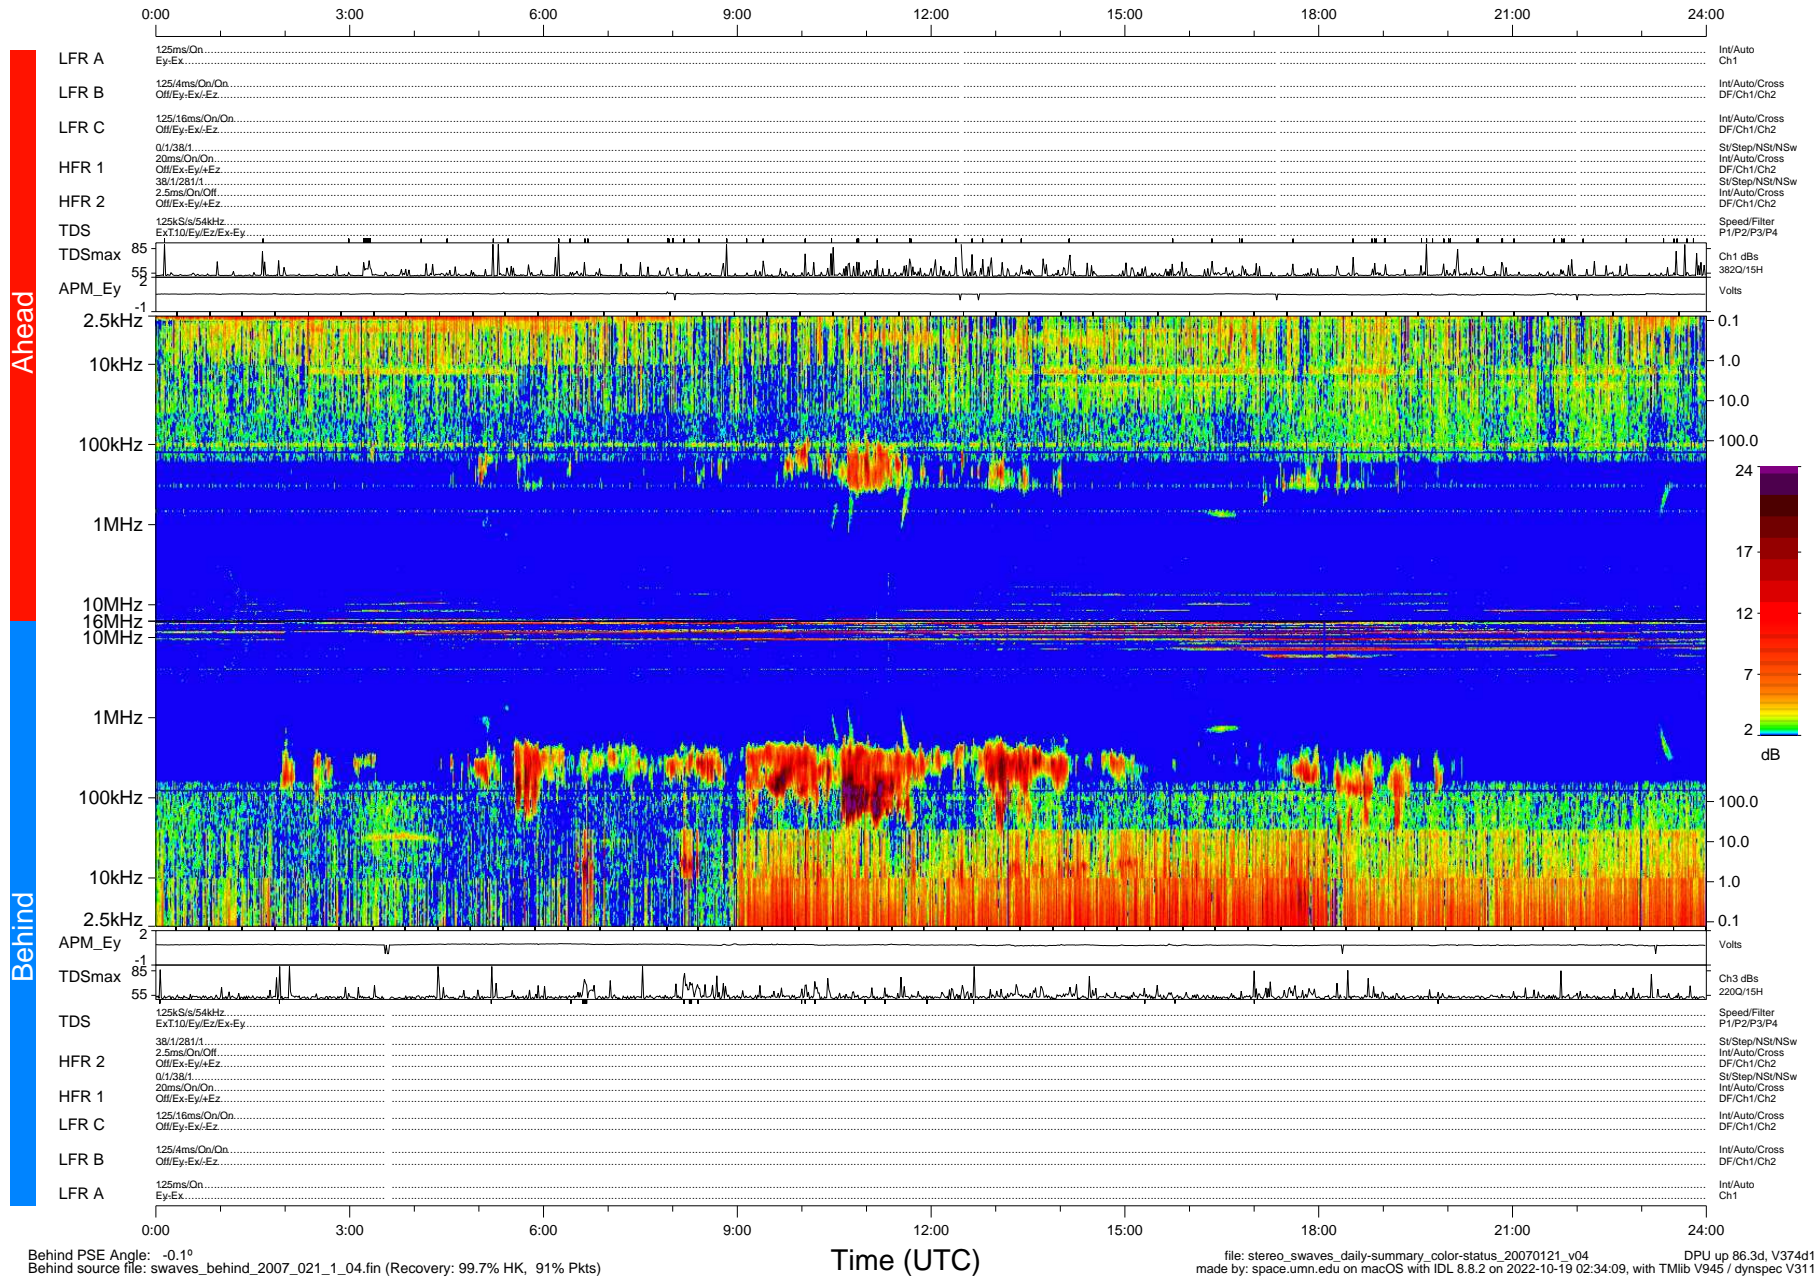

STEREO/WAVES Daily Summary - 21-Jan-2007 (DOY 021)

Ahead source file: swaves_ahead_2007_021_1_05.fin (Recovery: 99.7% HK, 116% Pkts)
Ahead PSE Angle: 0.3°

DPU up 76.2d, V374d1

Behind PSE Angle: -0.1°
Behind source file: swaves_behind_2007_021_1_04.fin (Recovery: 99.7% HK, 91% Pkts)