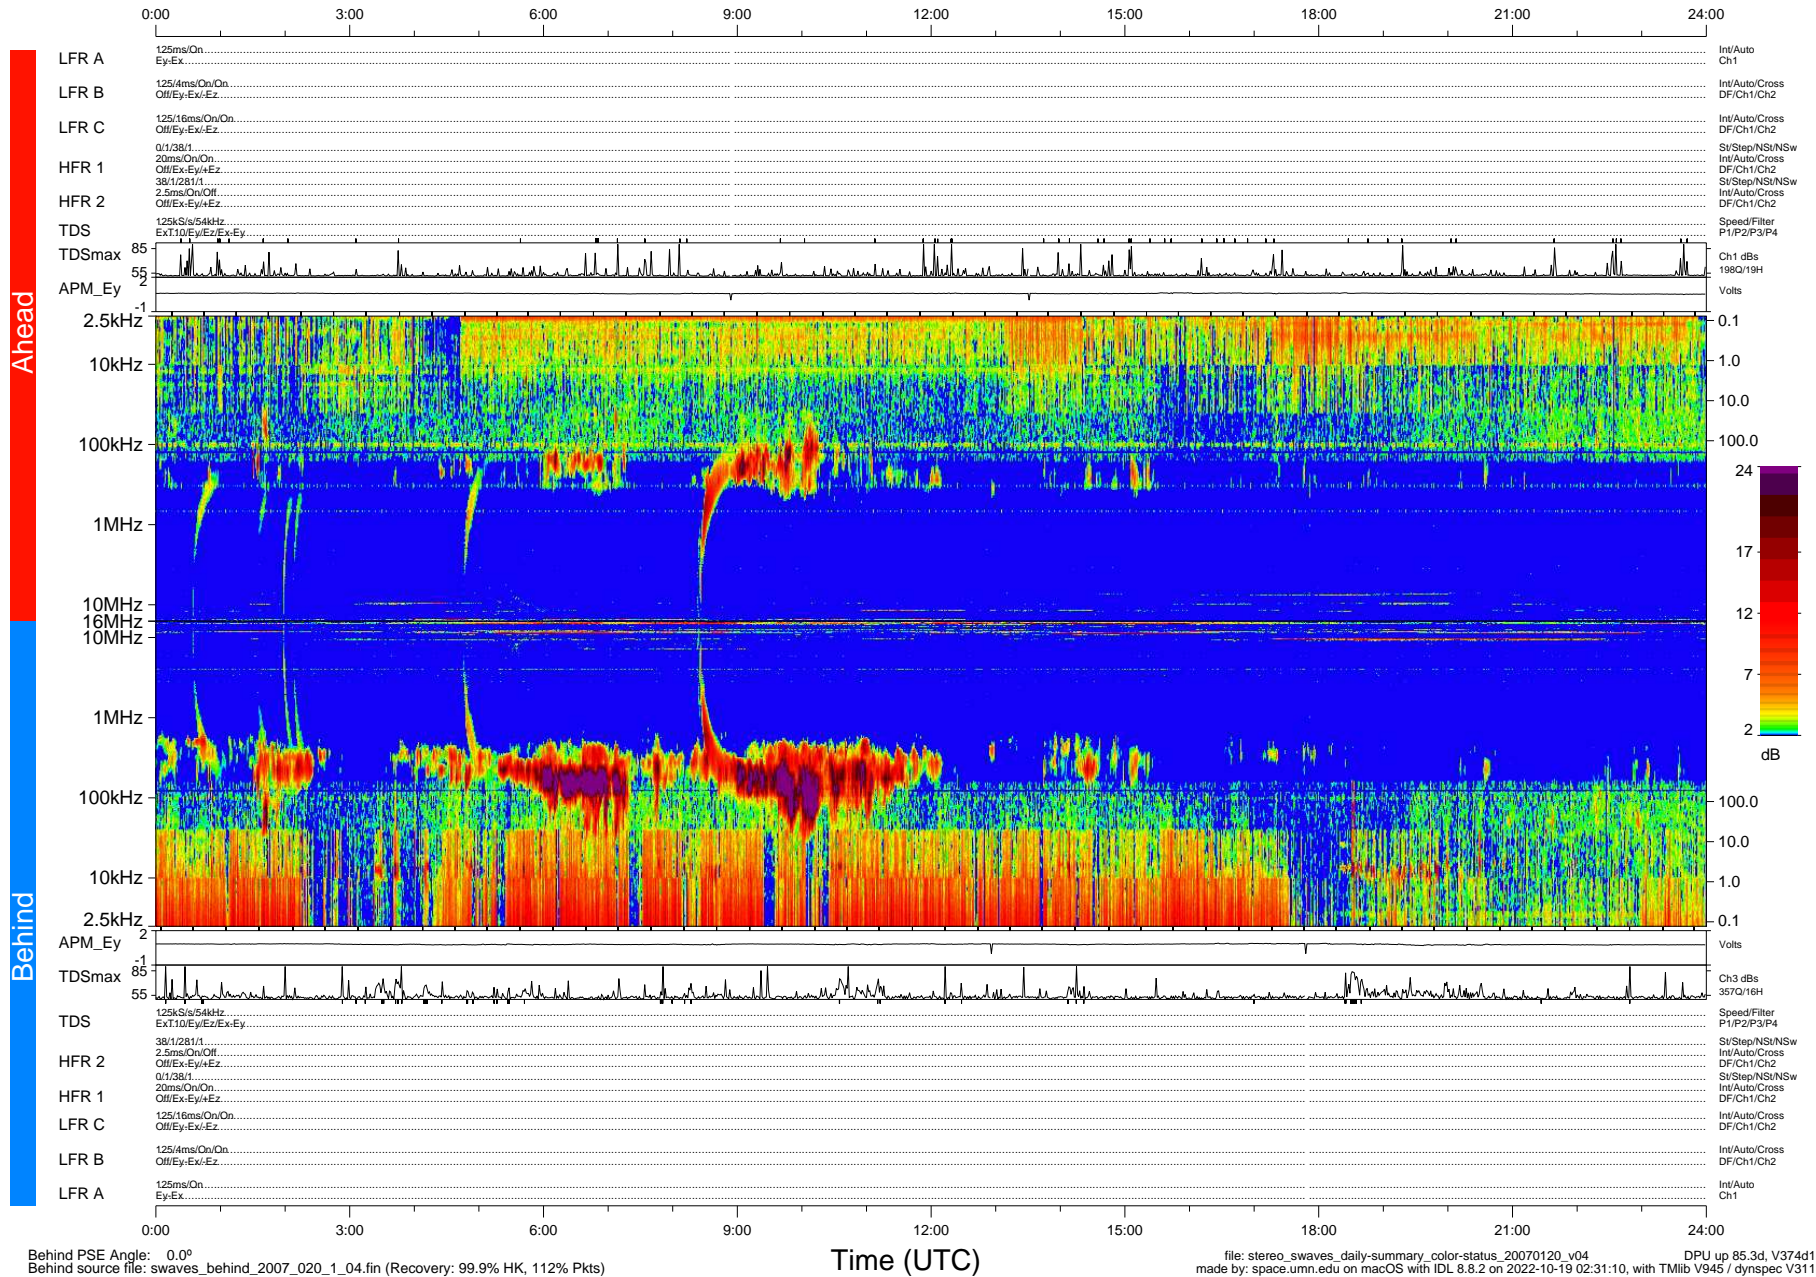

STEREO/WAVES Daily Summary - 20-Jan-2007 (DOY 020)

Ahead source file: swaves_ahead_2007_020_1_04.fin (Recovery: 99.9% HK, 89% Pkts)
Ahead PSE Angle: 0.4°

DPU up 75.2d, V374d1

Behind PSE Angle: 0.0°
Behind source file: swaves_behind_2007_020_1_04.fin (Recovery: 99.9% HK, 112% Pkts)

Time (UTC)