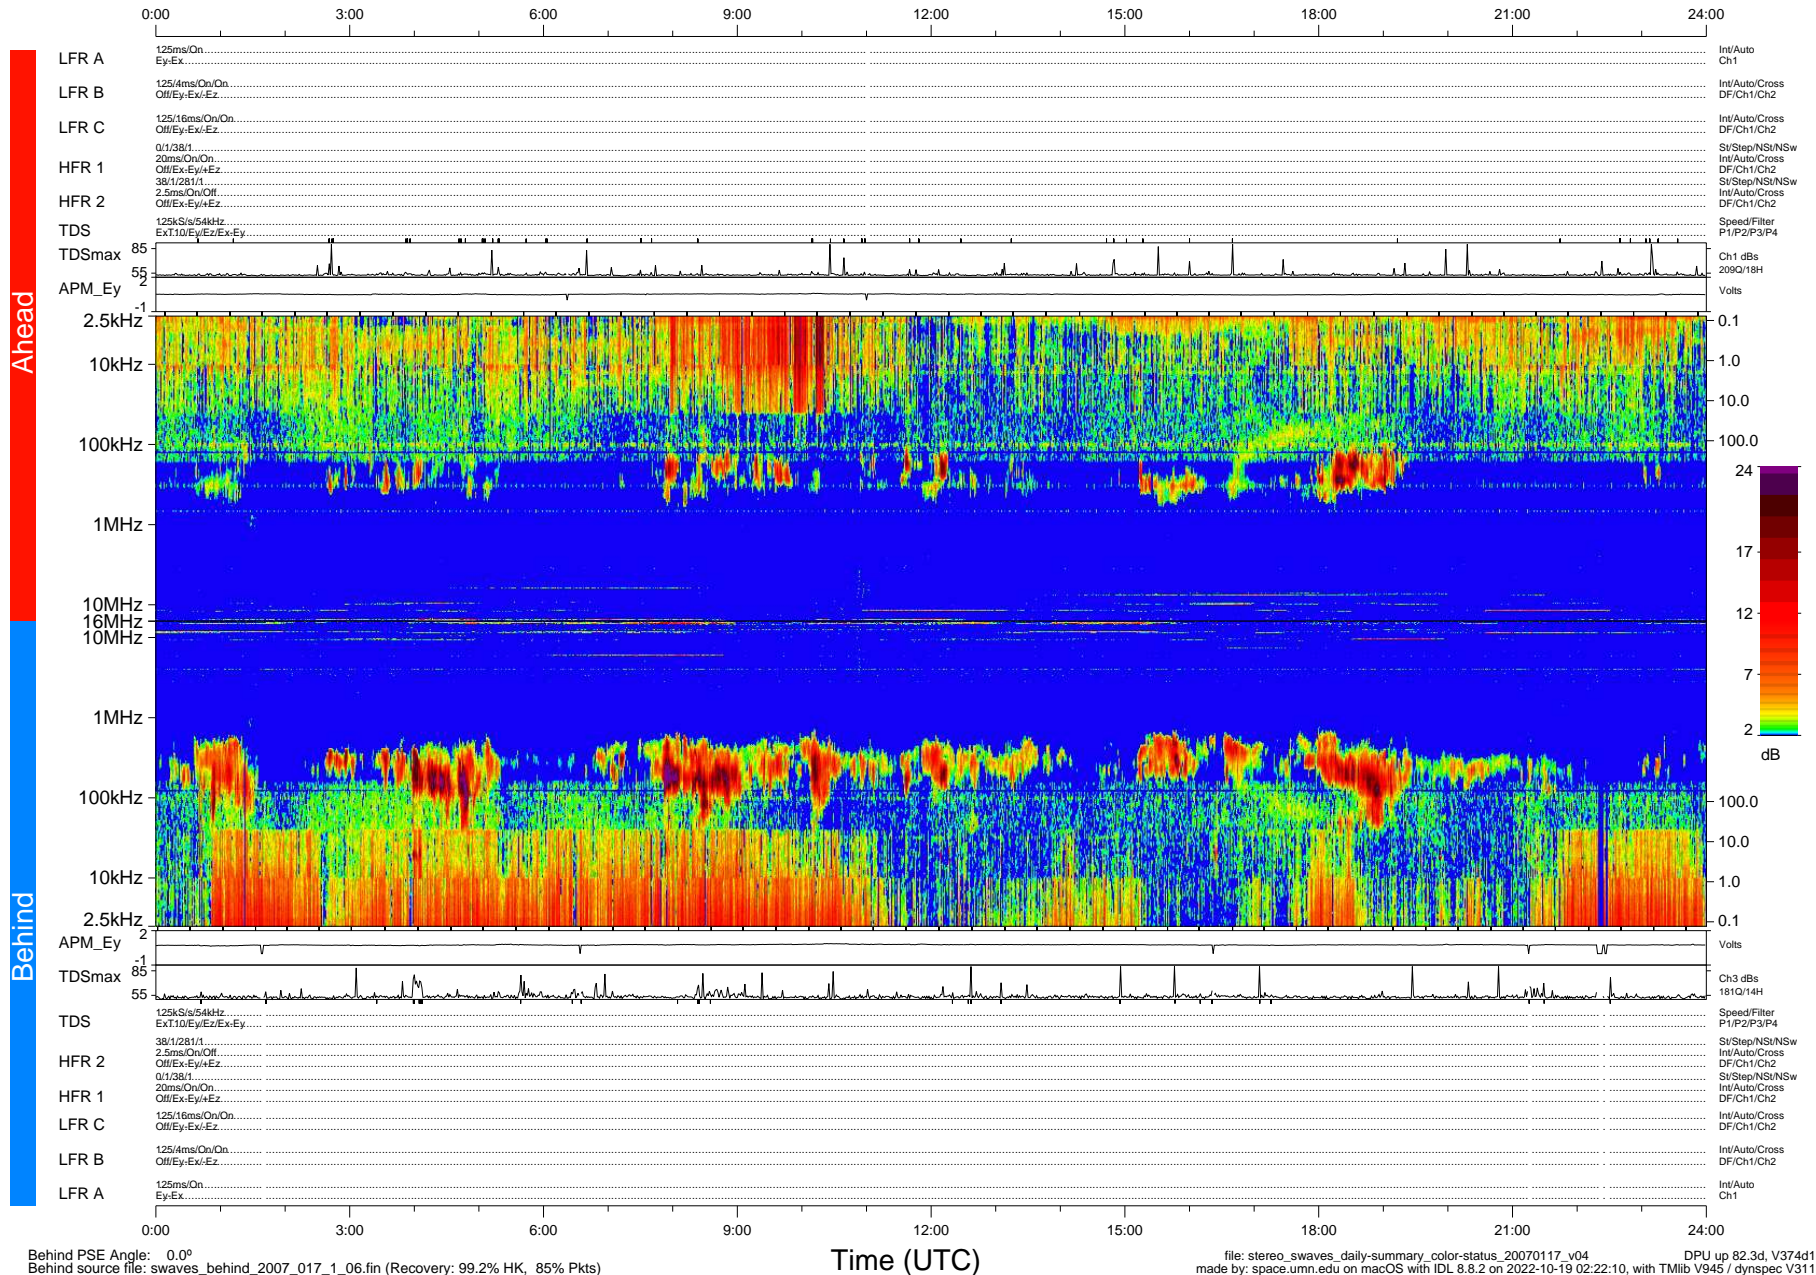

STEREO/WAVES Daily Summary - 17-Jan-2007 (DOY 017)

Ahead source file: swaves_ahead_2007_017_1_04.fin (Recovery: 99.9% HK, 91% Pkts)
Ahead PSE Angle: 0.3°

DPU up 72.2d, V374d1

Behind PSE Angle: 0.0°
Behind source file: swaves_behind_2007_017_1_06.fin (Recovery: 99.2% HK, 85% Pkts)

Time (UTC)