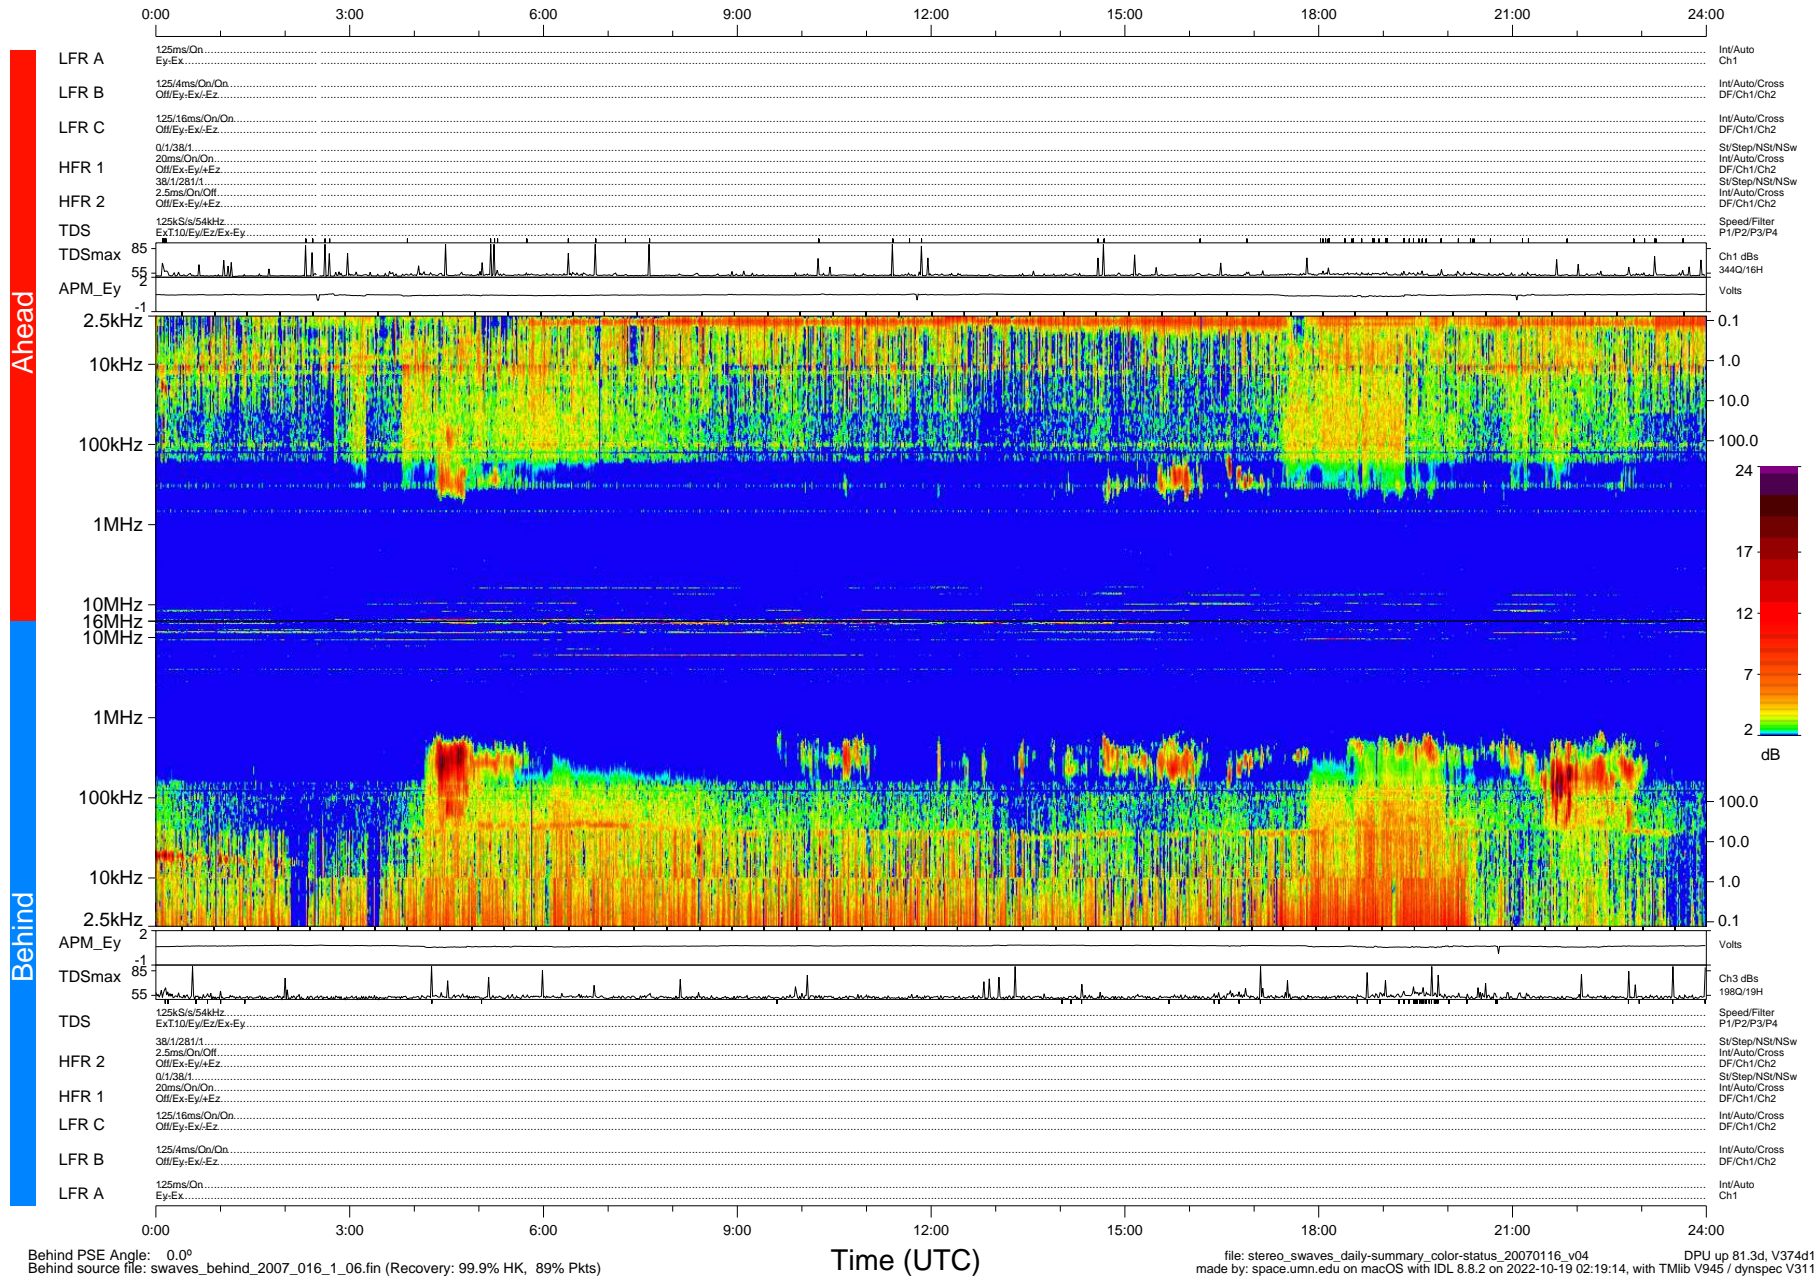

STEREO/WAVES Daily Summary - 16-Jan-2007 (DOY 016)

Ahead source file: swaves_ahead_2007_016_1_04.fin (Recovery: 99.7% HK, 110% Pkts)
Ahead PSE Angle: 0.2°

DPU up 71.2d, V374d1

Behind PSE Angle: 0.0°
Behind source file: swaves_behind_2007_016_1_06.fin (Recovery: 99.9% HK, 89% Pkts)

Time (UTC)