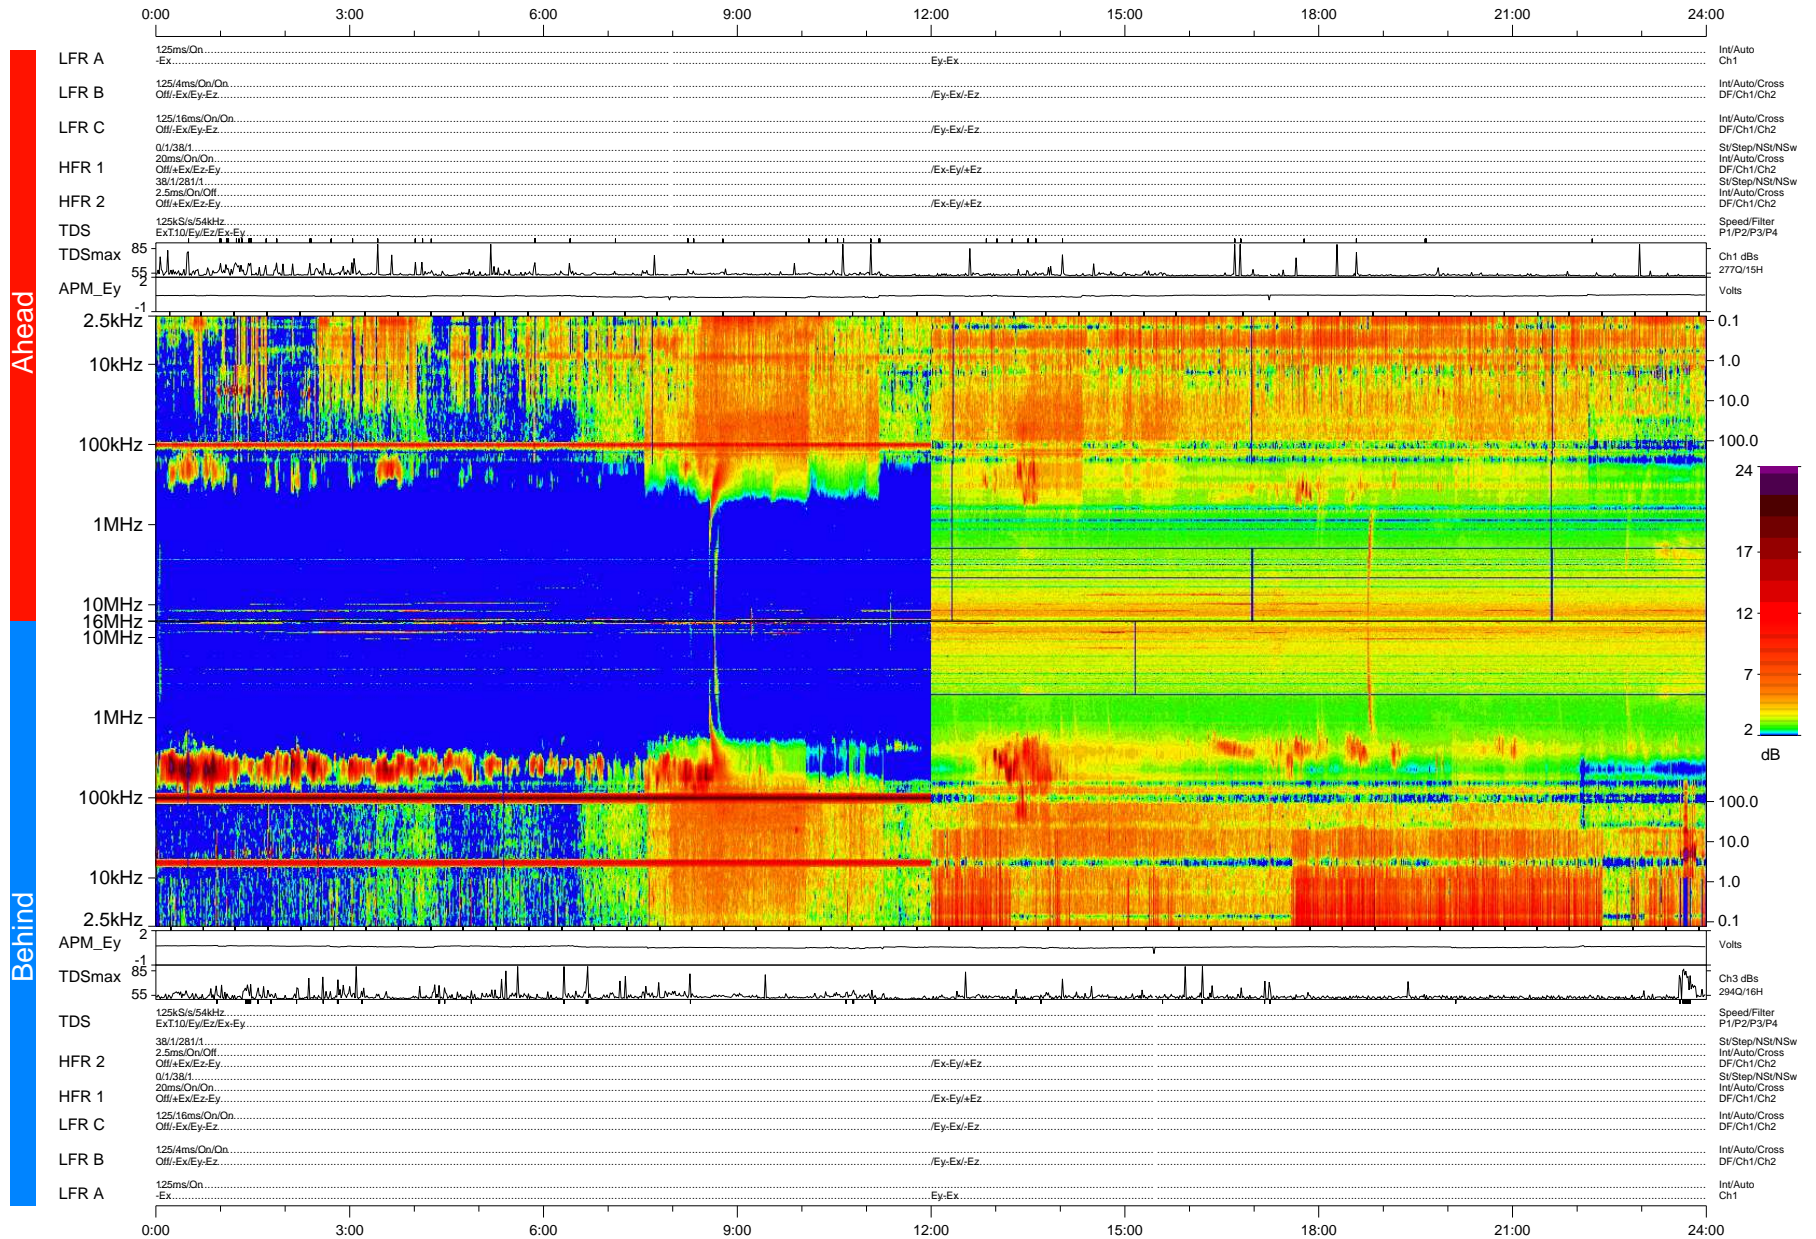

STEREO/WAVES Daily Summary - 15-Jan-2007 (DOY 015)

Ahead source file: swaves_ahead_2007_015_1_04.fin (Recovery: 99.9% HK, 100% Pkts)
Ahead PSE Angle: 0.3°

DPU up 70.2d, V374d1a5

Behind PSE Angle: 0.1°
Behind source file: swaves_behind_2007_015_1_05.fin (Recovery: 99.9% HK, 102% Pkts)

Time (UTC)