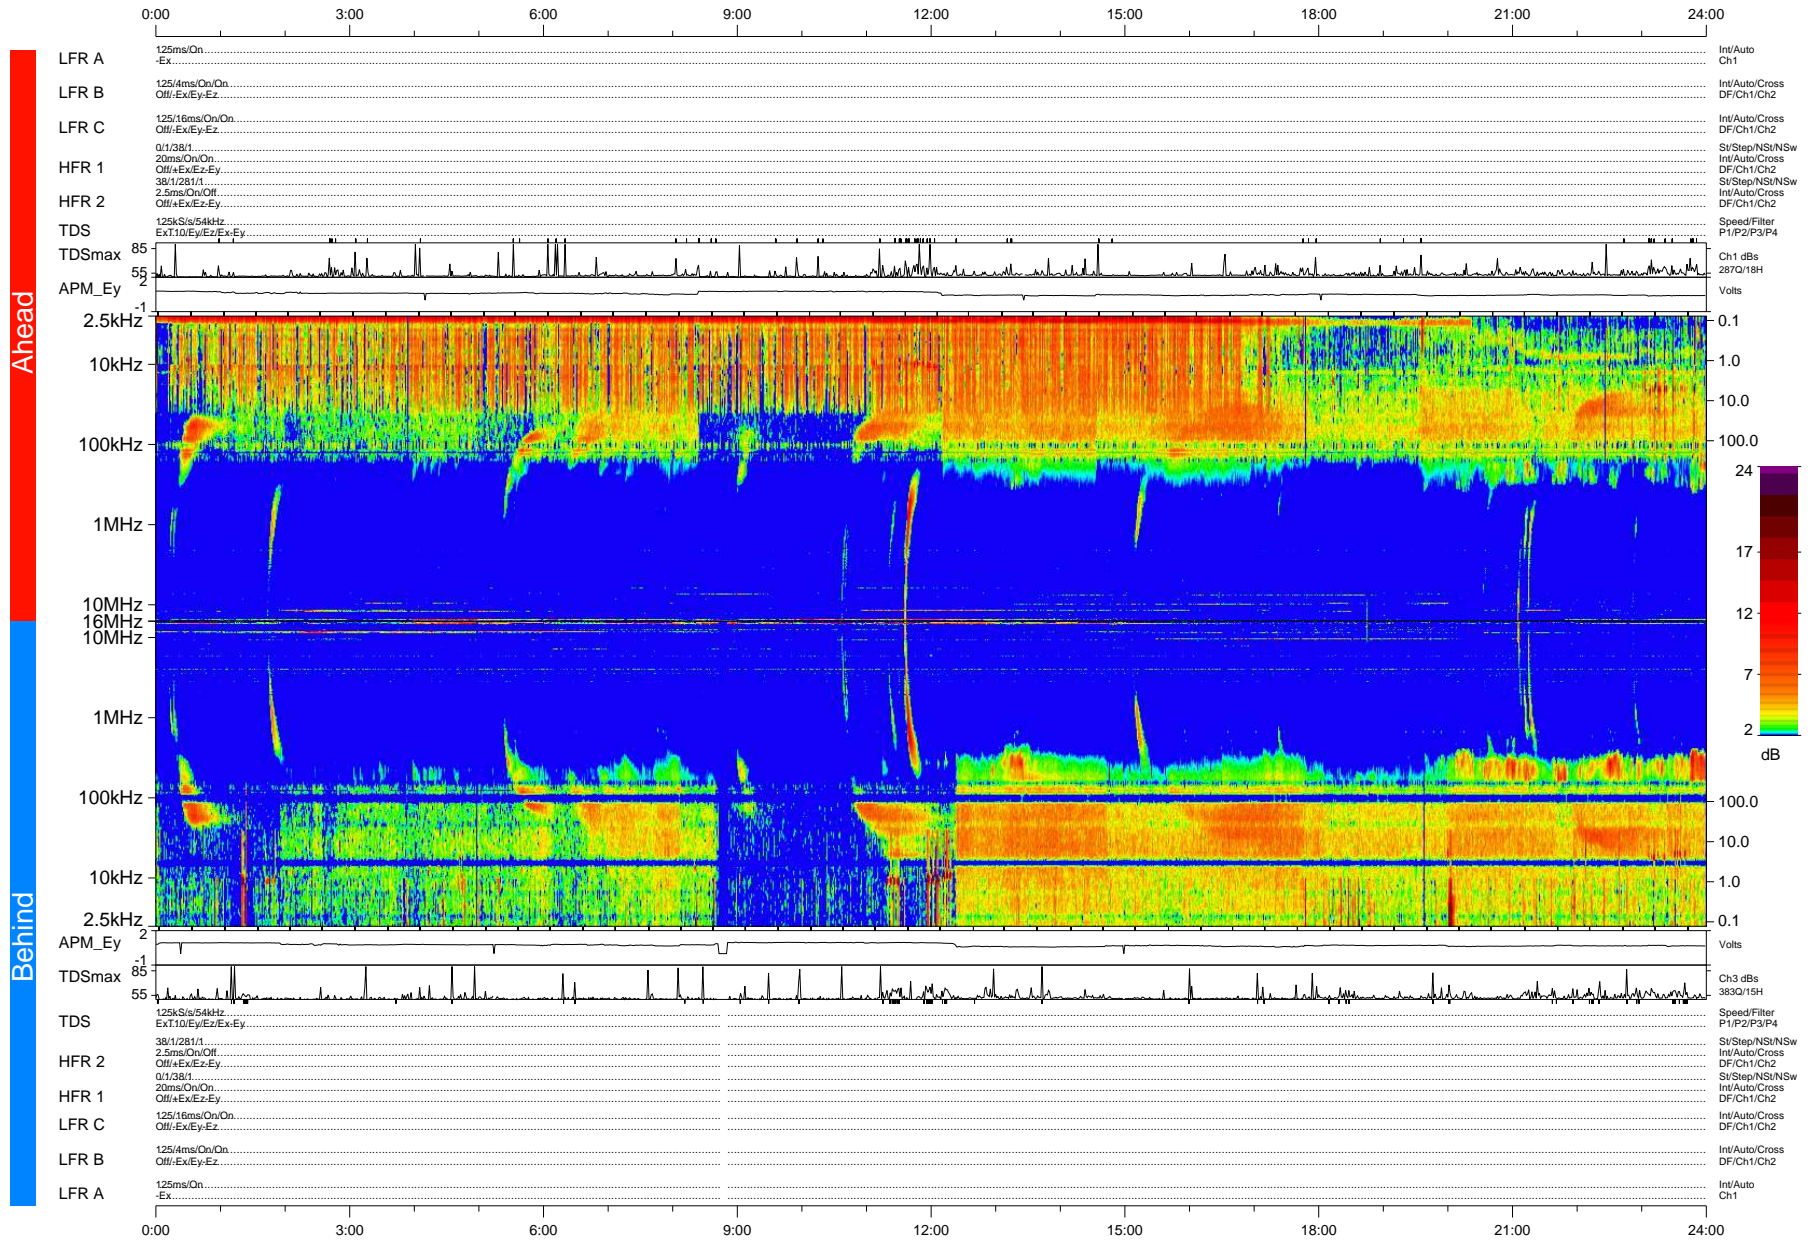

STEREO/WAVES Daily Summary - 14-Jan-2007 (DOY 014)

Ahead source file: swaves_ahead_2007_014_1_04.fin (Recovery: 99.8% HK, 102% Pkts)
 Ahead PSE Angle: 0.3°

DPU up 69.2d, V374d1a5

Behind PSE Angle: 0.1°
 Behind source file: swaves_behind_2007_014_1_05.fin (Recovery: 99.2% HK, 115% Pkts)

Time (UTC)

file: stereo_swaves_daily-summary_color-status_20070114_v04
 DPU up 79.3d, V374d1a5
 made by: space.umn.edu on macOS with IDL 8.8.2 on 2022-10-19 02:13:14, with TMLib V945 / dynspec V311