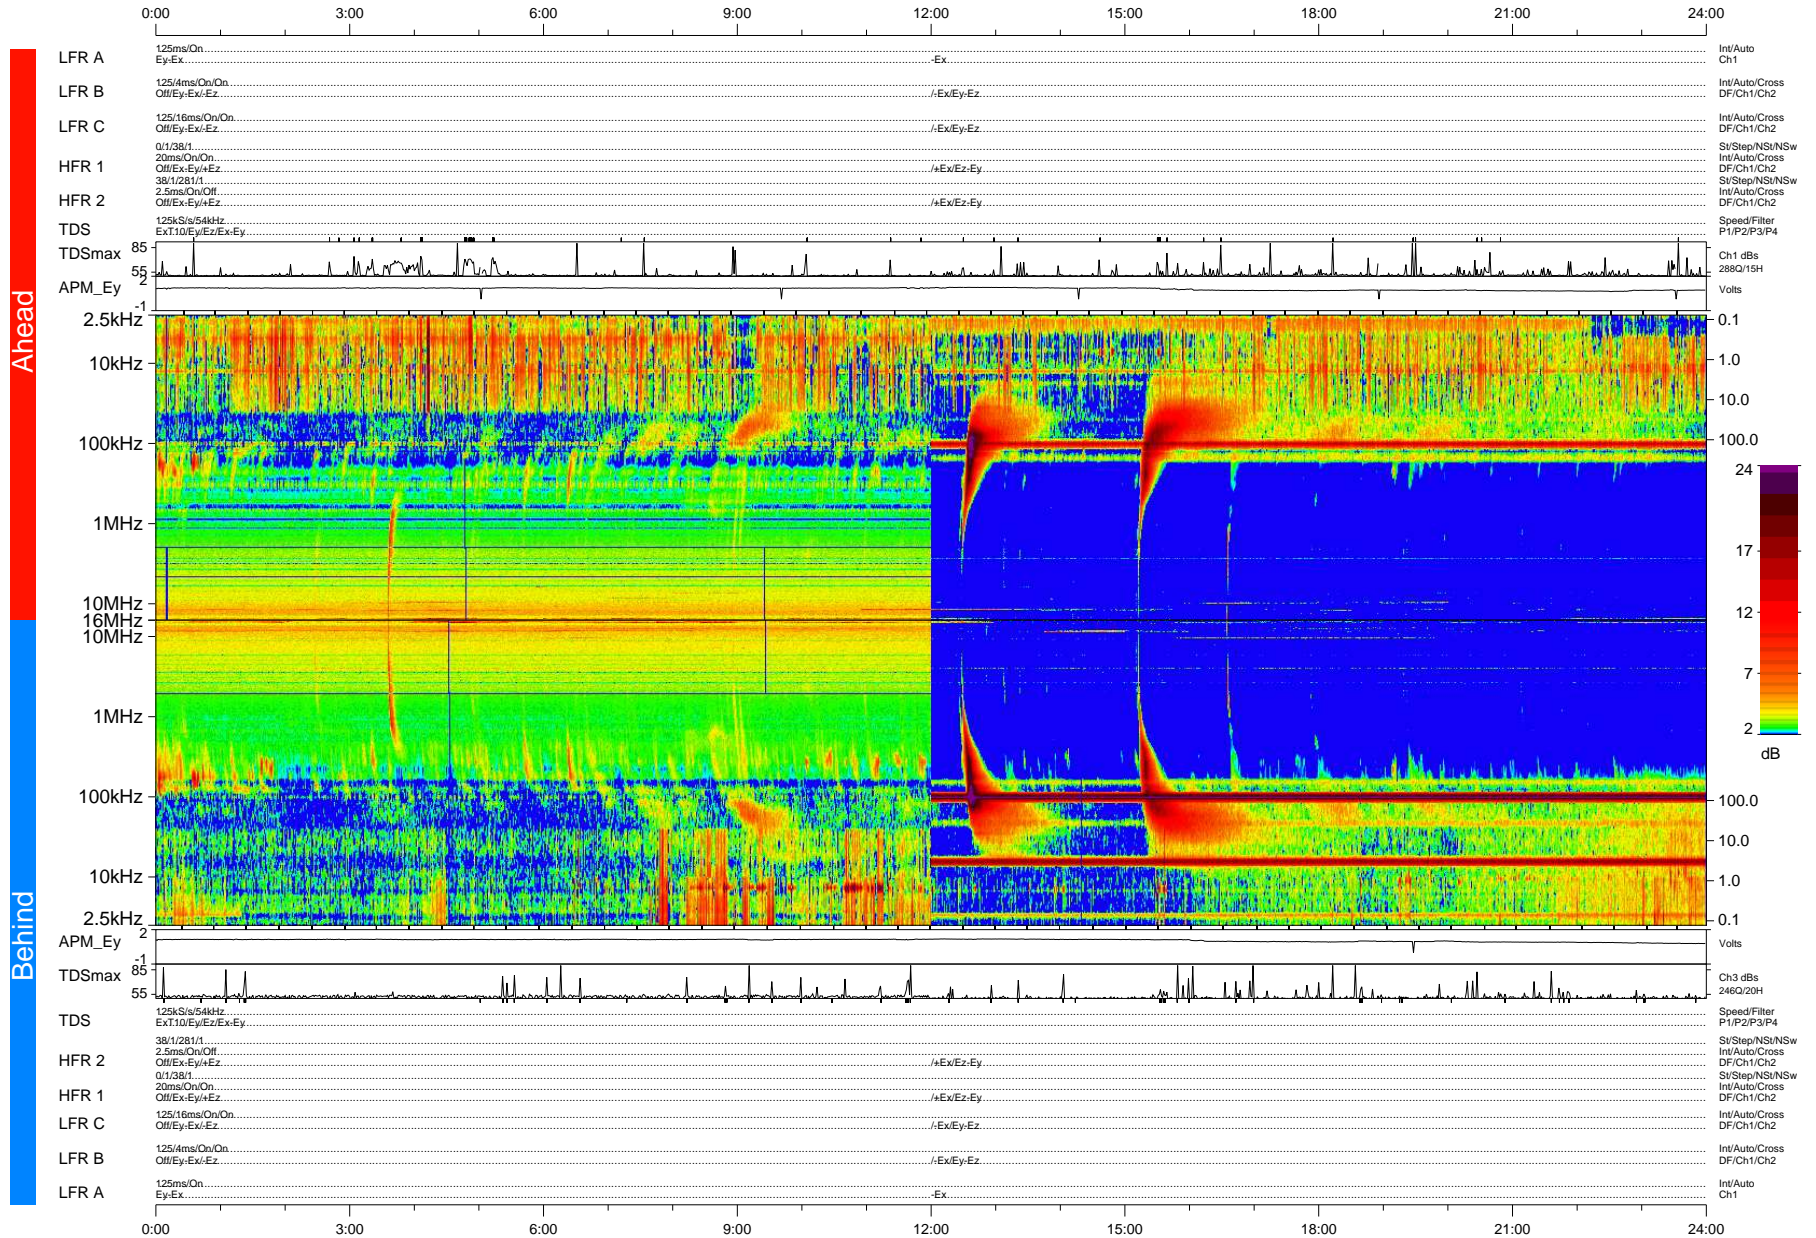

# STEREO/WAVES Daily Summary - 13-Jan-2007 (DOY 013)

Ahead source file: swaves\_ahead\_2007\_013\_1\_00.fin (Recovery: 99.7% HK, 101% Pkts)  
 Ahead PSE Angle: 0.3°

DPU up 68.2d, V374d1a5

Behind PSE Angle: 0.1°  
 Behind source file: swaves\_behind\_2007\_013\_1\_20.fin (Recovery: 99.9% HK, 96% Pkts)

Time (UTC)

file: stereo\_swaves\_daily-summary\_color-status\_20070113\_v04  
 DPU up 78.3d, V374d1a5  
 made by: space.umn.edu on macOS with IDL 8.8.2 on 2022-10-19 02:10:16, with Tmlib V945 / dynspec V311