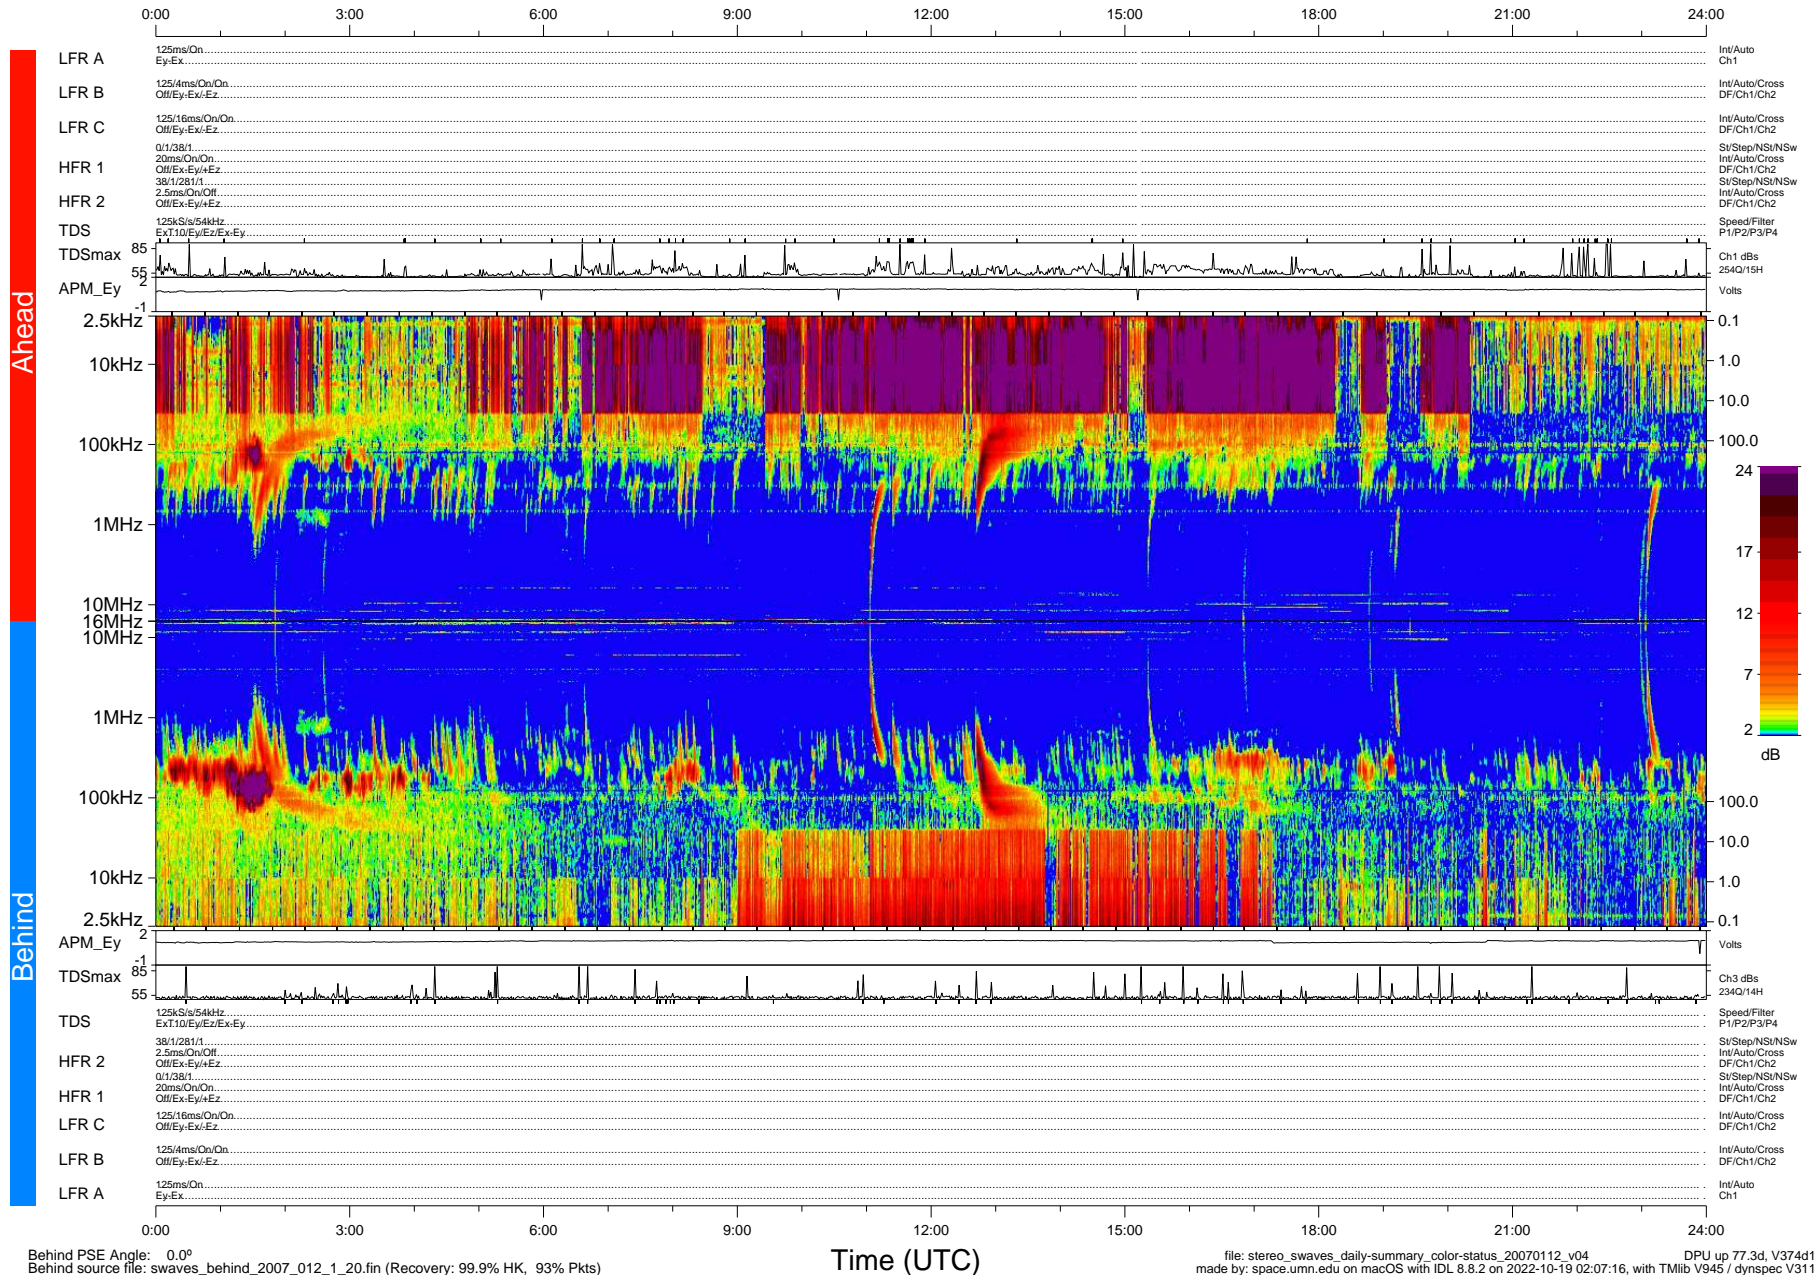

STEREO/WAVES Daily Summary - 12-Jan-2007 (DOY 012)

Ahead source file: swaves_ahead_2007_012_1_00.fin (Recovery: 99.9% HK, 97% Pkts)
Ahead PSE Angle: 0.2°

DPU up 67.2d, V374d1

Behind PSE Angle: 0.0°
Behind source file: swaves_behind_2007_012_1_20.fin (Recovery: 99.9% HK, 93% Pkts)

Time (UTC)