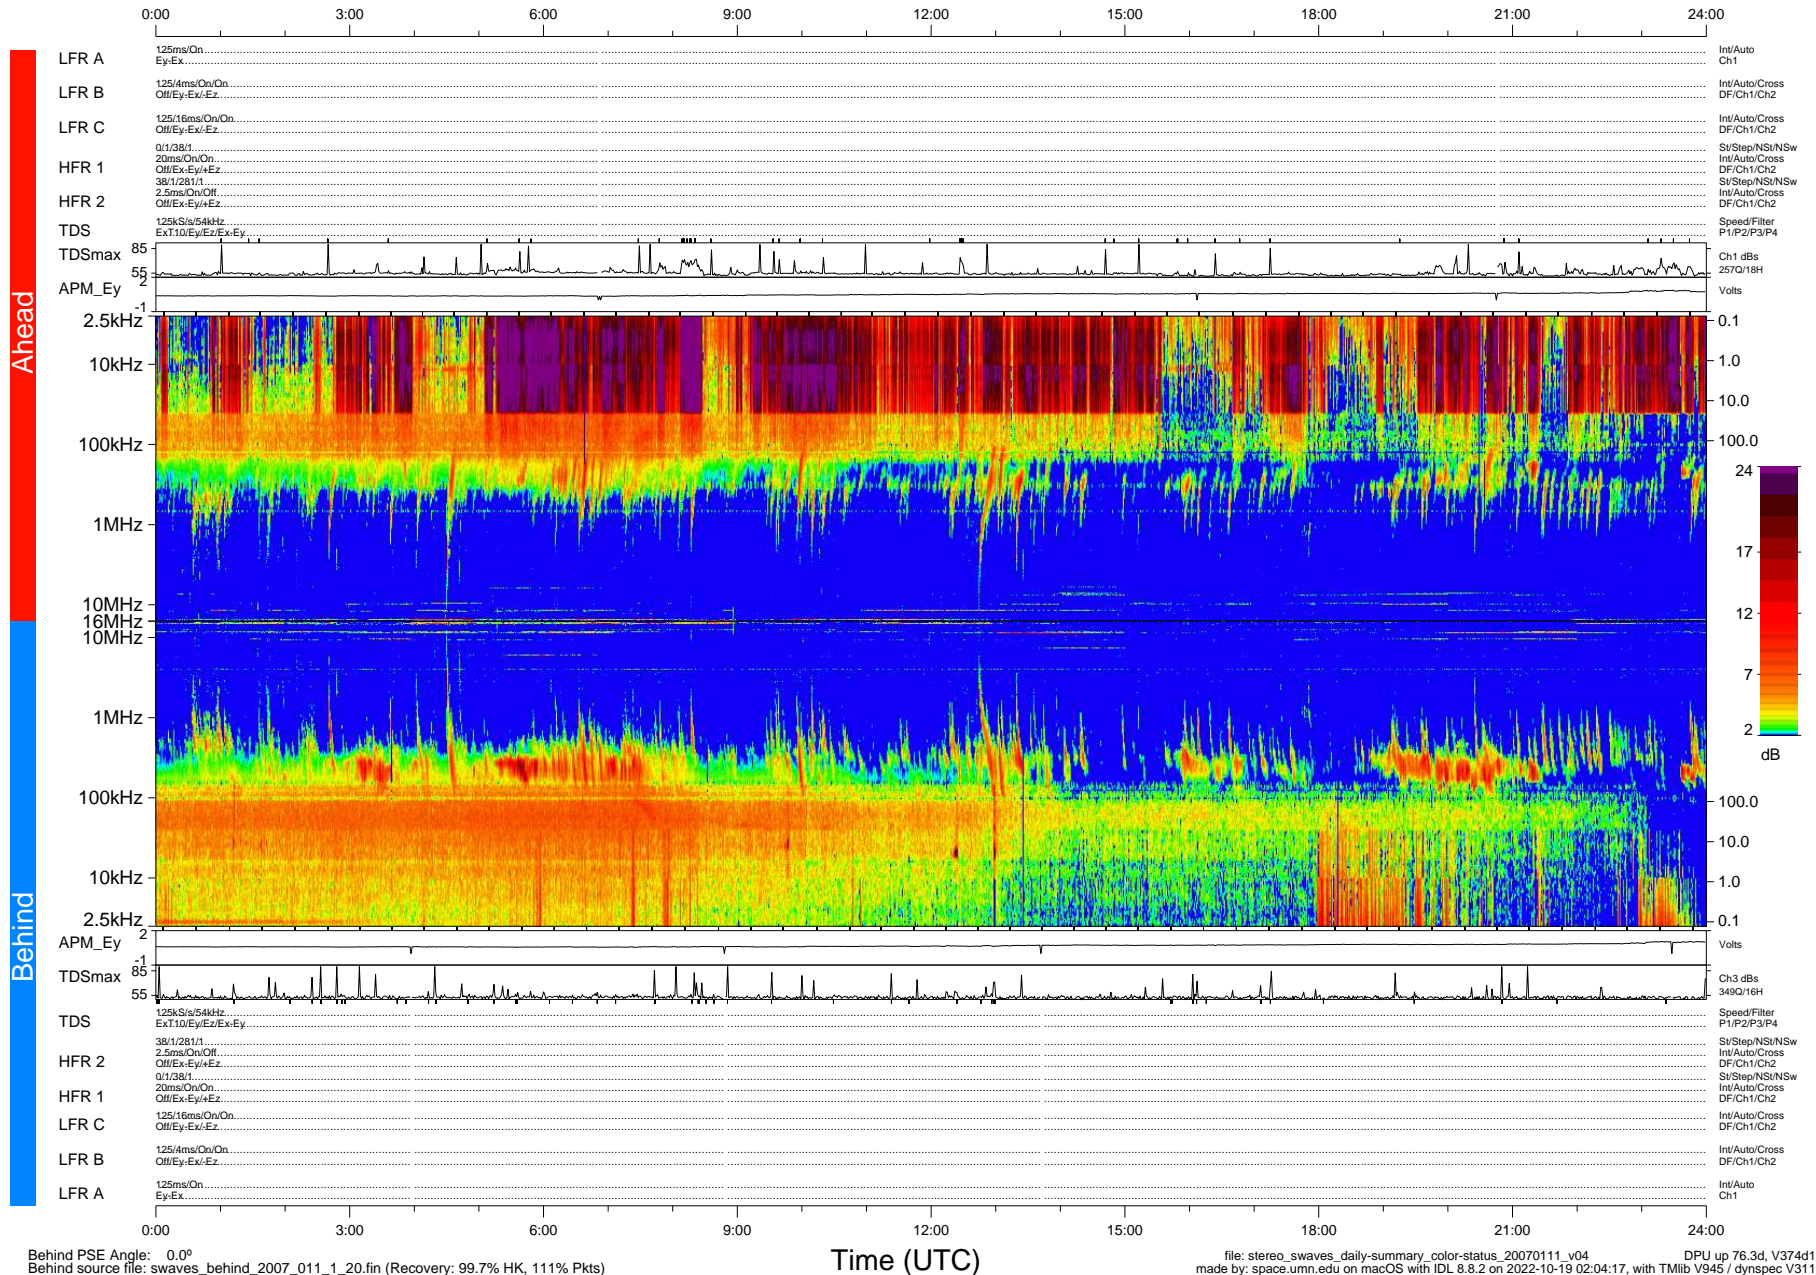

STEREO/WAVES Daily Summary - 11-Jan-2007 (DOY 011)

Ahead source file: swaves_ahead_2007_011_1_00.fin (Recovery: 99.7% HK, 97% Pkts)
 Ahead PSE Angle: 0.2°

DPU up 66.2d, V374d1

Behind PSE Angle: 0.0°
 Behind source file: swaves_behind_2007_011_1_20.fin (Recovery: 99.7% HK, 111% Pkts)

file: stereo_swaves_daily-summary_color-status_20070111_v04
 made by: space.umn.edu on macOS with IDL 8.8.2 on 2022-10-19 02:04:17, with Tlib V945 / dynspec V311
 DPU up 76.3d, V374d1