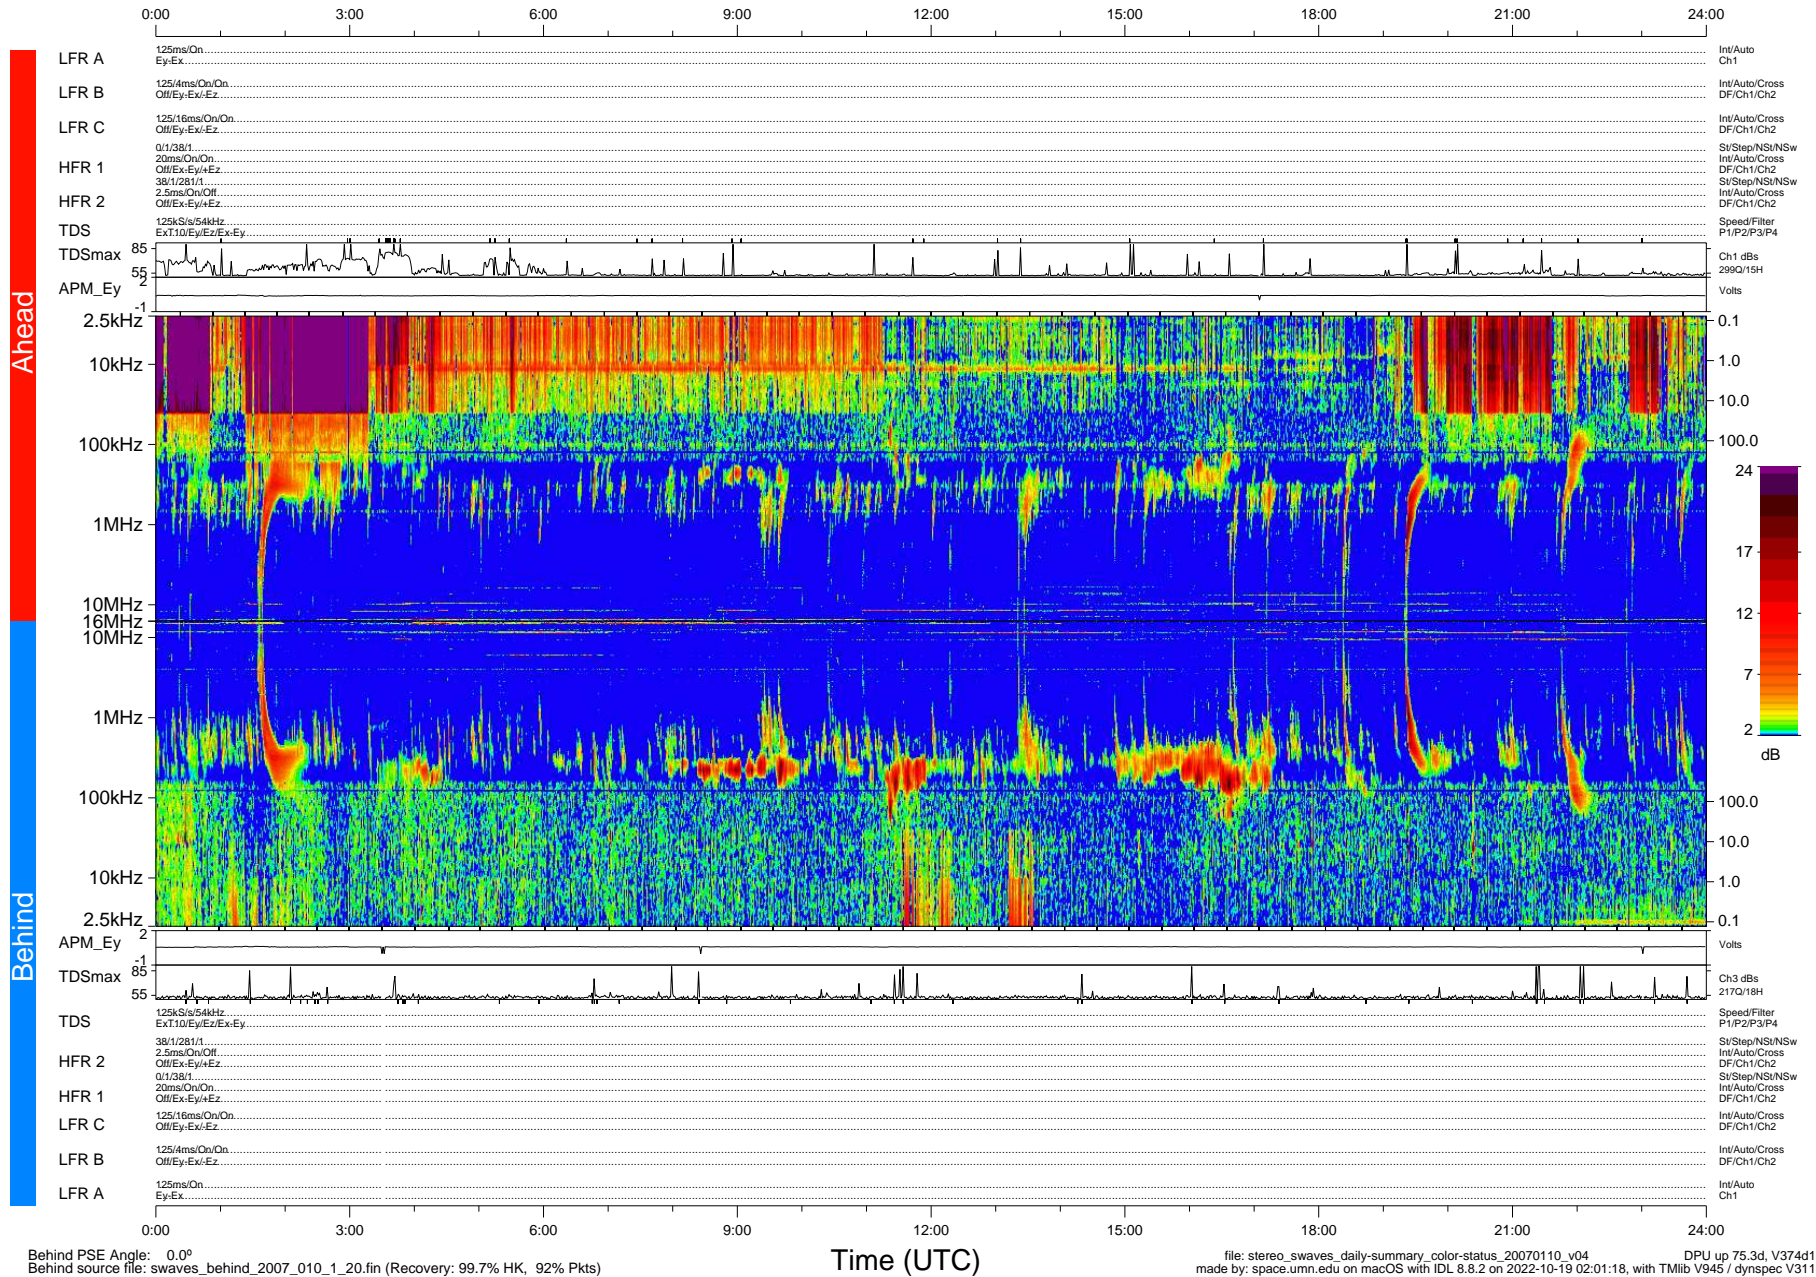

STEREO/WAVES Daily Summary - 10-Jan-2007 (DOY 010)

Ahead source file: swaves_ahead_2007_010_1_00.fin (Recovery: 99.9% HK, 103% Pkts)
Ahead PSE Angle: 0.2°

DPU up 65.2d, V374d1

Behind PSE Angle: 0.0°
Behind source file: swaves_behind_2007_010_1_20.fin (Recovery: 99.7% HK, 92% Pkts)

Time (UTC)