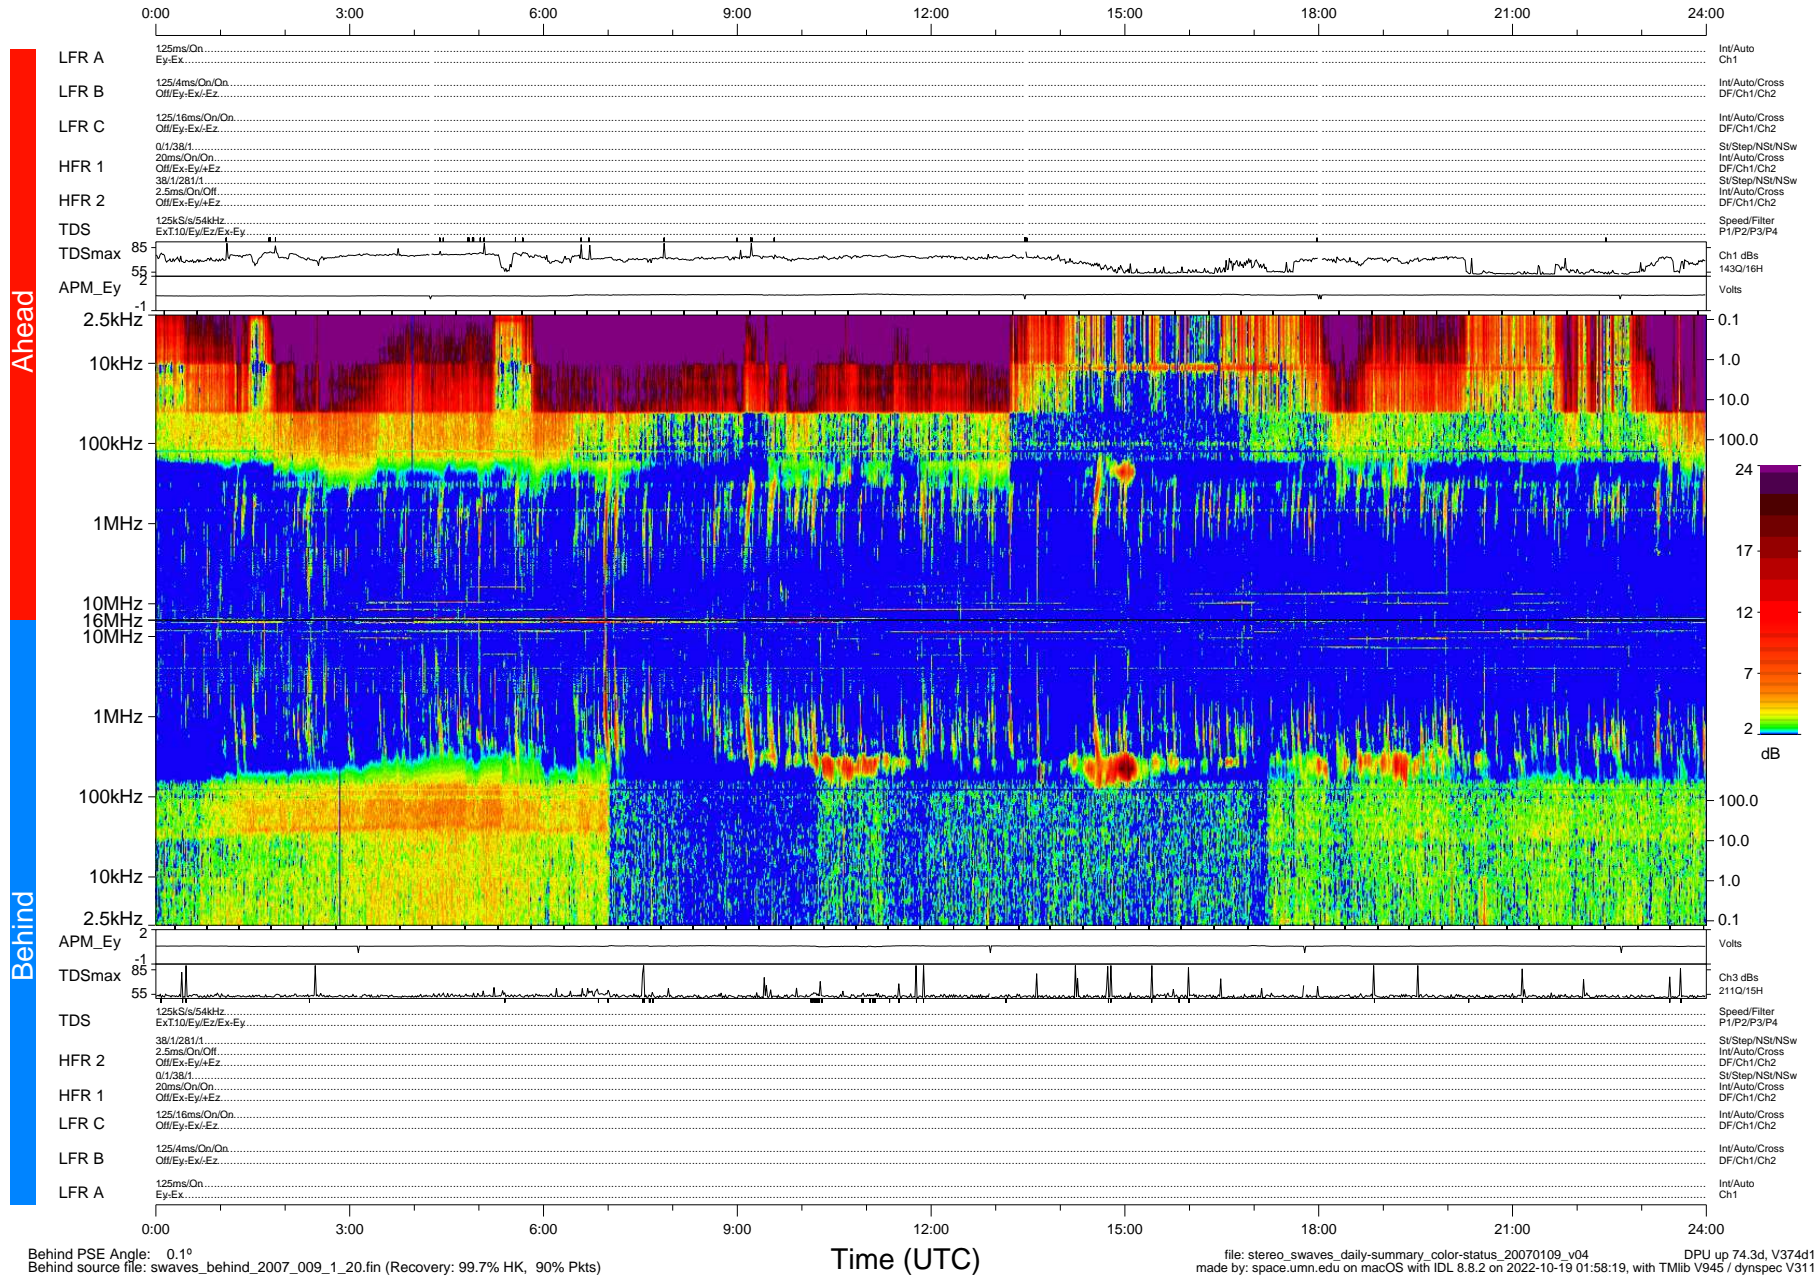

STEREO/WAVES Daily Summary - 09-Jan-2007 (DOY 009)

Ahead source file: swaves_ahead_2007_009_1_00.fin (Recovery: 99.7% HK, 80% Pkts)
Ahead PSE Angle: 0.3°

DPU up 64.2d, V374d1

Behind PSE Angle: 0.1°
Behind source file: swaves_behind_2007_009_1_20.fin (Recovery: 99.7% HK, 90% Pkts)