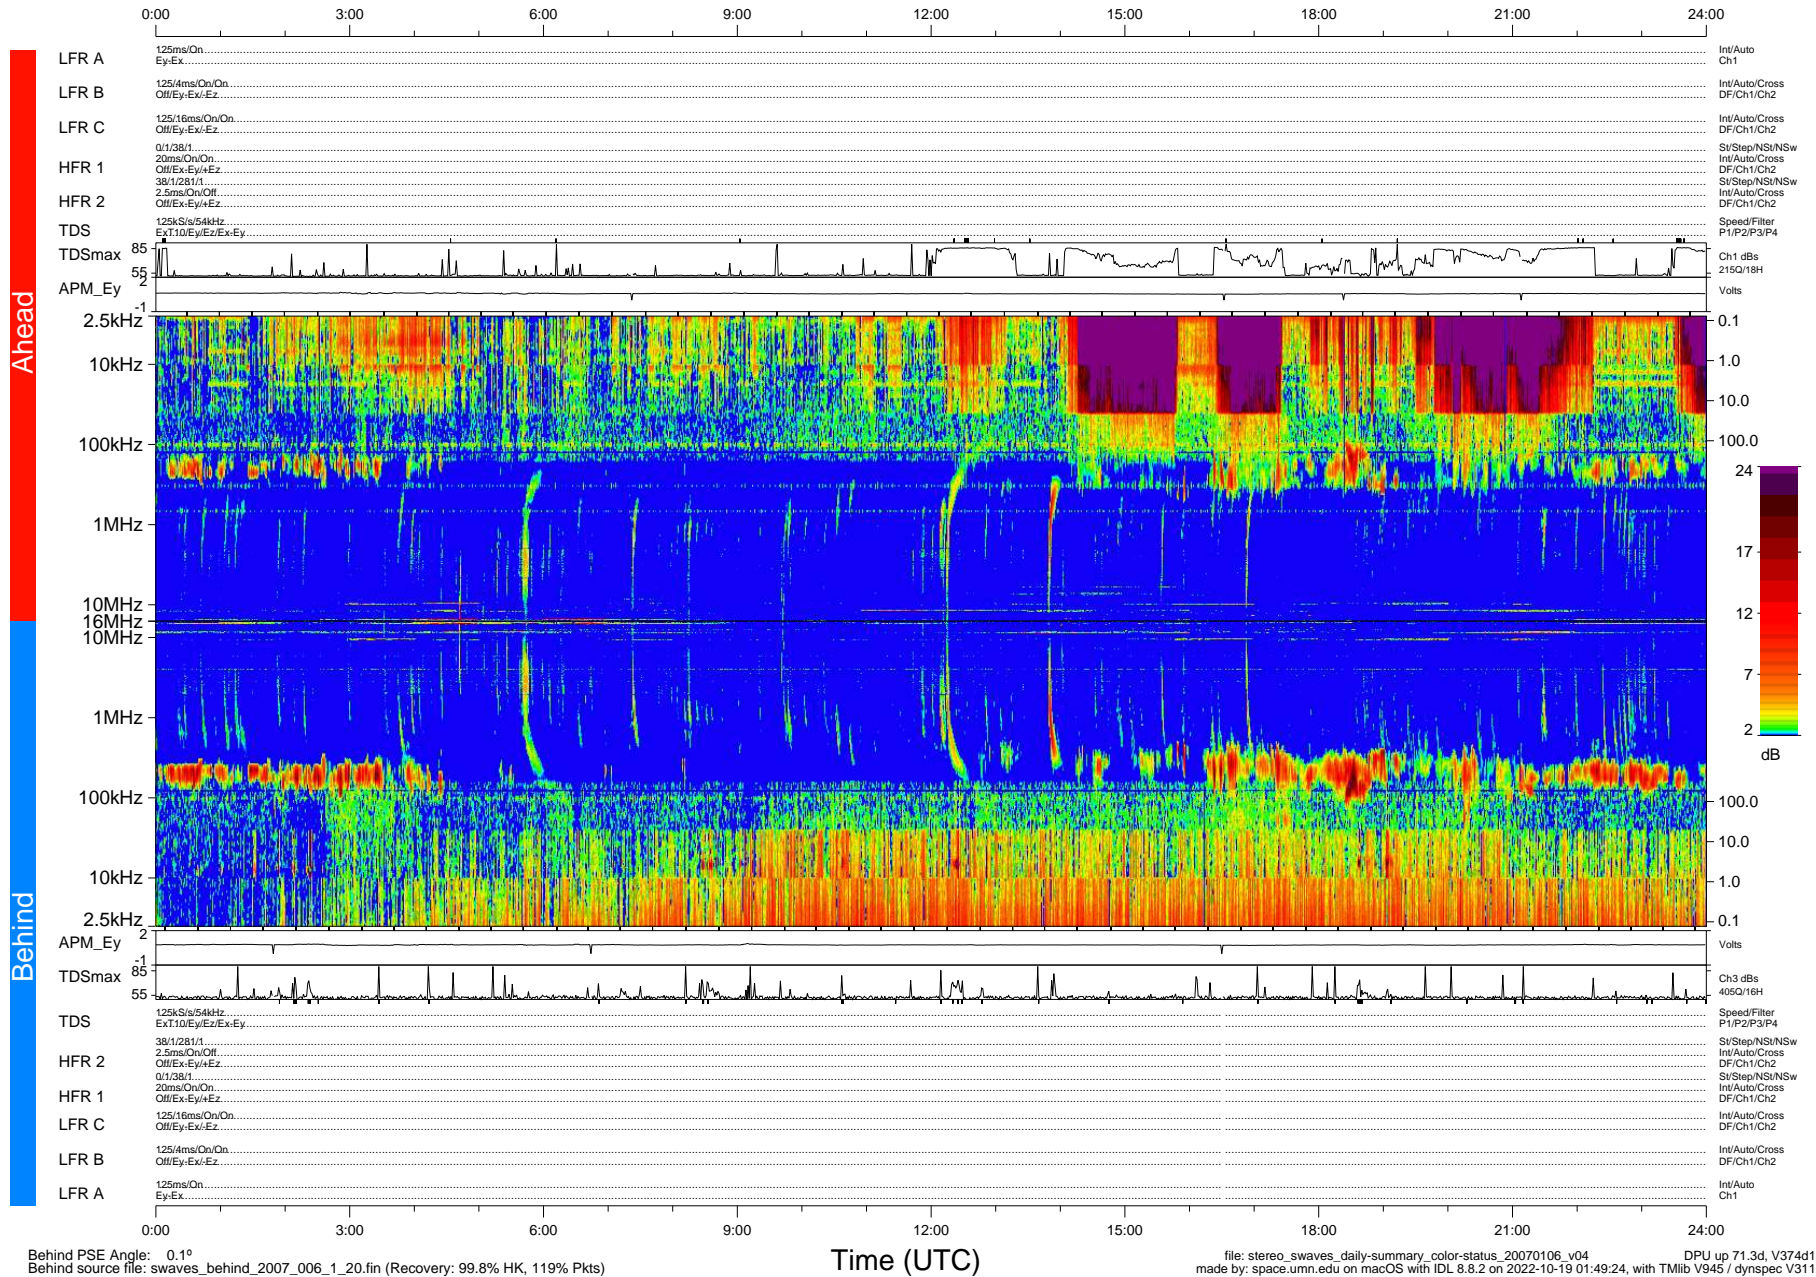

STEREO/WAVES Daily Summary - 06-Jan-2007 (DOY 006)

Ahead source file: swaves_ahead_2007_006_1_00.fin (Recovery: 99.7% HK, 91% Pkts)
Ahead PSE Angle: 0.2°

DPU up 61.2d, V374d1

Behind PSE Angle: 0.1°
Behind source file: swaves_behind_2007_006_1_20.fin (Recovery: 99.8% HK, 119% Pkts)