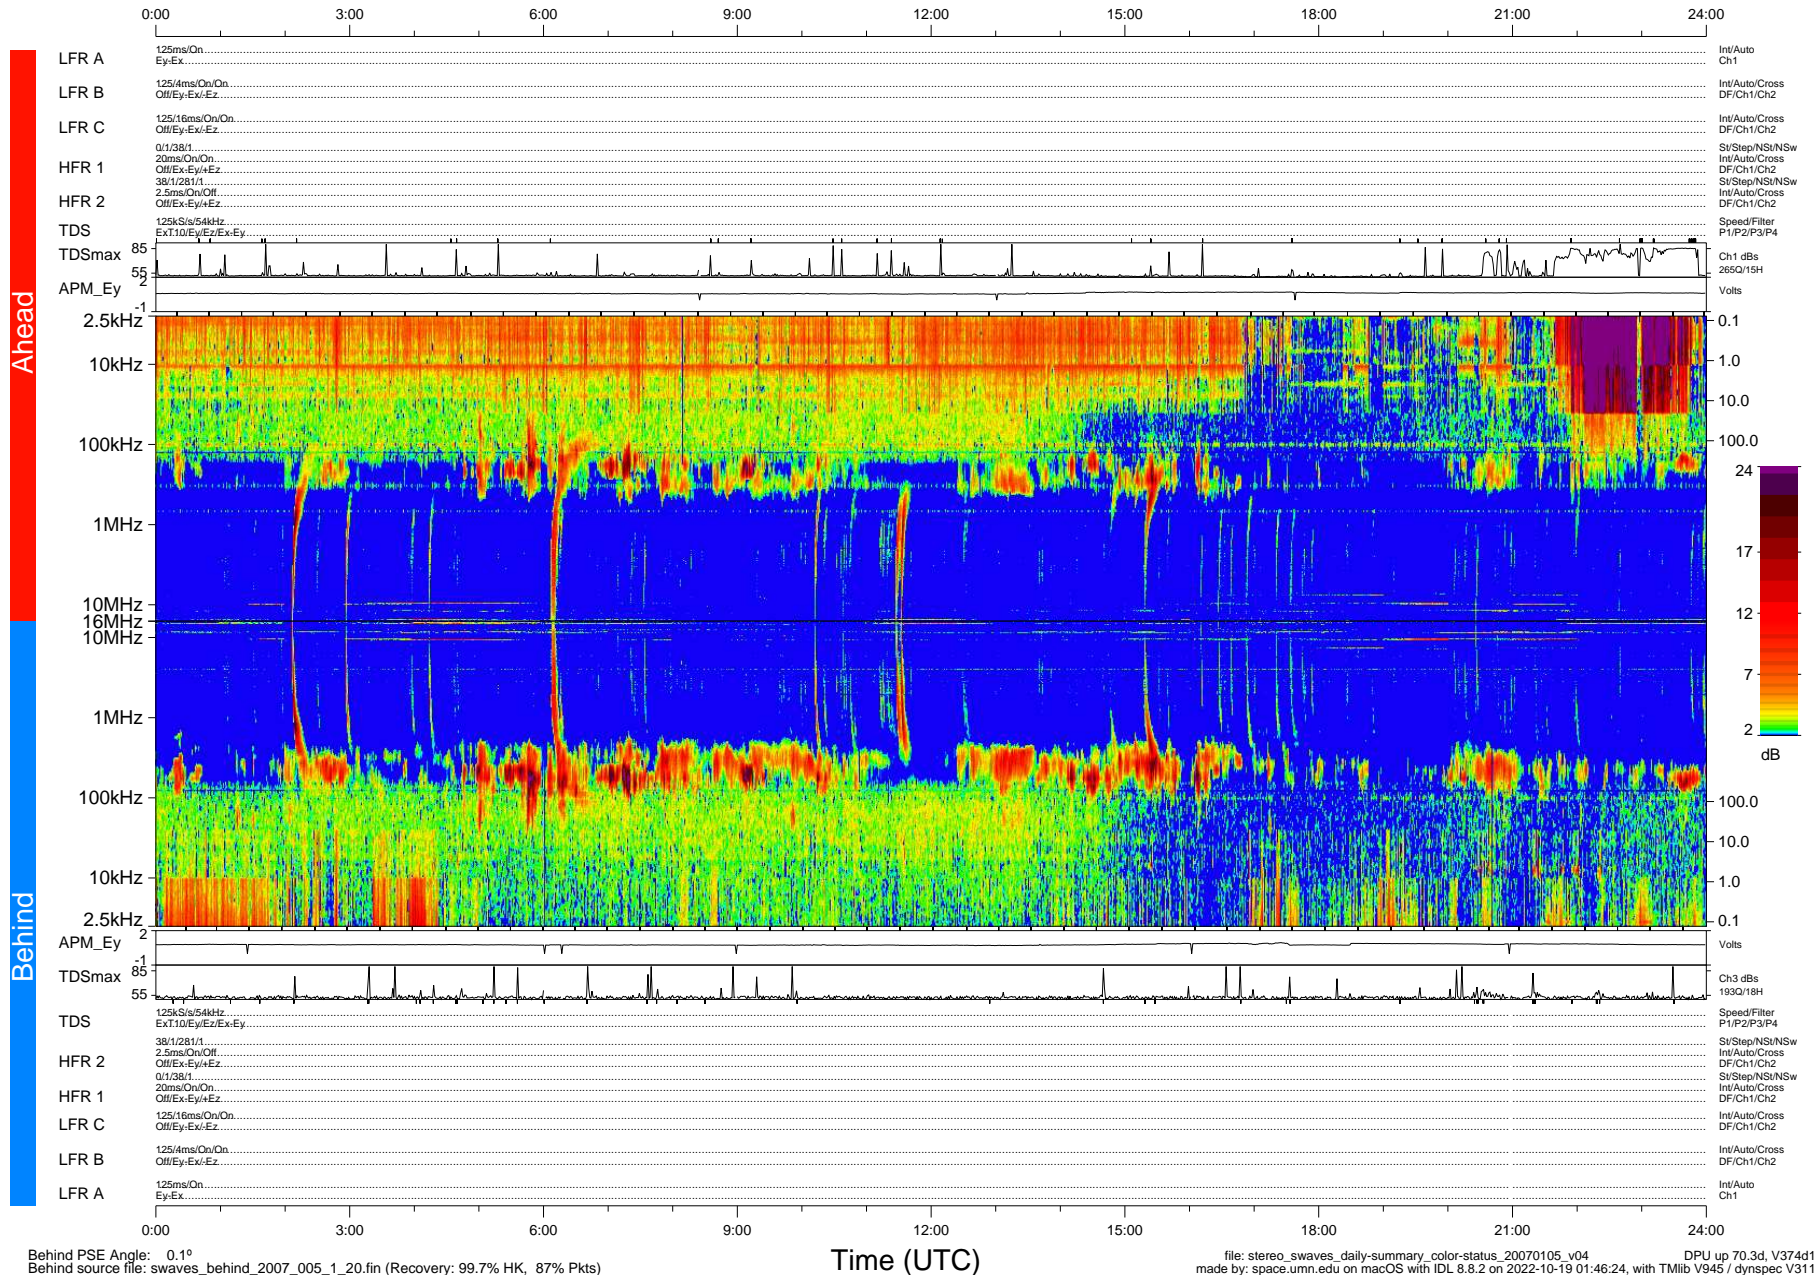

STEREO/WAVES Daily Summary - 05-Jan-2007 (DOY 005)

Ahead source file: swaves_ahead_2007_005_1_01.fin (Recovery: 99.8% HK, 98% Pkts)
 Ahead PSE Angle: 0.2°

DPU up 60.2d, V374d1

Behind PSE Angle: 0.1°
 Behind source file: swaves_behind_2007_005_1_20.fin (Recovery: 99.7% HK, 87% Pkts)

Time (UTC)

file: stereo_swaves_daily-summary_color-status_20070105_v04 DPU up 70.3d, V374d1
 made by: space.umn.edu on macOS with IDL 8.8.2 on 2022-10-19 01:46:24, with Tlib V945 / dynspec V311