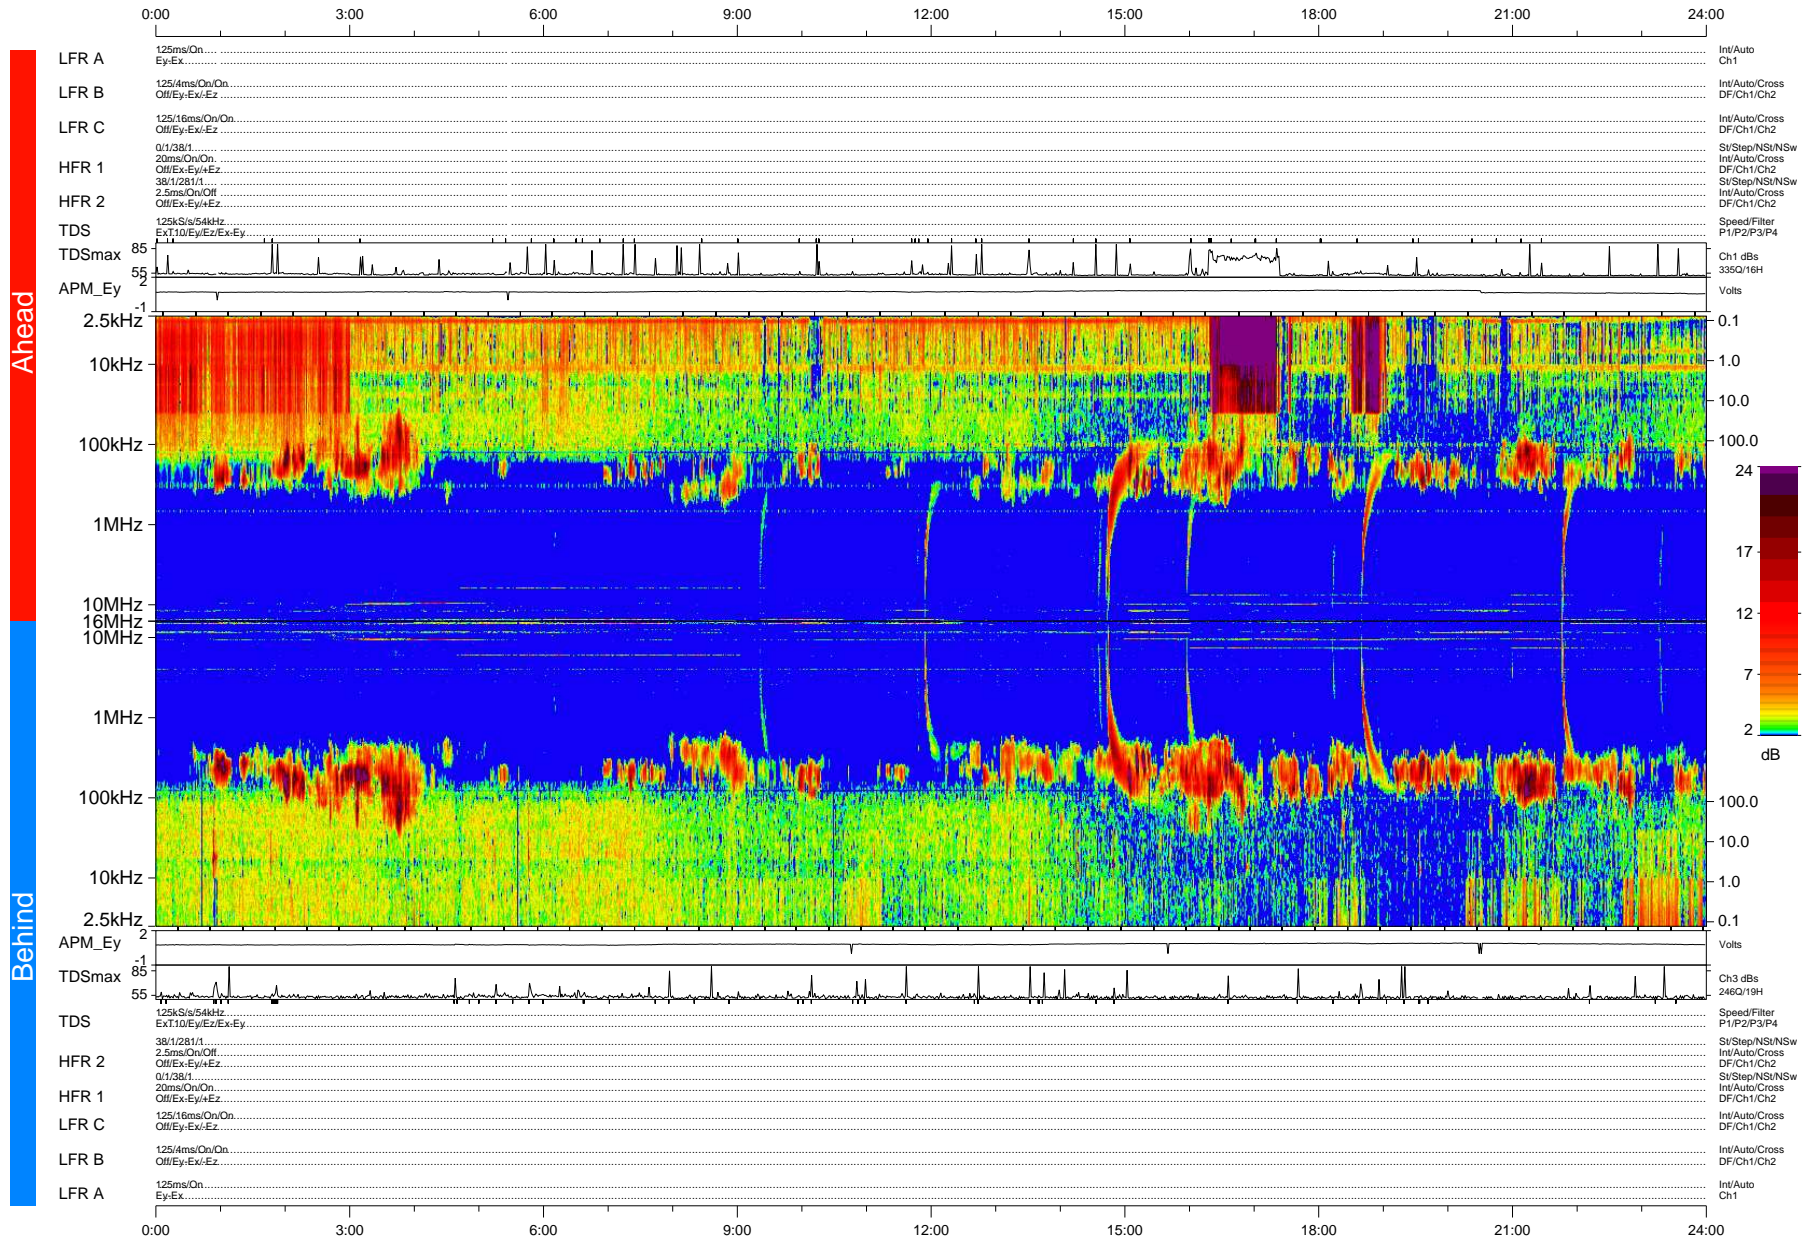

# STEREO/WAVES Daily Summary - 04-Jan-2007 (DOY 004)

Ahead source file: swaves\_ahead\_2007\_004\_1\_00.fin (Recovery: 99.9% HK, 109% Pkts)  
 Ahead PSE Angle: 0.2°

DPU up 59.2d, V374d1

Behind PSE Angle: 0.2°  
 Behind source file: swaves\_behind\_2007\_004\_1\_20.fin (Recovery: 99.7% HK, 96% Pkts)

Time (UTC)

file: stereo\_swaves\_daily-summary\_color-status\_20070104\_v04  
 made by: space.umn.edu on macOS with IDL 8.8.2 on 2022-10-19 01:43:27, with Tlib V945 / dynspec V311  
 DPU up 69.3d, V374d1