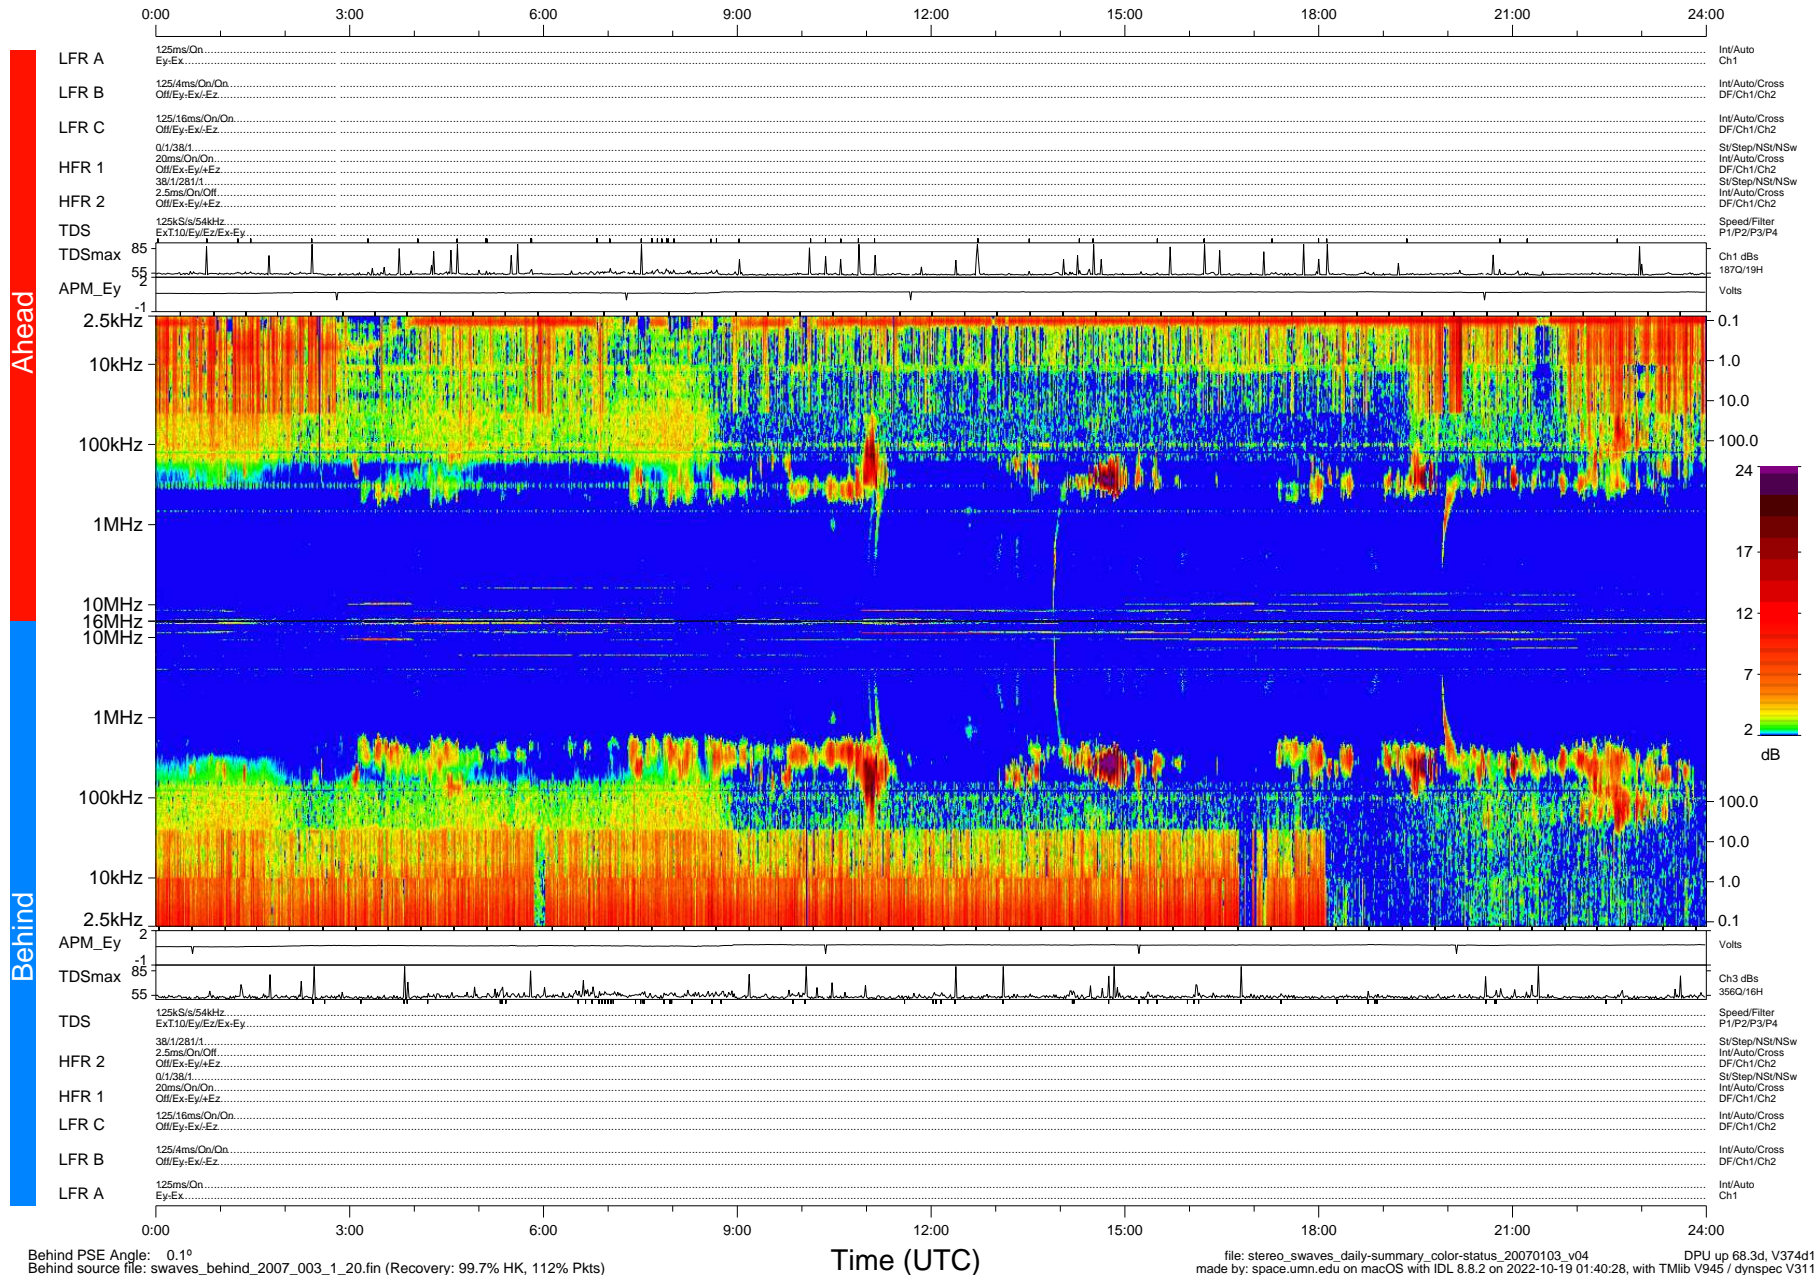

# STEREO/WAVES Daily Summary - 03-Jan-2007 (DOY 003)

Ahead source file: swaves\_ahead\_2007\_003\_1\_00.fin (Recovery: 99.7% HK, 87% Pkts)  
 Ahead PSE Angle: 0.2°

DPU up 58.2d, V374d1

Behind PSE Angle: 0.1°  
 Behind source file: swaves\_behind\_2007\_003\_1\_20.fin (Recovery: 99.7% HK, 112% Pkts)

file: stereo\_swaves\_daily-summary\_color-status\_20070103\_v04 DPU up 68.3d, V374d1  
 made by: space.umn.edu on macOS with IDL 8.8.2 on 2022-10-19 01:40:28, with Tlib V945 / dynspec V311