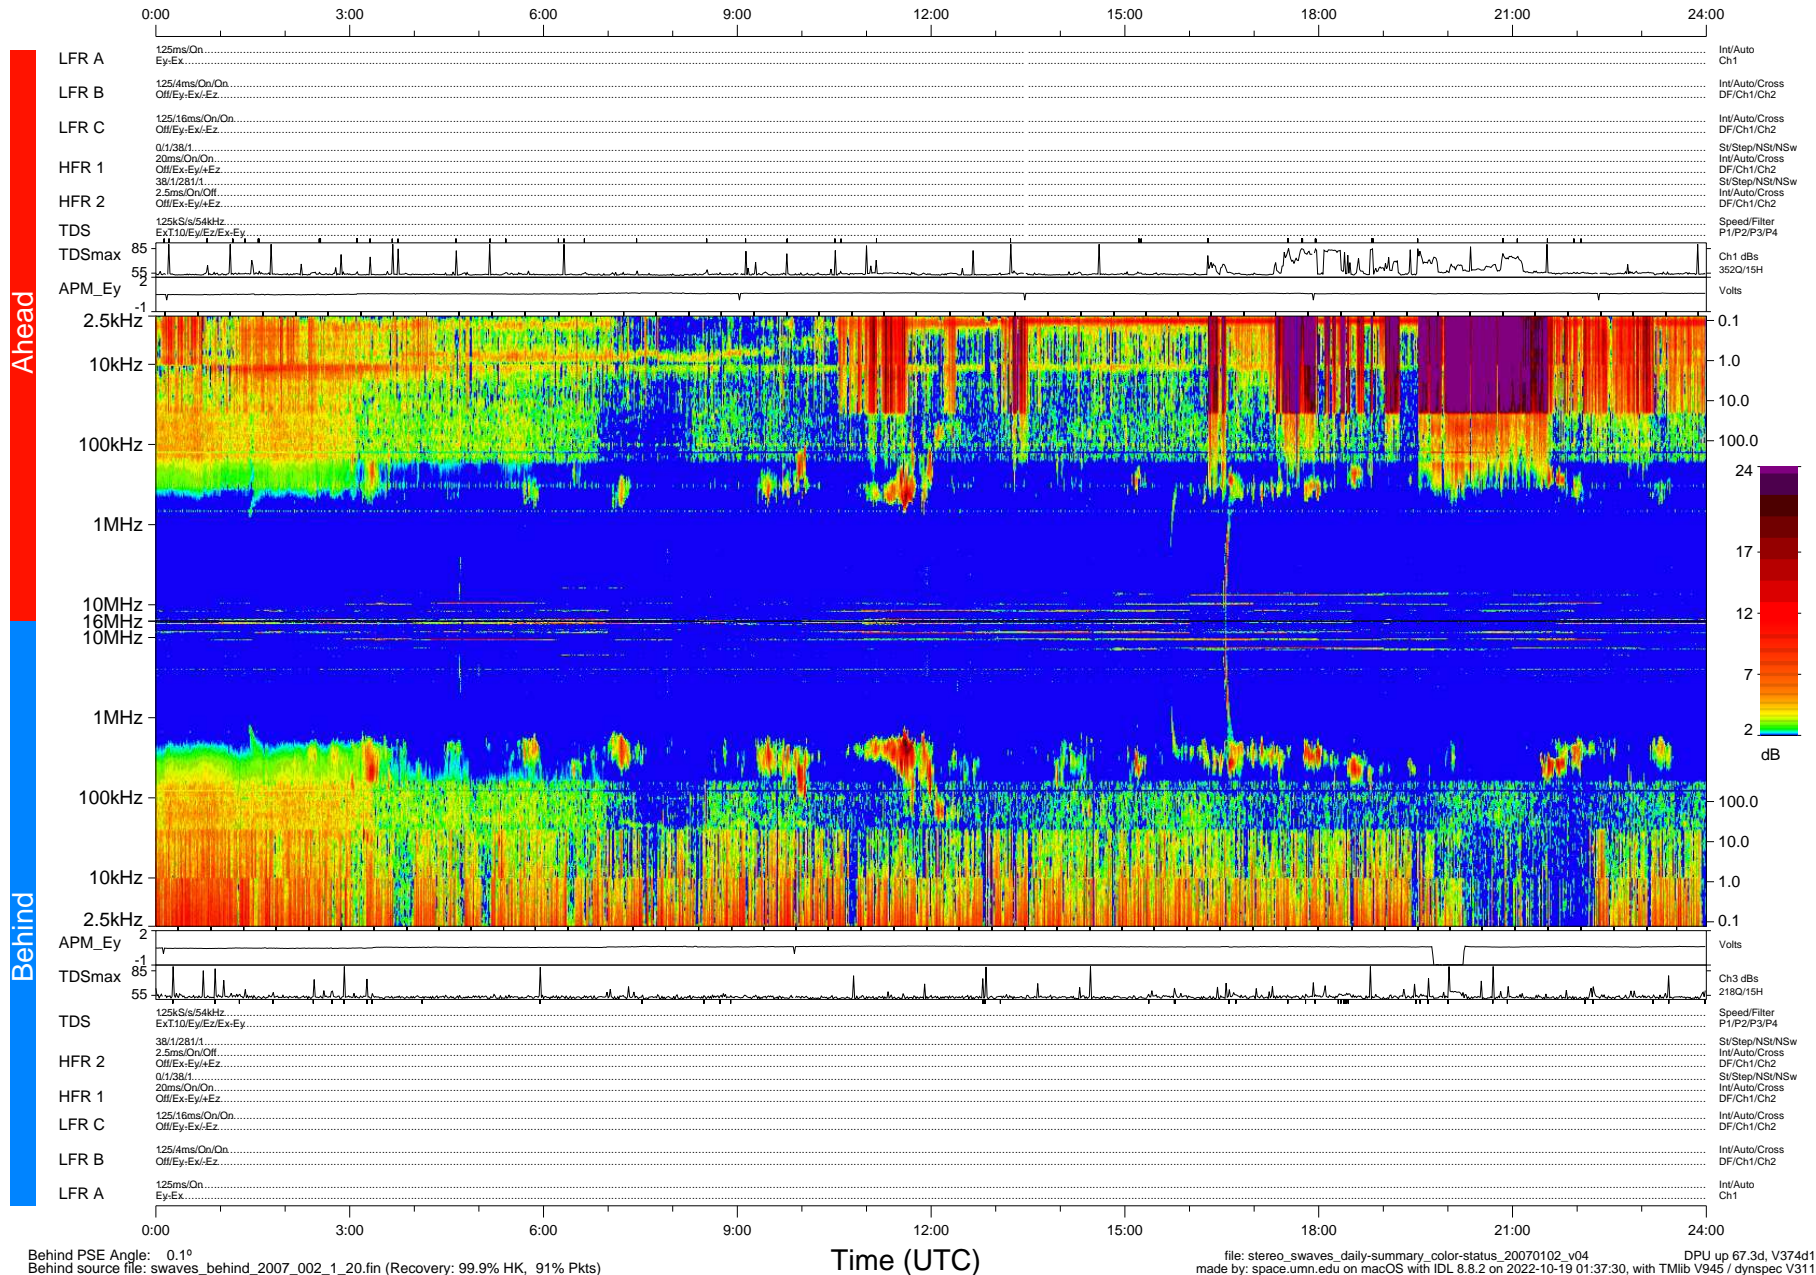

STEREO/WAVES Daily Summary - 02-Jan-2007 (DOY 002)

Ahead source file: swaves_ahead_2007_002_1_00.fin (Recovery: 99.7% HK, 111% Pkts)
Ahead PSE Angle: 0.2°

DPU up 57.2d, V374d1

Behind PSE Angle: 0.1°
Behind source file: swaves_behind_2007_002_1_20.fin (Recovery: 99.9% HK, 91% Pkts)

Time (UTC)