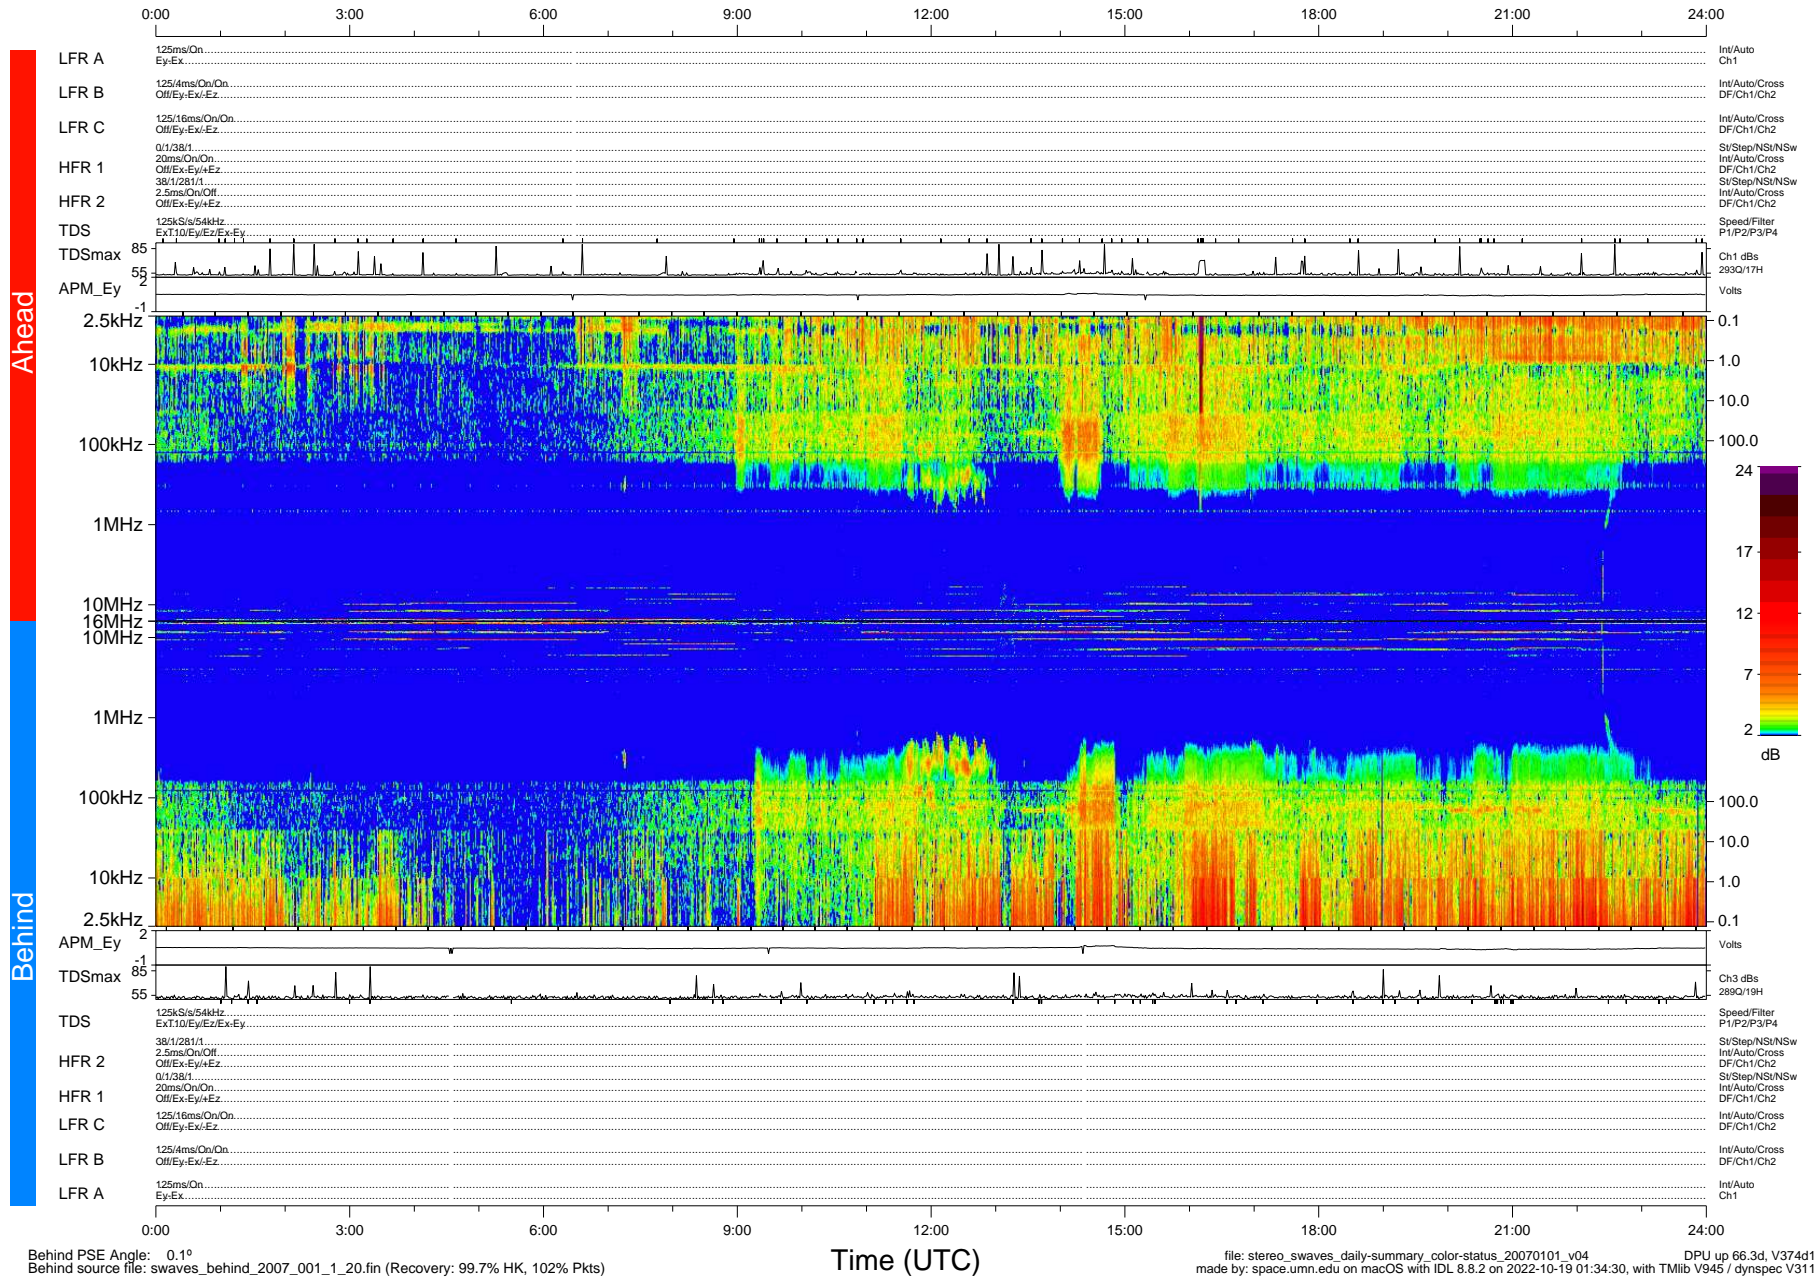

STEREO/WAVES Daily Summary - 01-Jan-2007 (DOY 001)

Ahead source file: swaves_ahead_2007_001_1_00.fin (Recovery: 99.8% HK, 102% Pkts)
 Ahead PSE Angle: 0.2°

DPU up 56.2d, V374d1

Behind PSE Angle: 0.1°
 Behind source file: swaves_behind_2007_001_1_20.fin (Recovery: 99.7% HK, 102% Pkts)

Time (UTC)

file: stereo_swaves_daily-summary_color-status_20070101_v04
 made by: space.umn.edu on macOS with IDL 8.8.2 on 2022-10-19 01:34:30, with Tlib V945 / dynspec V311
 DPU up 66.3d, V374d1