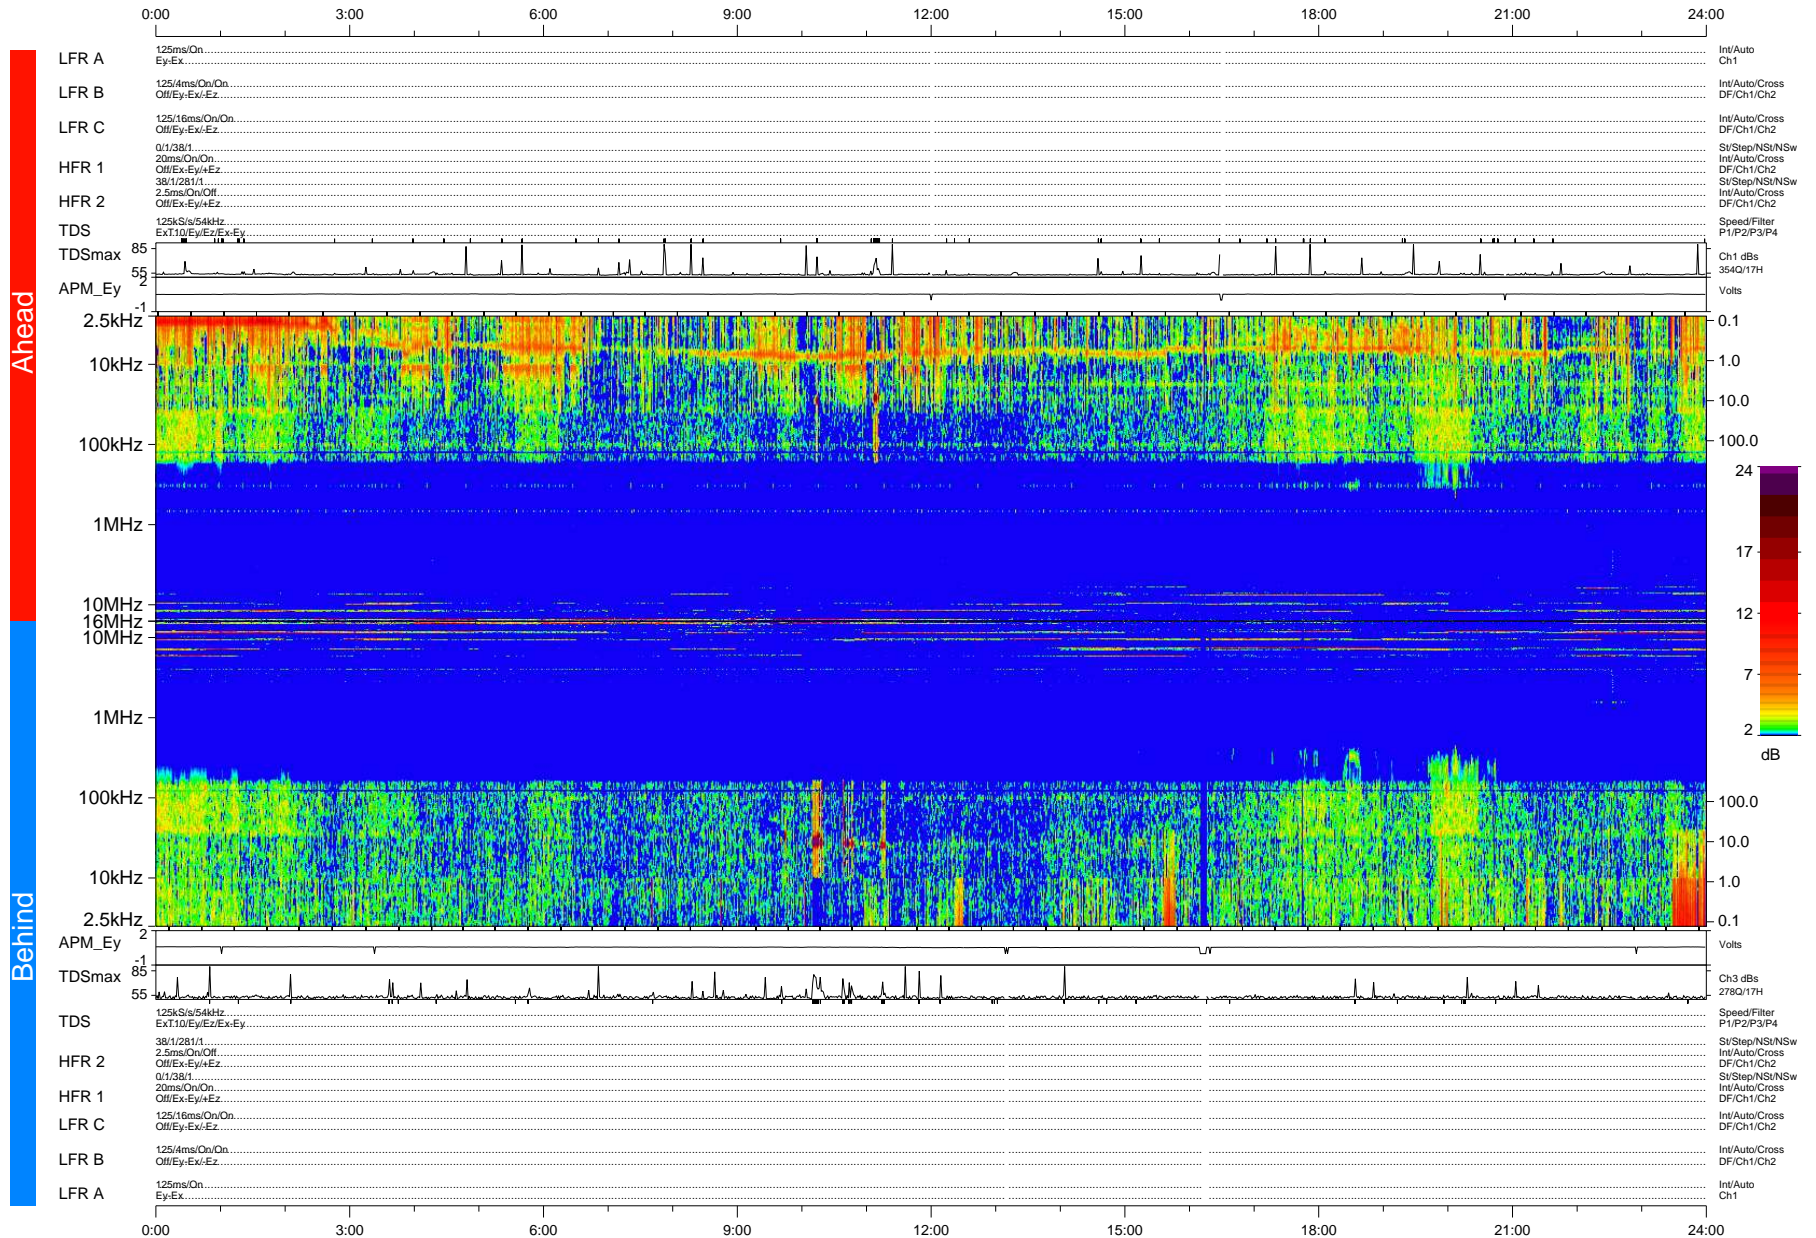

STEREO/WAVES Daily Summary - 29-Dec-2006 (DOY 363)

Ahead source file: swaves_ahead_2006_363_1_02.fin (Recovery: 99.7% HK, 112% Pkts)
 Ahead PSE Angle: 0.2°

DPU up 53.2d, V374d1

Behind PSE Angle: 0.2°
 Behind source file: swaves_behind_2006_363_1_20.fin (Recovery: 99.2% HK, 100% Pkts)

Time (UTC)

file: stereo_swaves_daily-summary_color-status_20061229_v04
 DPU up 63.3d, V374d1
 made by: space.umn.edu on macOS with IDL 8.8.2 on 2022-10-20 19:01:45, with TMLib V945 / dynspec V311