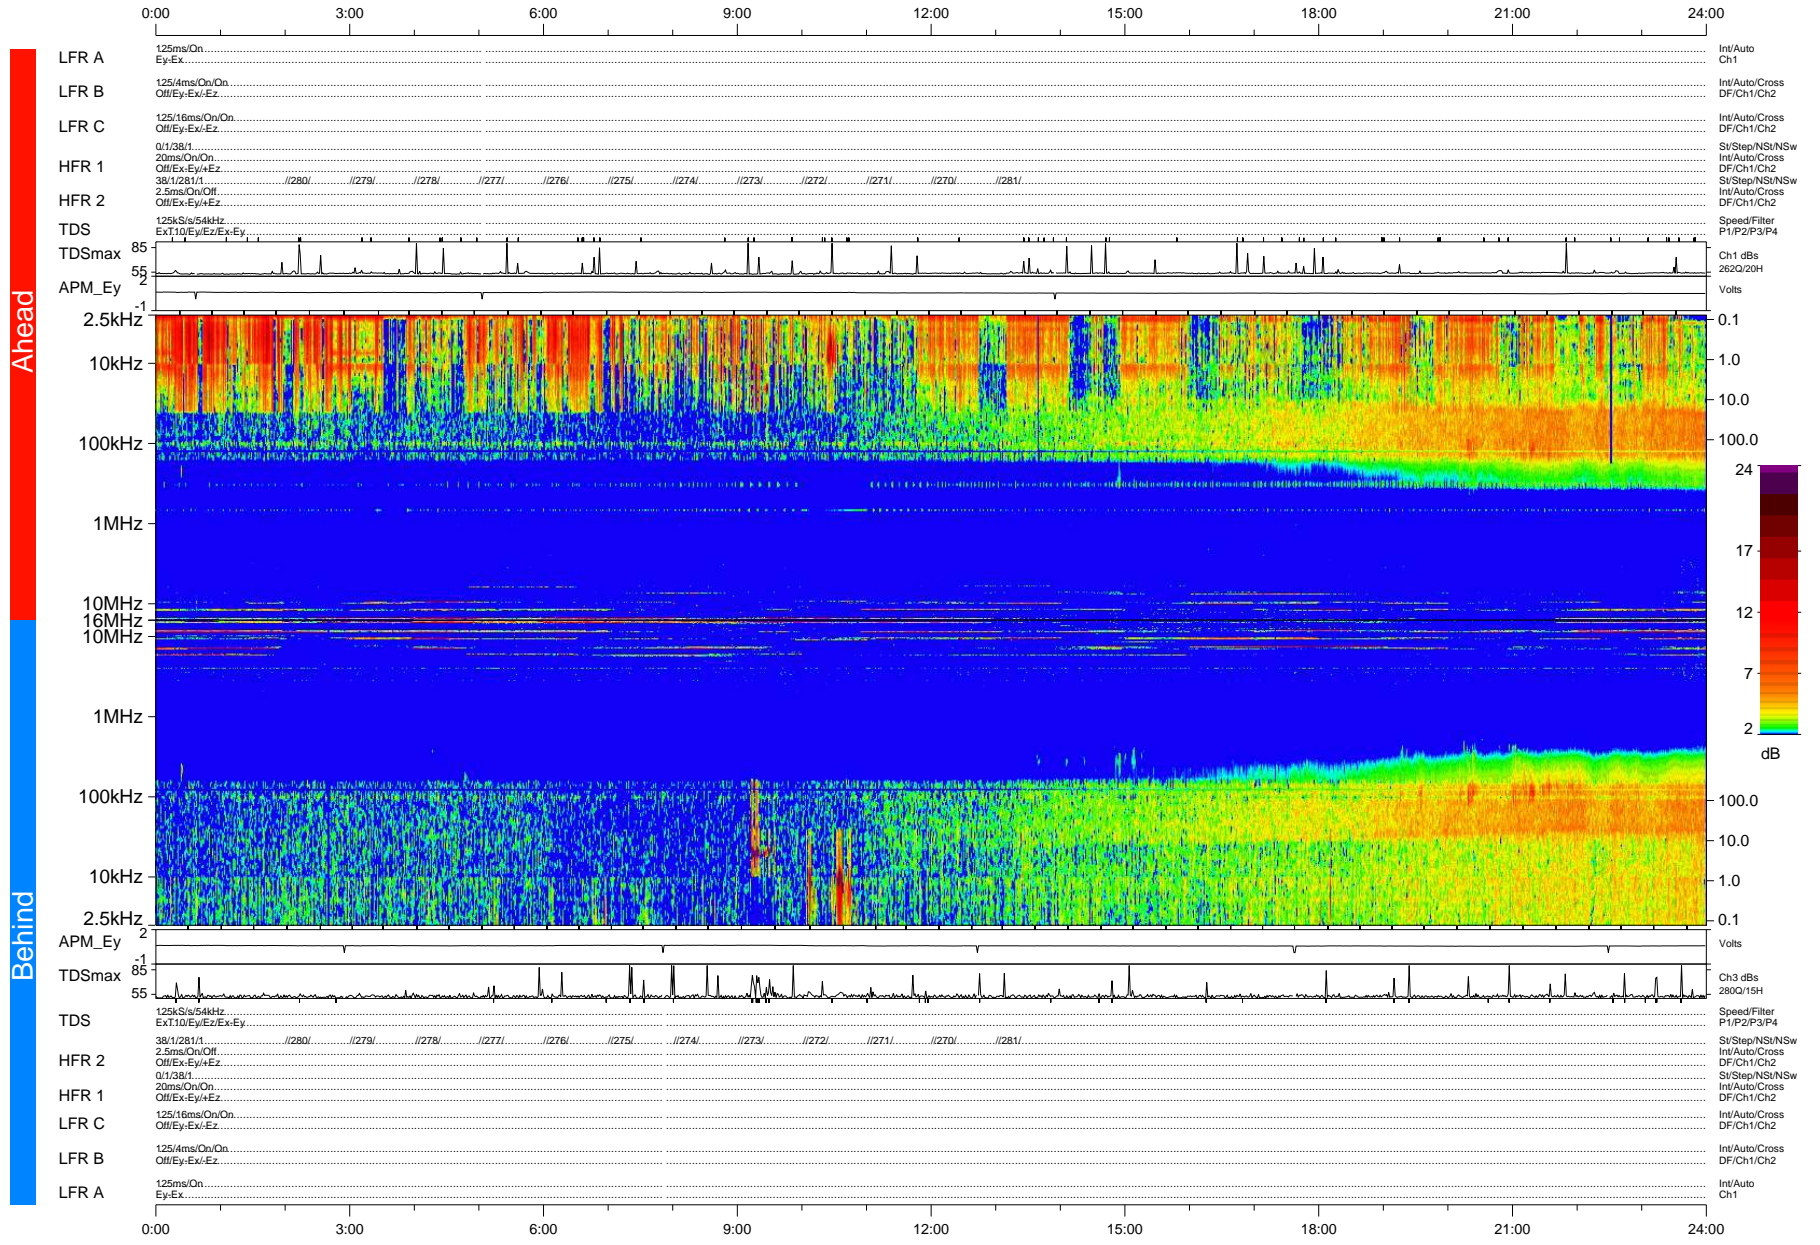

STEREO/WAVES Daily Summary - 28-Dec-2006 (DOY 362)

Ahead source file: swaves_ahead_2006_362_1_00.fin (Recovery: 99.8% HK, 98% Pkts)
Ahead PSE Angle: 0.2°

DPU up 52.2d, V374d1a4

Behind PSE Angle: 0.1°
Behind source file: swaves_behind_2006_362_1_20.fin (Recovery: 99.6% HK, 101% Pkts)

Time (UTC)