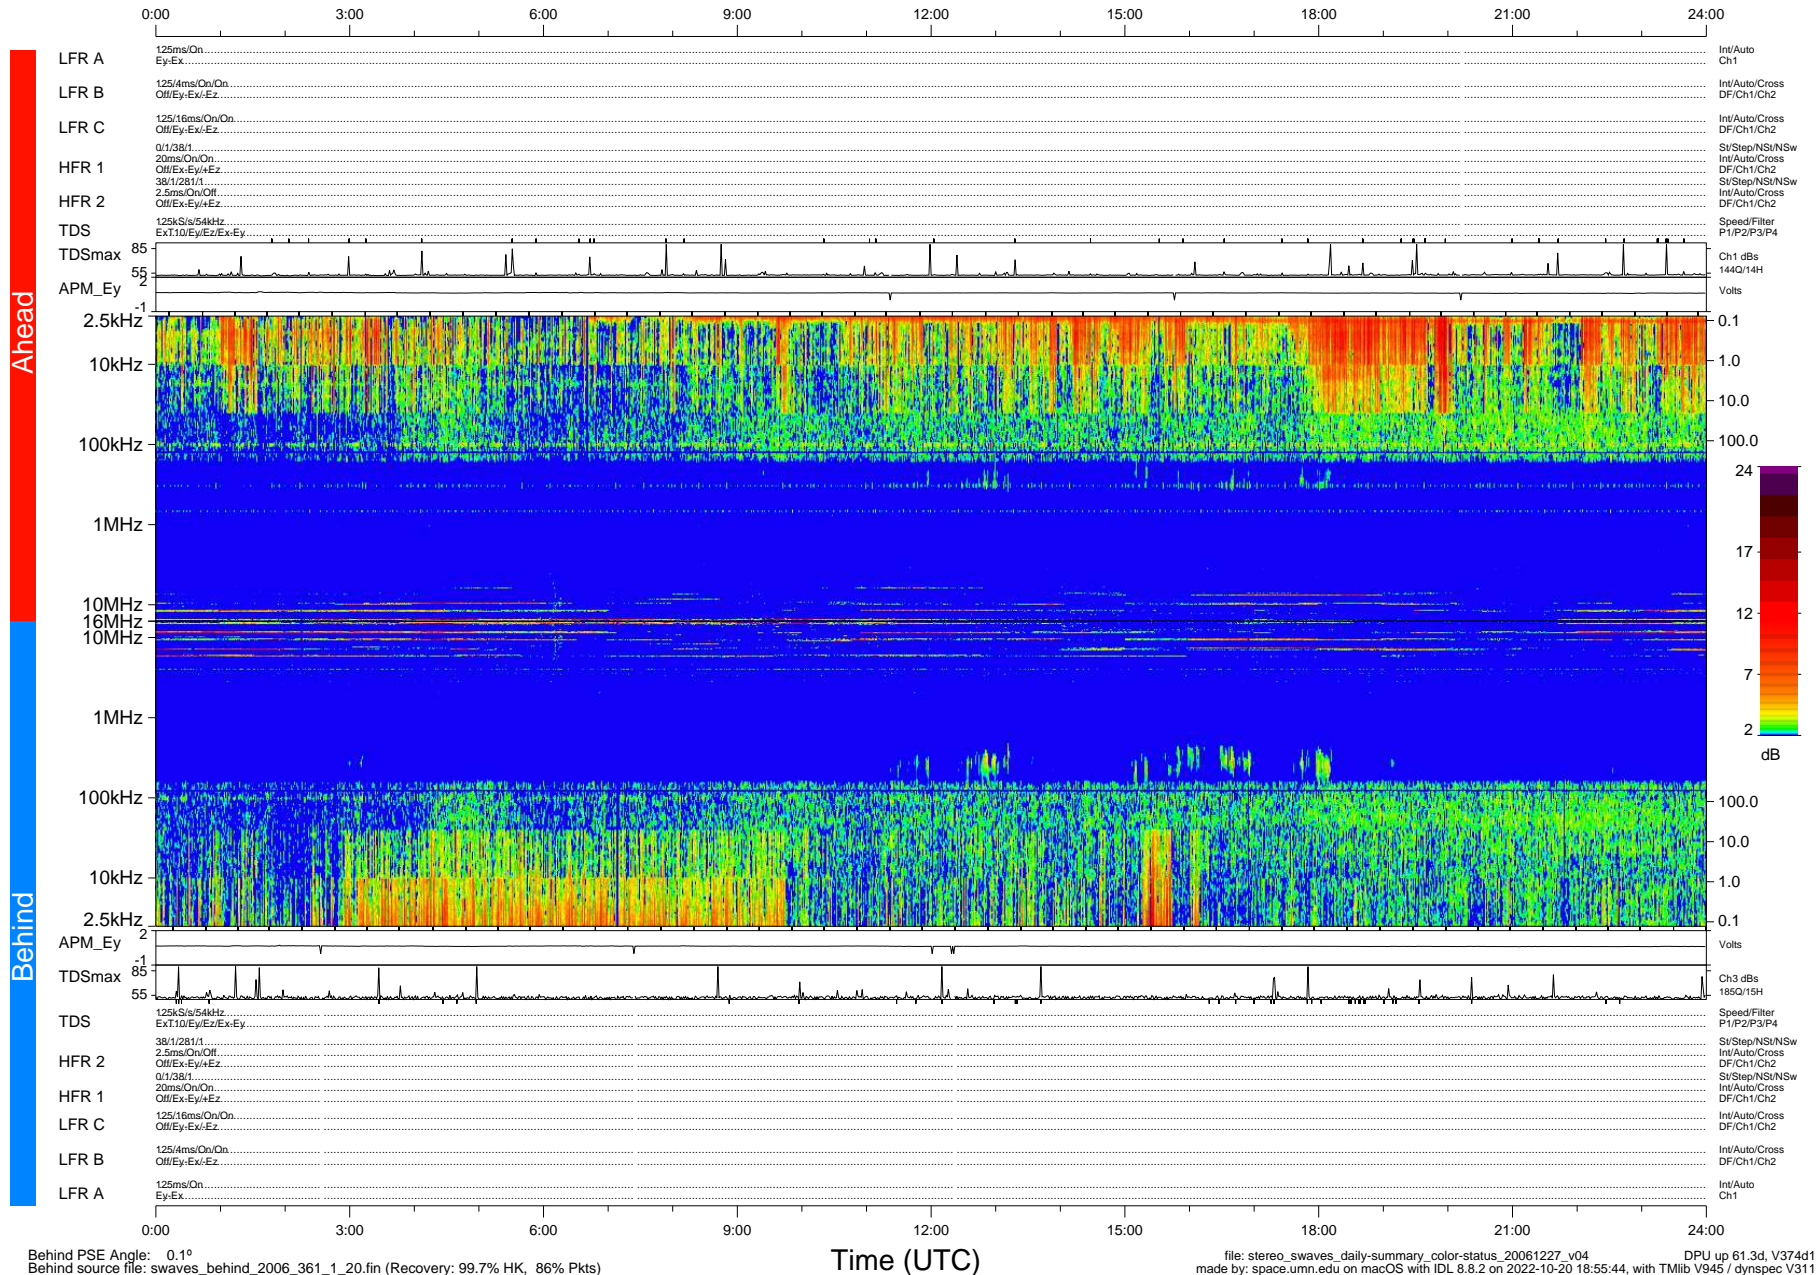

STEREO/WAVES Daily Summary - 27-Dec-2006 (DOY 361)

Ahead source file: swaves_ahead_2006_361_1_01.fin (Recovery: 99.8% HK, 80% Pkts)
Ahead PSE Angle: 0.1°

DPU up 51.2d, V374d1

Behind PSE Angle: 0.1°
Behind source file: swaves_behind_2006_361_1_20.fin (Recovery: 99.7% HK, 86% Pkts)