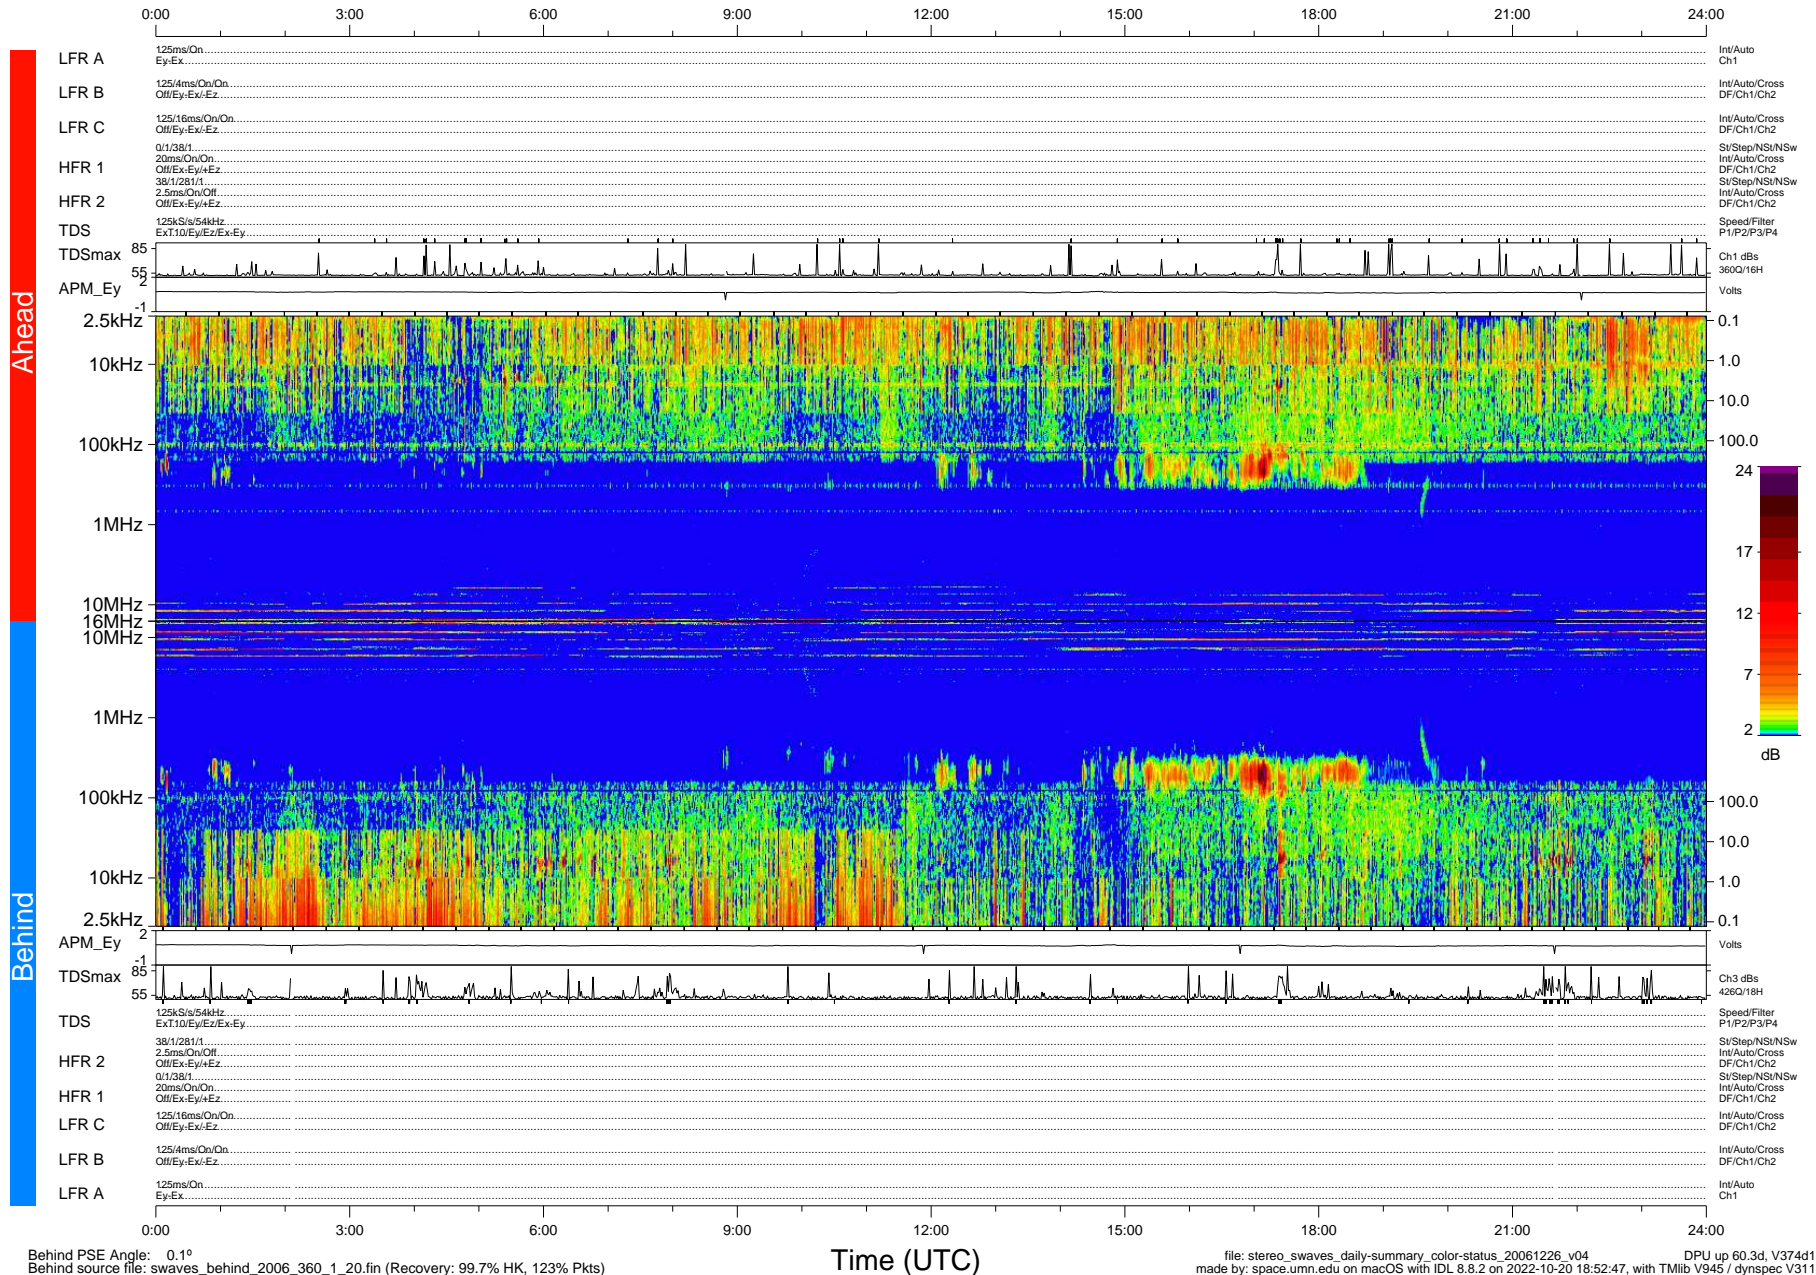

STEREO/WAVES Daily Summary - 26-Dec-2006 (DOY 360)

Ahead source file: swaves_ahead_2006_360_1_00.fin (Recovery: 99.9% HK, 112% Pkts)
Ahead PSE Angle: 0.1°

DPU up 50.2d, V374d1

Behind PSE Angle: 0.1°
Behind source file: swaves_behind_2006_360_1_20.fin (Recovery: 99.7% HK, 123% Pkts)