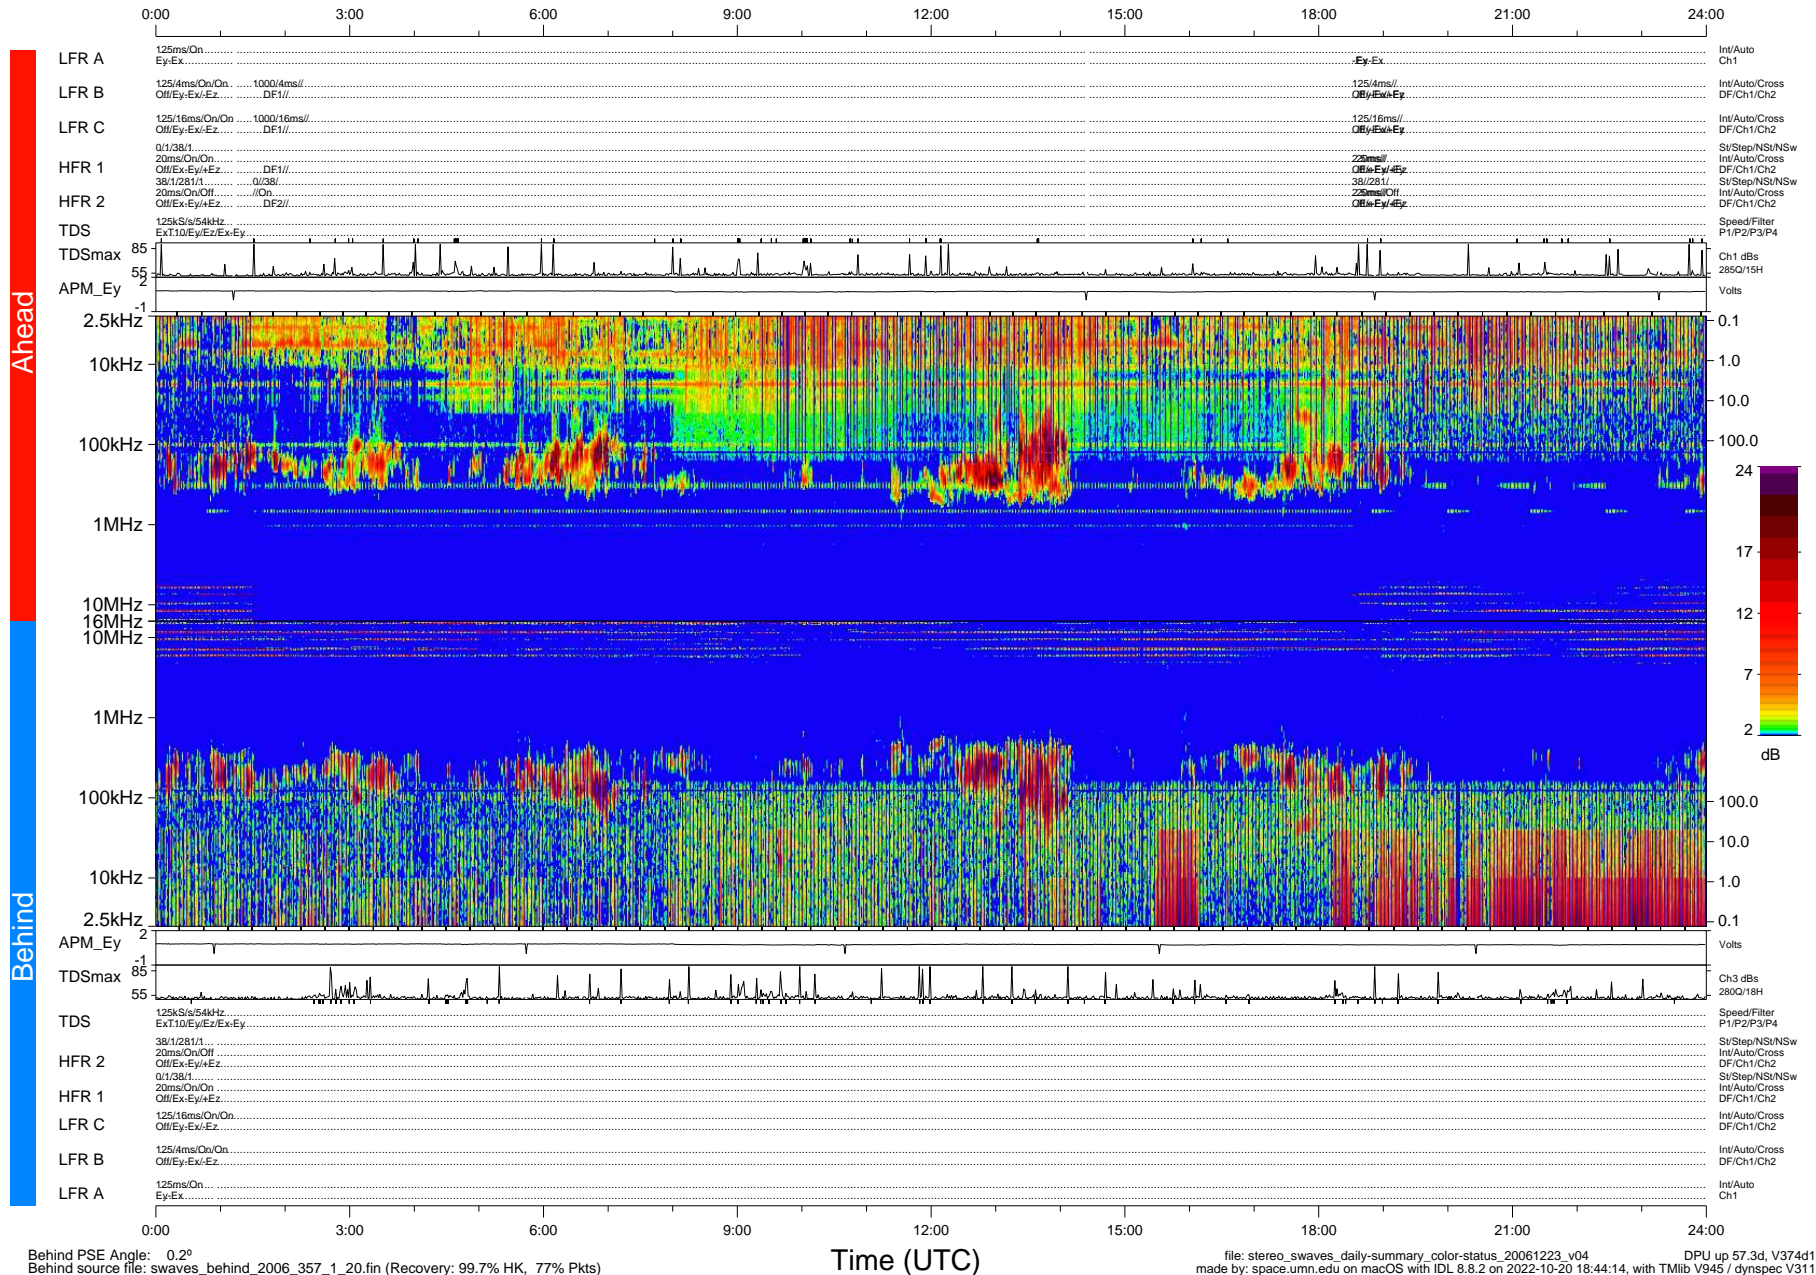

STEREO/WAVES Daily Summary - 23-Dec-2006 (DOY 357)

Ahead source file: swaves_ahead_2006_357_1_00.fin (Recovery: 99.7% HK, 83% Pkts)
Ahead PSE Angle: 0.2°

DPU up 47.2d, V374d1a3

Behind PSE Angle: 0.2°
Behind source file: swaves_behind_2006_357_1_20.fin (Recovery: 99.7% HK, 77% Pkts)

Time (UTC)