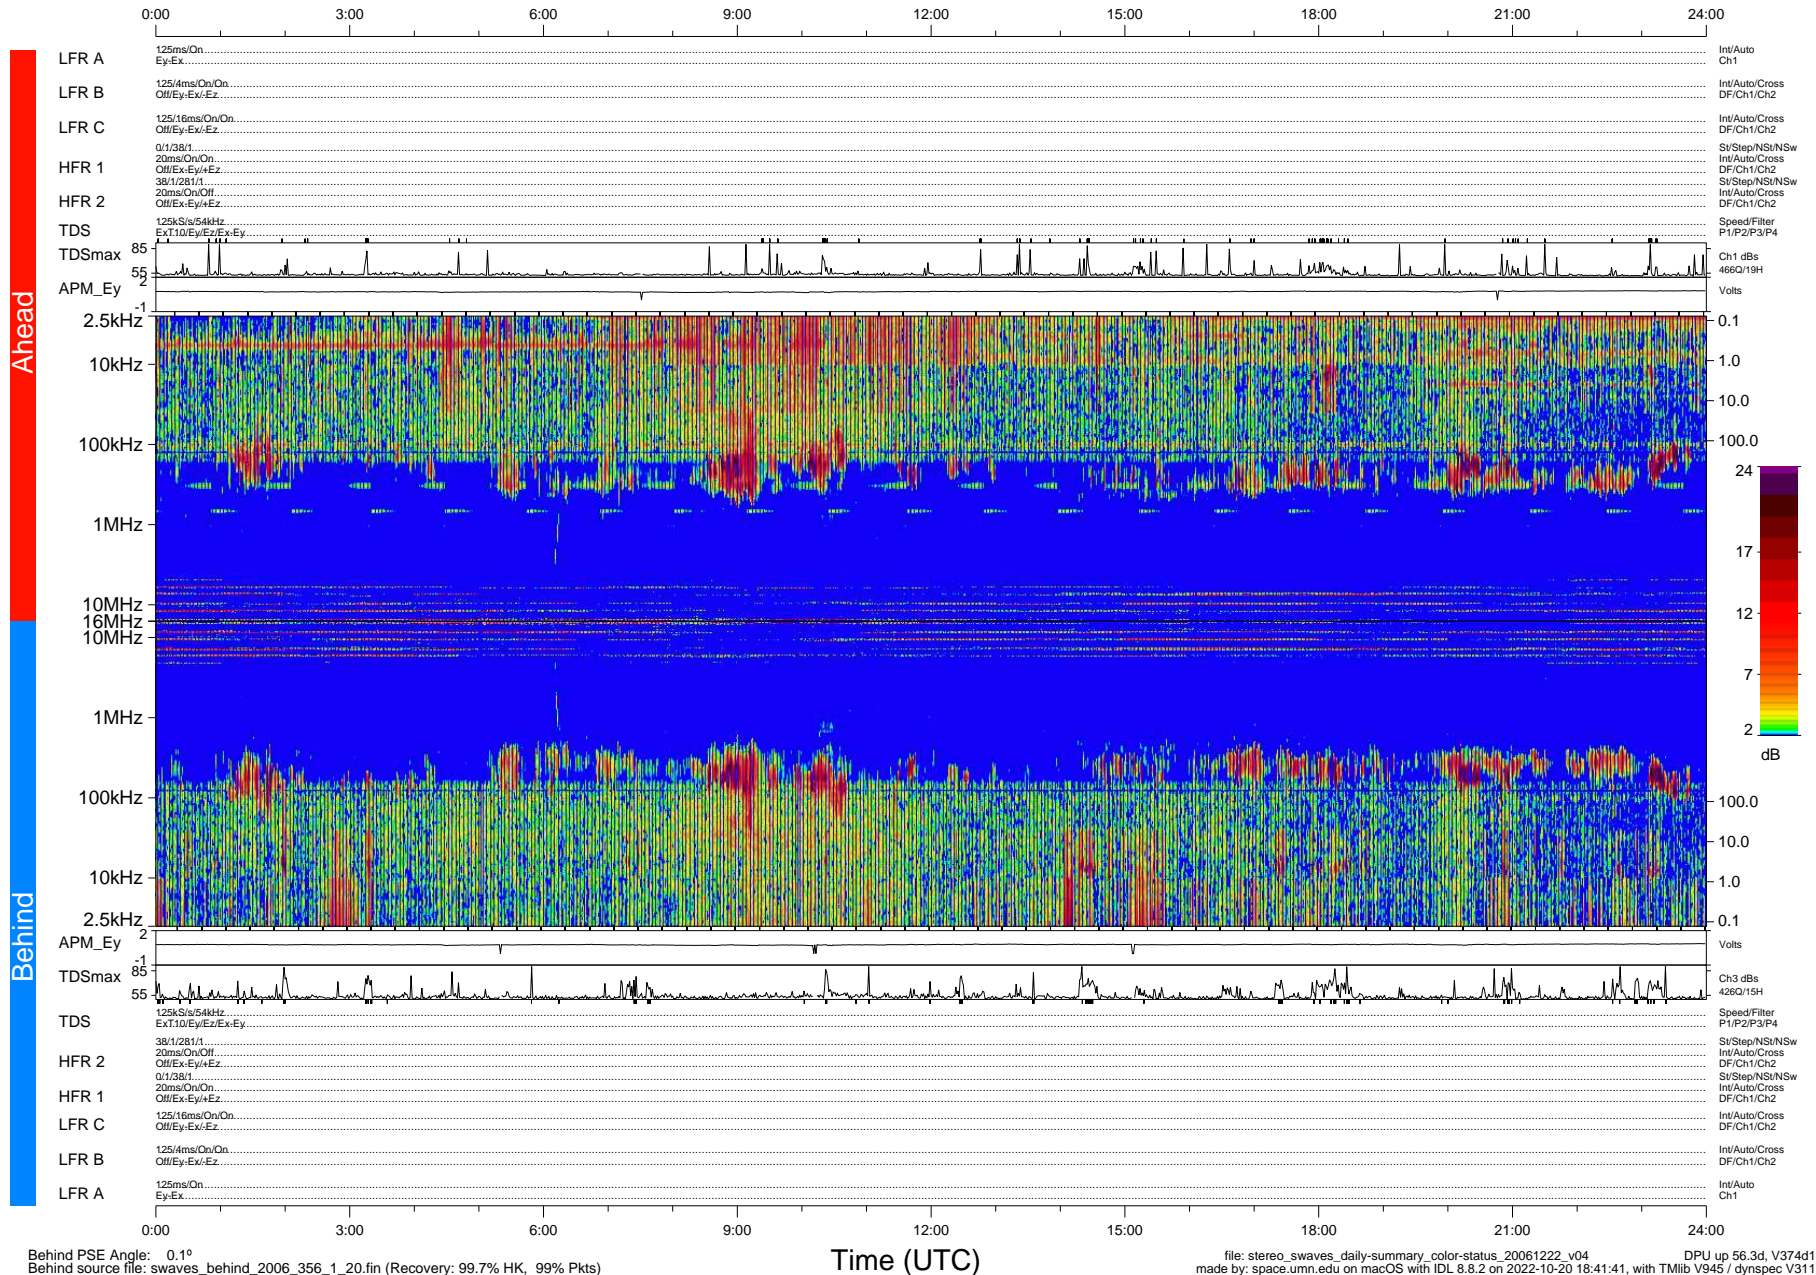

STEREO/WAVES Daily Summary - 22-Dec-2006 (DOY 356)

Ahead source file: swaves_ahead_2006_356_1_00.fin (Recovery: 99.9% HK, 106% Pkts)
 Ahead PSE Angle: 0.1°

DPU up 46.2d, V374d1

Behind PSE Angle: 0.1°
 Behind source file: swaves_behind_2006_356_1_20.fin (Recovery: 99.7% HK, 99% Pkts)

Time (UTC)

file: stereo_swaves_daily-summary_color-status_20061222_v04
 made by: space.umn.edu on macOS with IDL 8.8.2 on 2022-10-20 18:41:41, with Tmlib V945 / dynspec V311
 DPU up 56.3d, V374d1